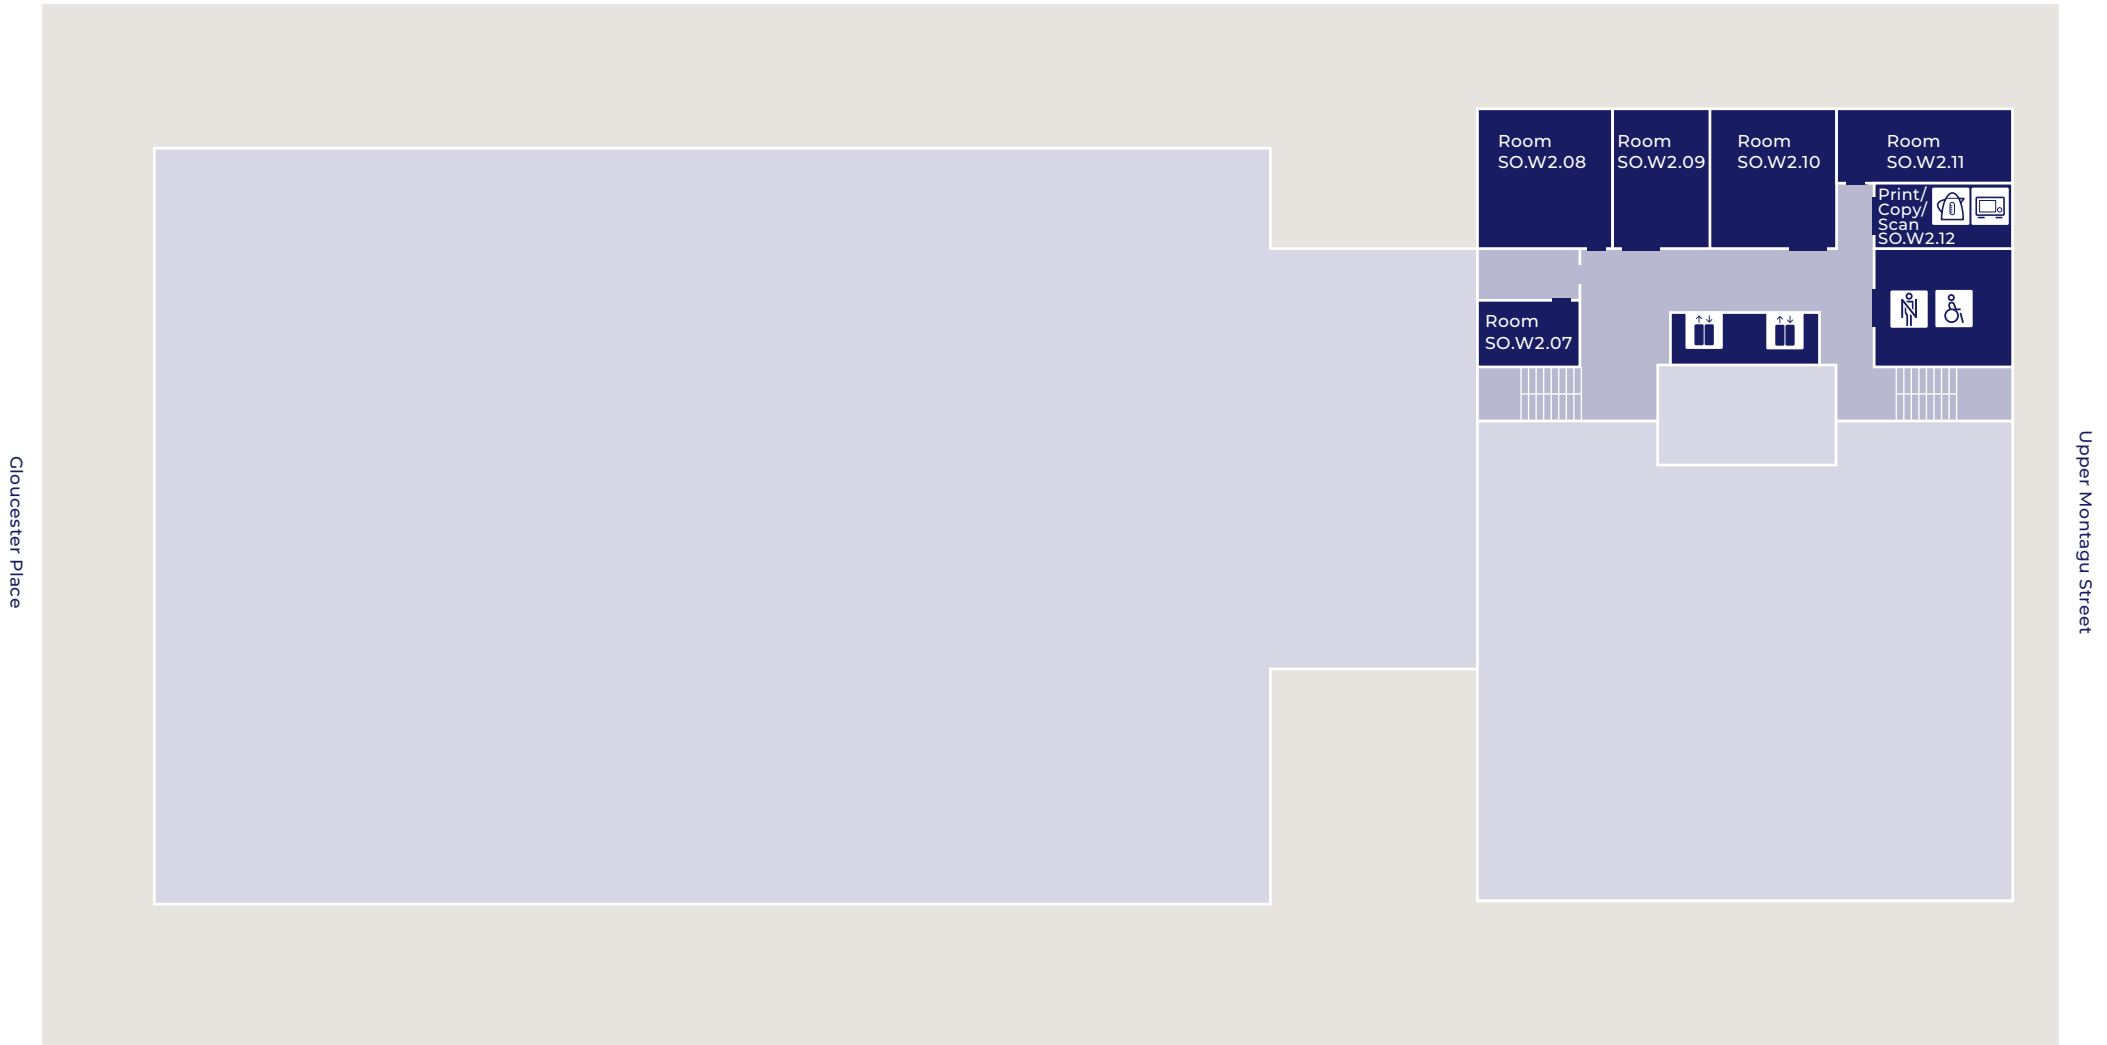

2nd FLOOR MEZZANINE

Marylebone Road

Refer to page 6 for key legend

London
Business
School

London Business School
Regent's Park
London NW1 4SA
United Kingdom

Sammy Ofer Centre
97-113 Marylebone Road
London NW1 5PT
United Kingdom