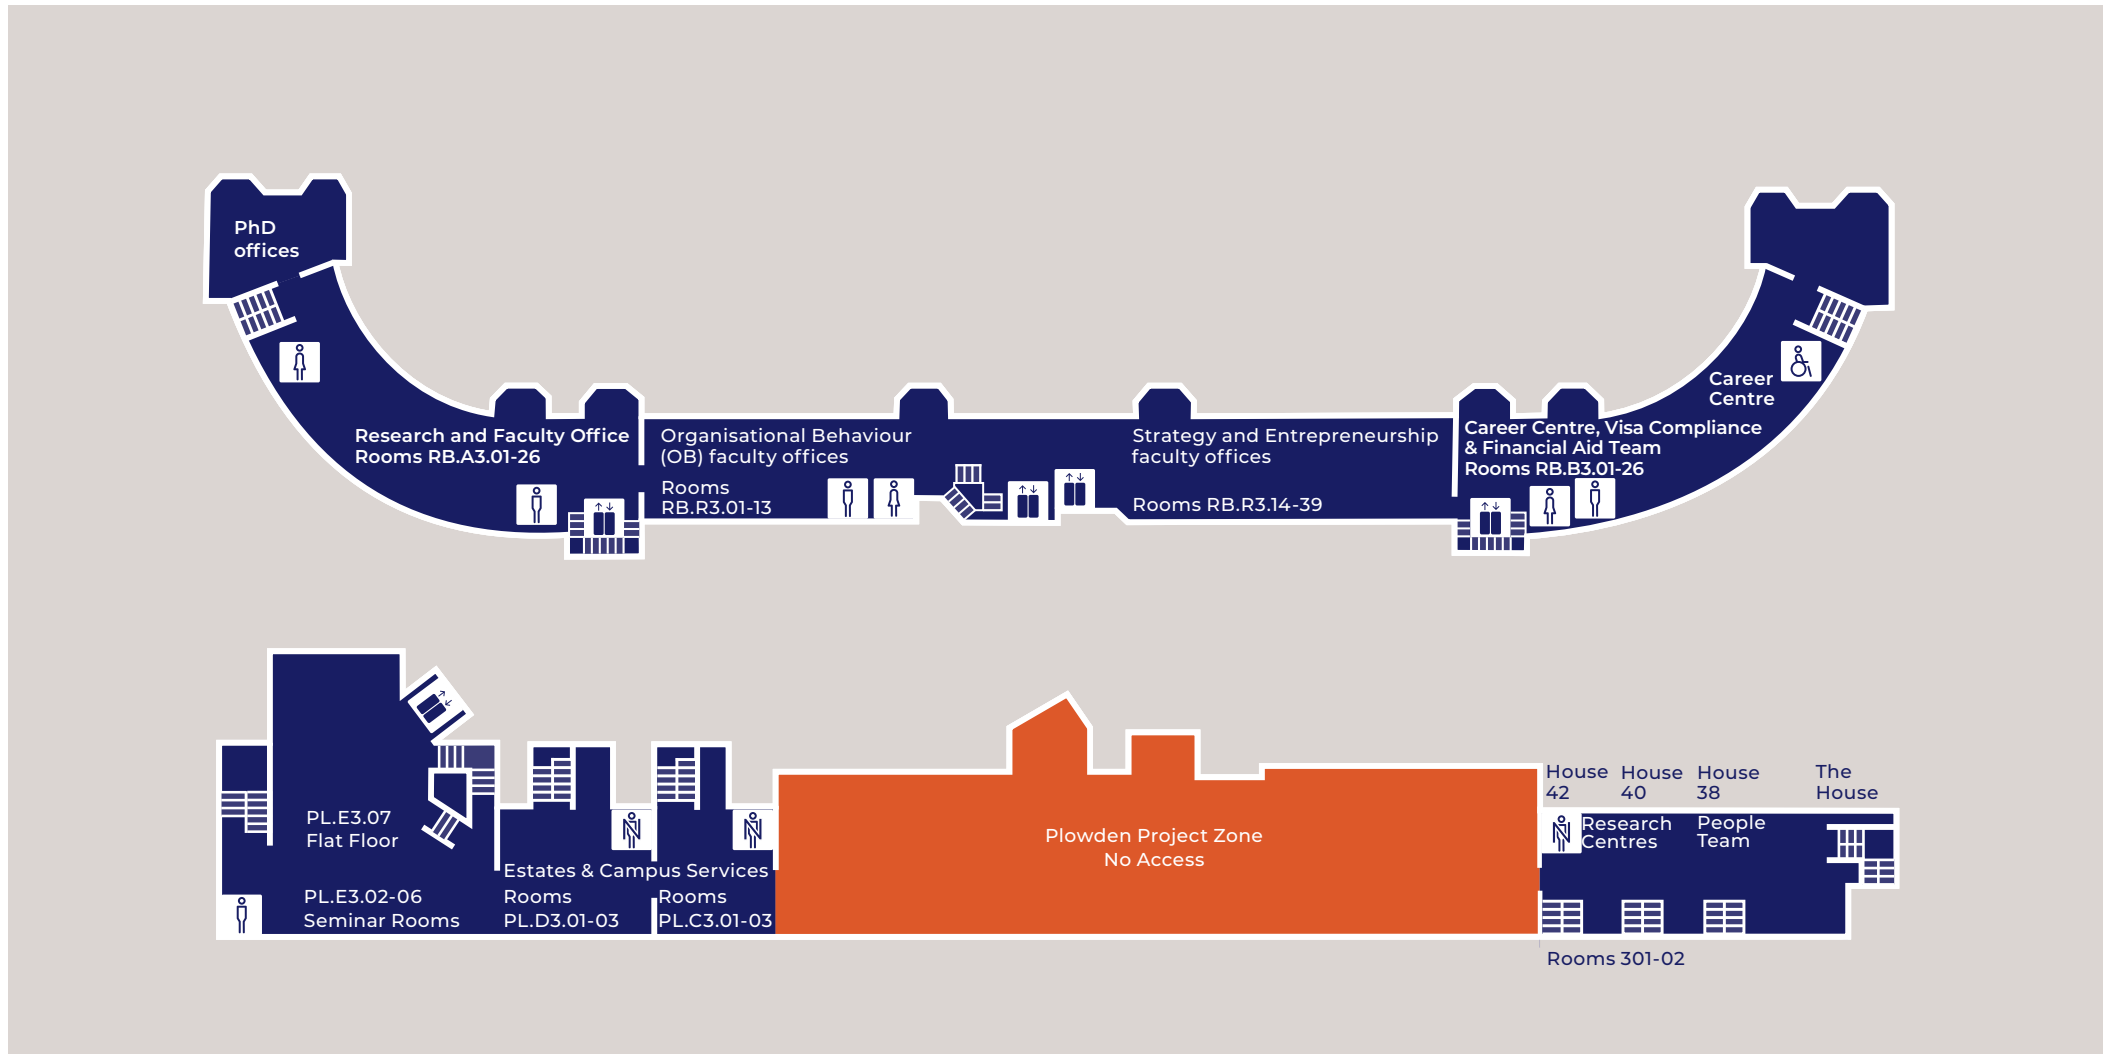

Sussex Place

THIRD FLOOR

Refer to page 6 for key legend

London Business School
Regent's Park
London NW1 4SA
United Kingdom

Tel +44 (0)20 7000 7000
Fax +44 (0)20 7000 7001

london.edu