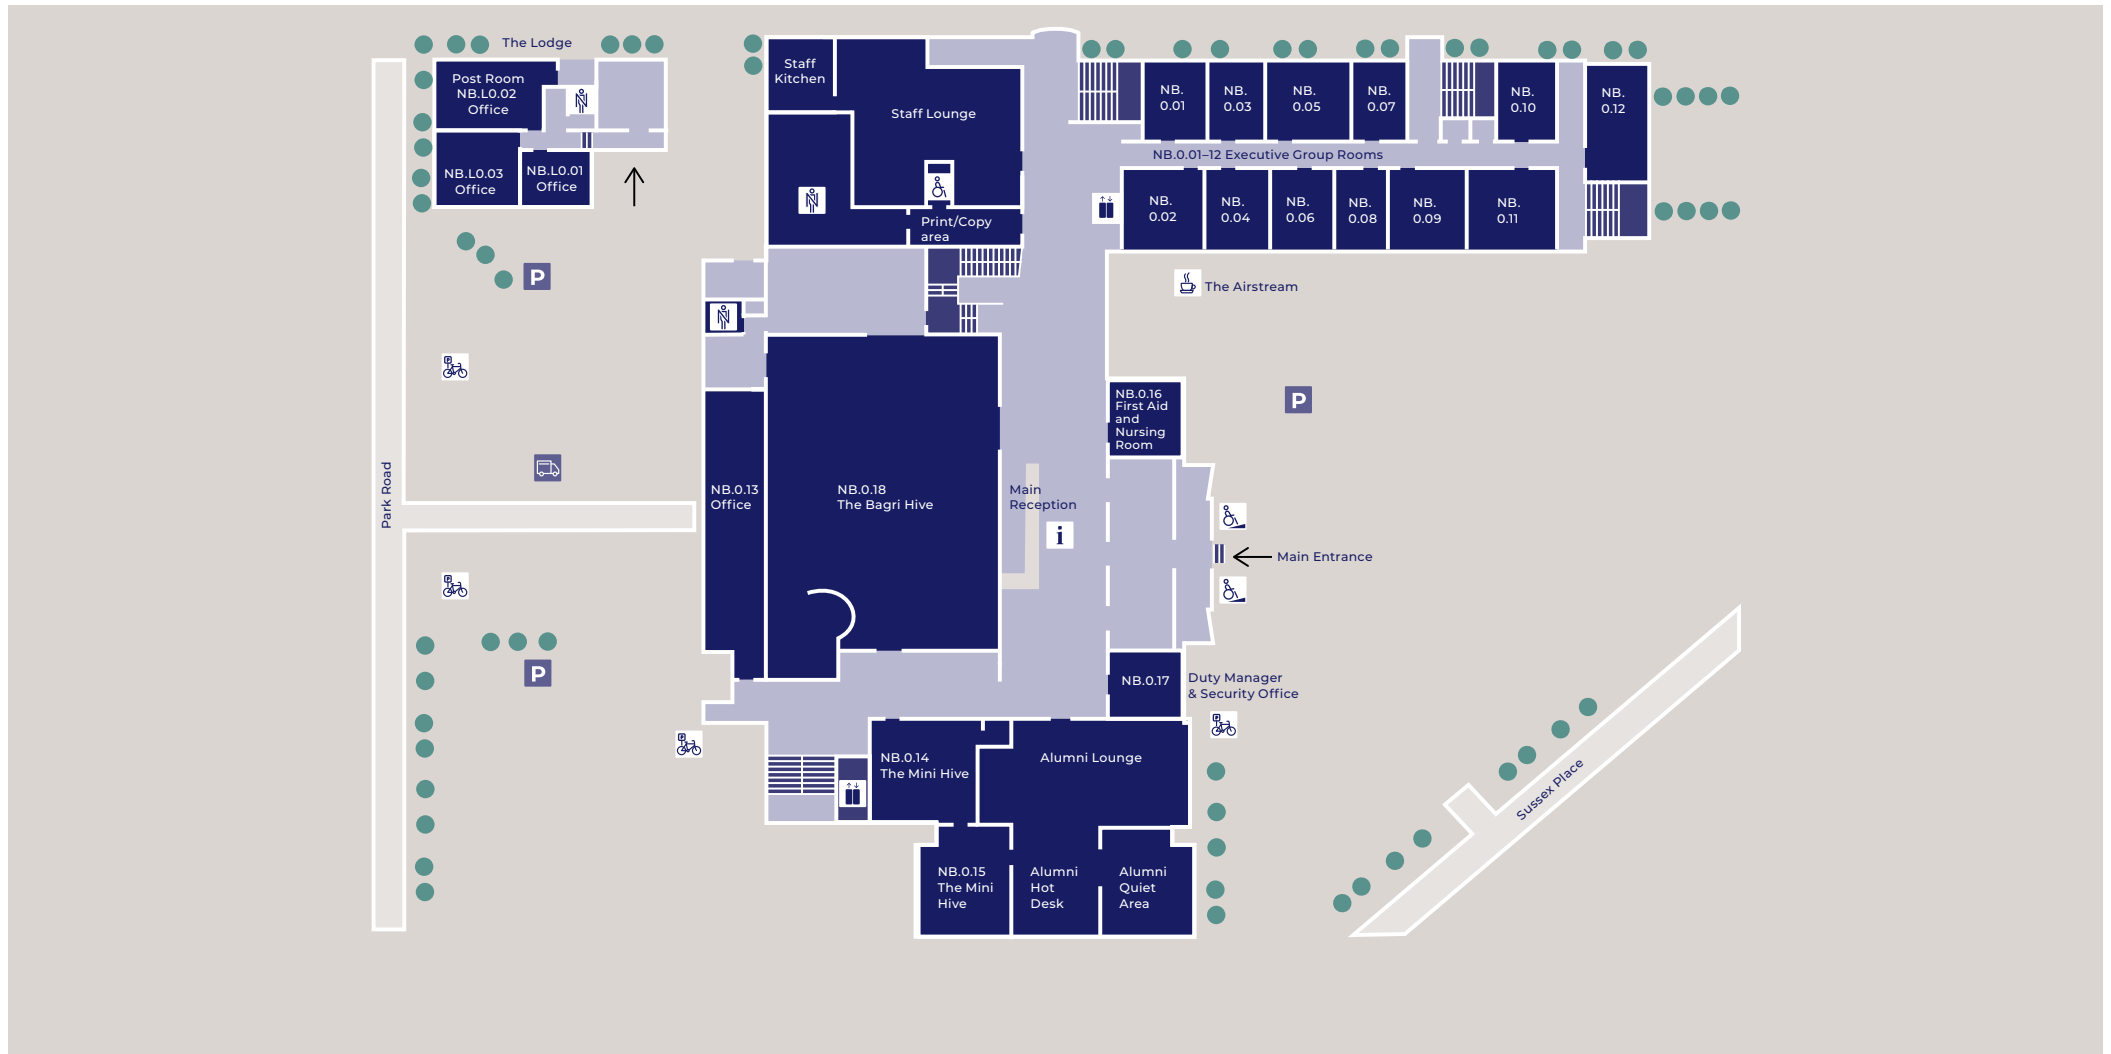

North Building

GROUND FLOOR

Refer to page 6 for key legend

London
Business
School

London Business School
Regent's Park
London NW1 4SA
United Kingdom

Tel +44 (0)20 7000 7000
Fax +44 (0)20 7000 7001

london.edu