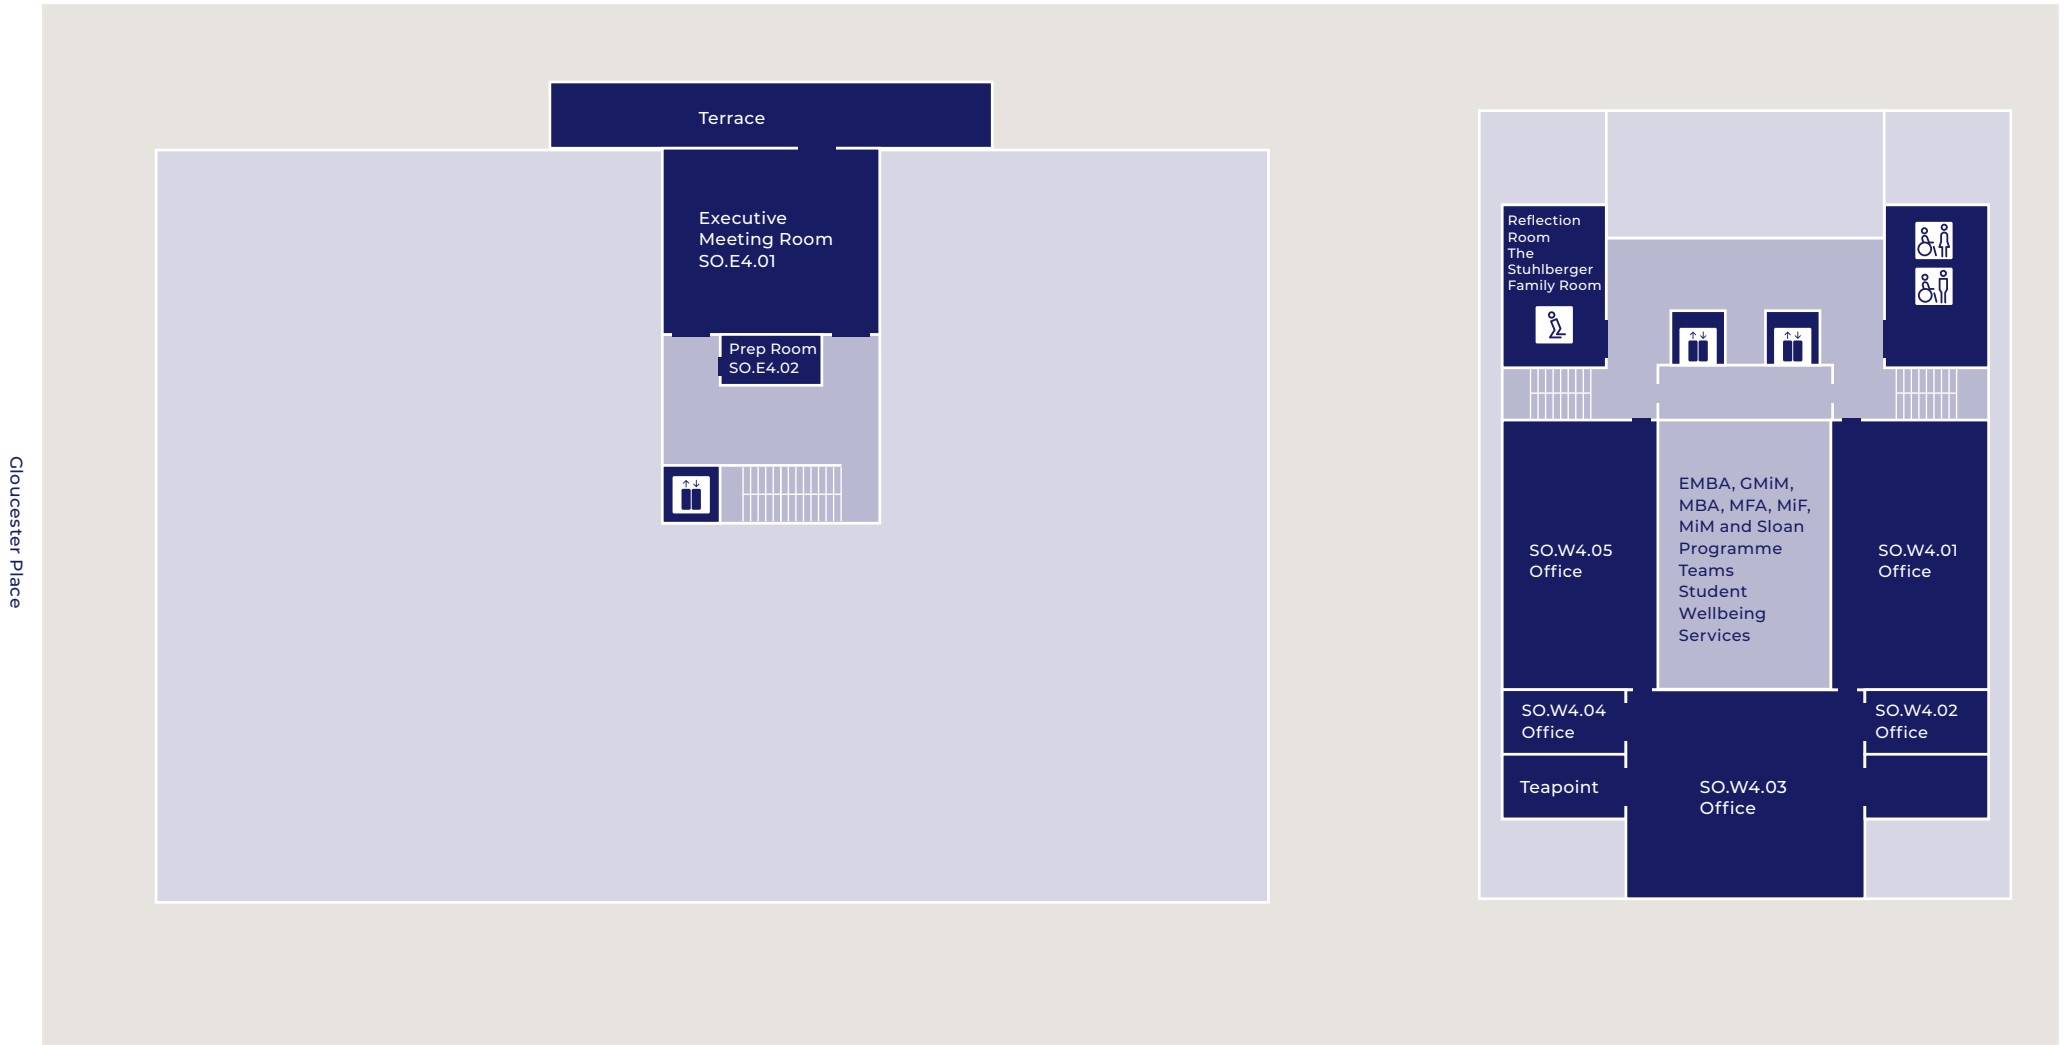

london.edu

Sammy Ofer Centre

4th FLOOR

Marylebone Road

Refer to page 6 for key legend

London Business School

London Business School
Regent's Park
London NW1 4SA
United Kingdom

Sammy Ofer Centre
97-113 Marylebone Road
London NW1 5PT
United Kingdom