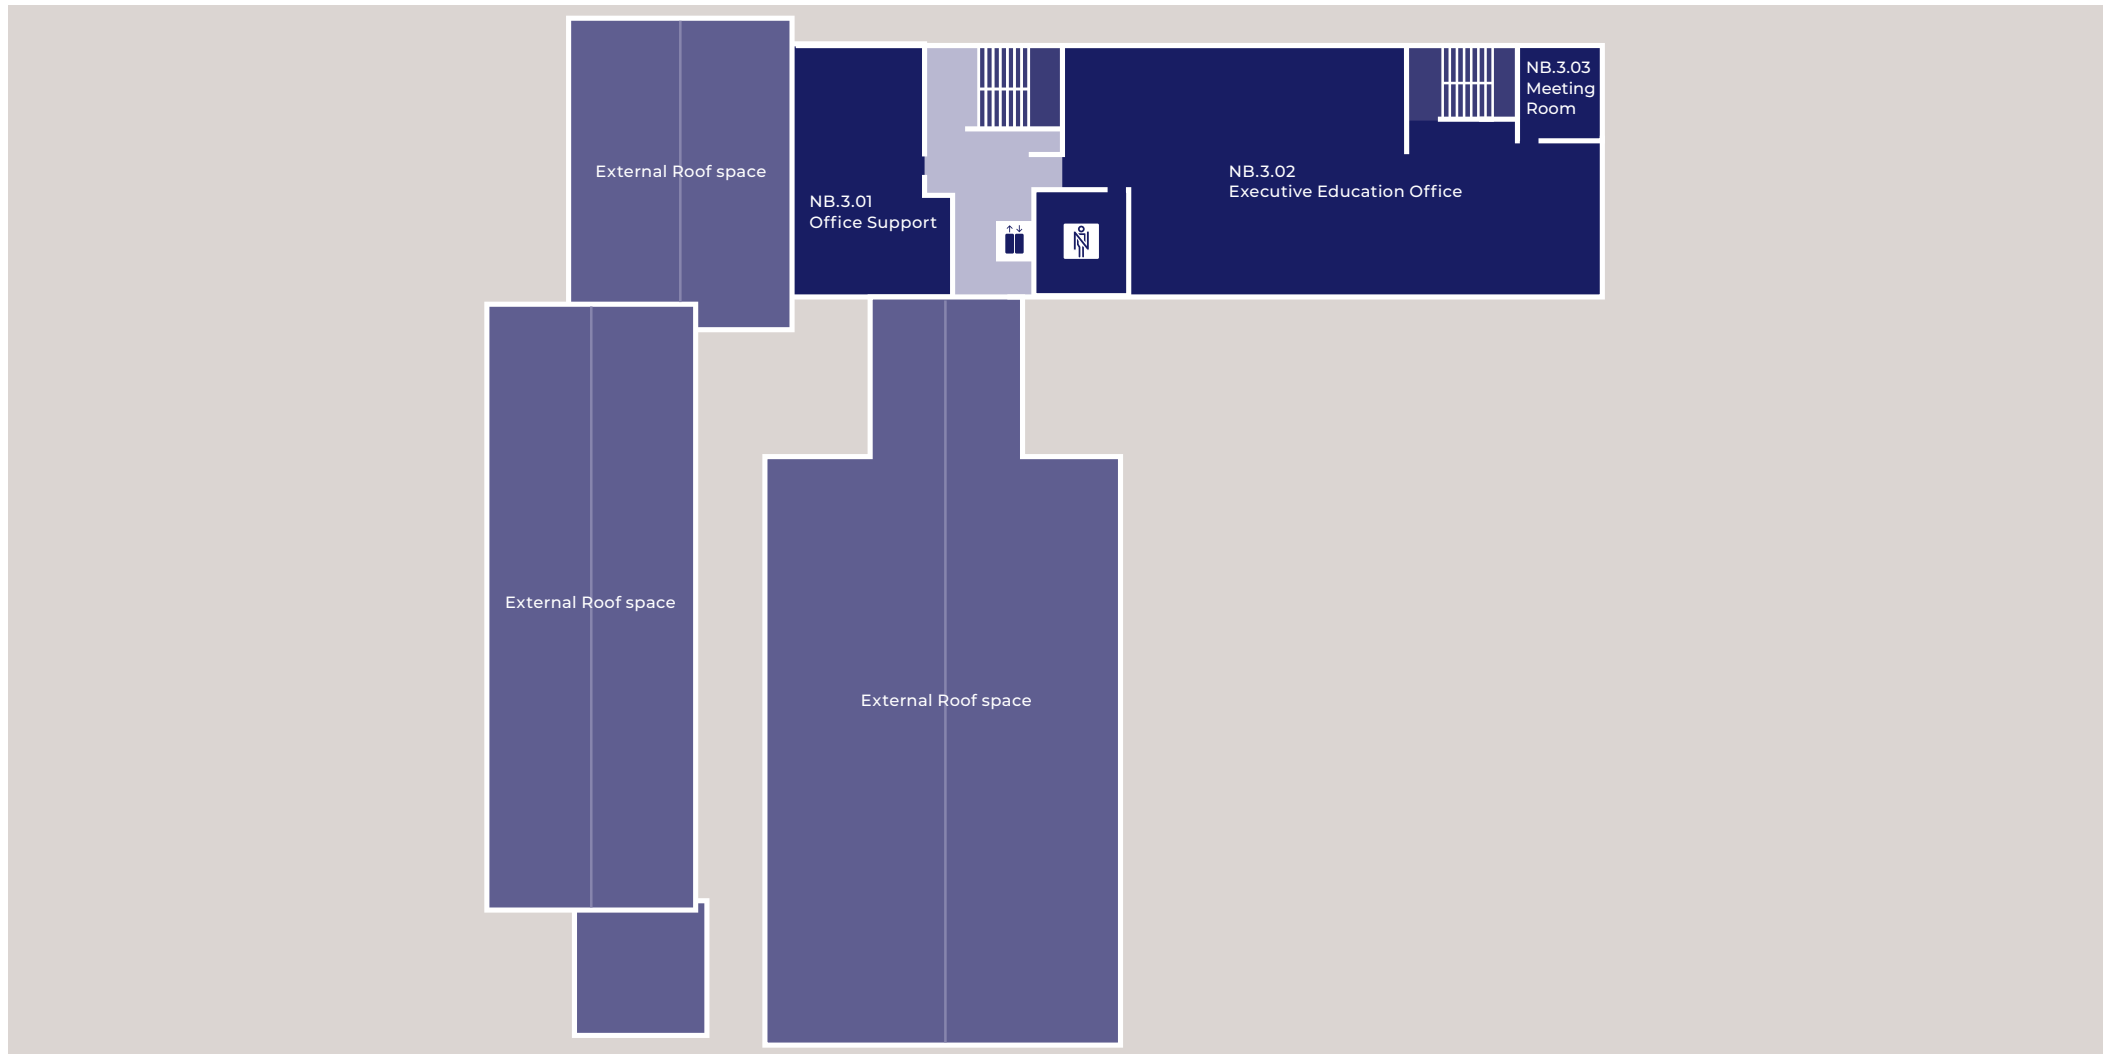

North Building

THIRD FLOOR

Refer to page 6 for key legend

London
Business
School

London Business School

Regent's Park
London NW1 4SA
United Kingdom

Tel +44 (0)20 7000 7000

Fax +44 (0)20 7000 7001

london.edu