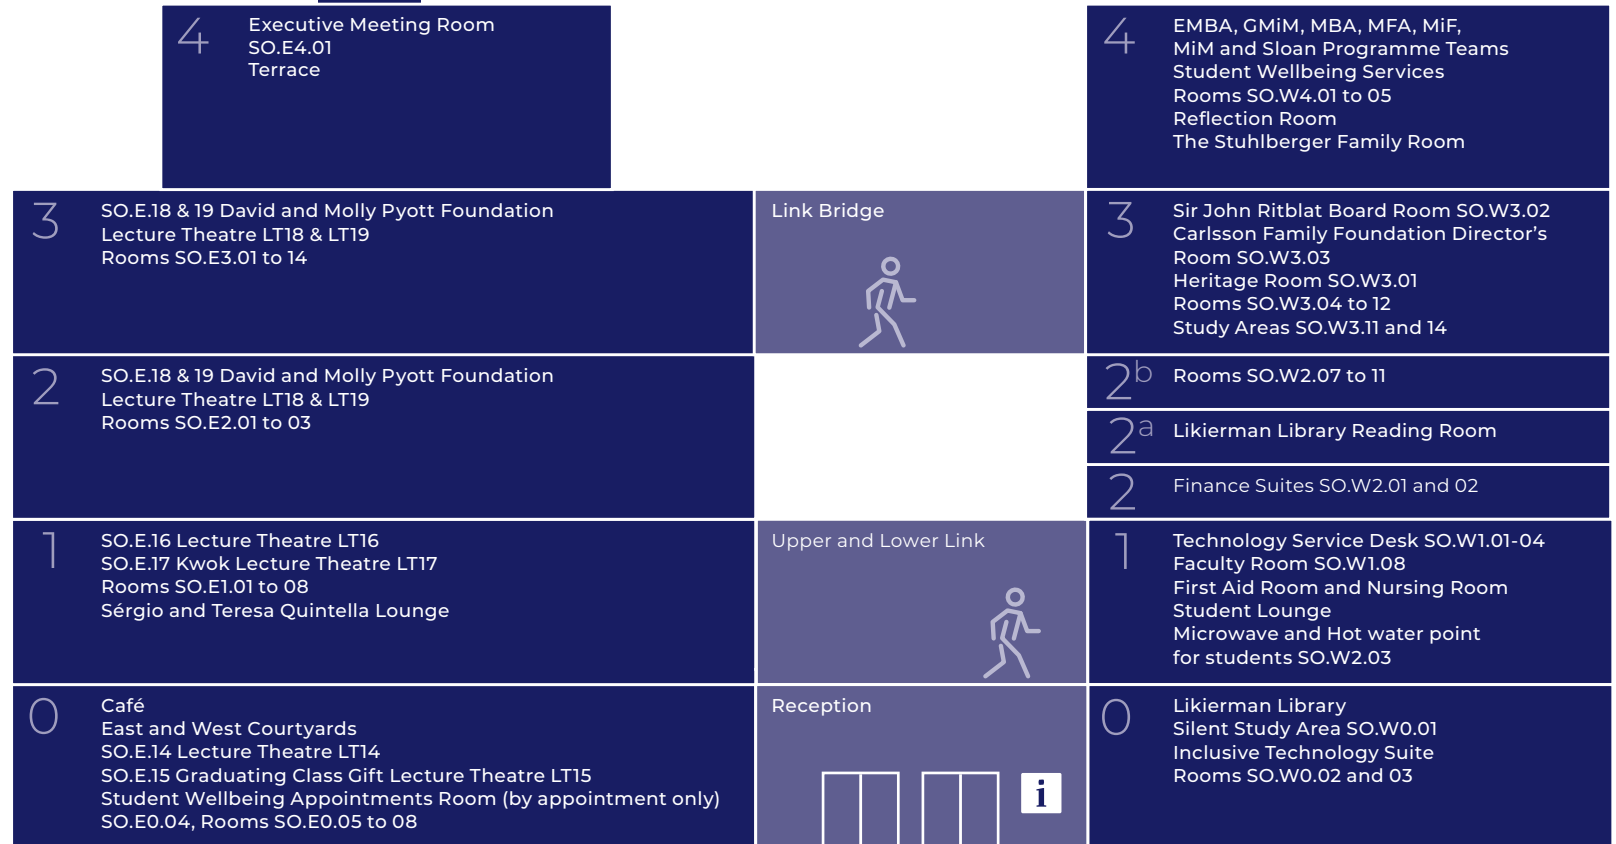

From Sussex Place, go straight down Gloucester Place and use the east-side pedestrian crossing at the junction with Marylebone Road.

From Taunton Centre, turn left on Balcombe Street and use the pedestrian crossing at the junction with Marylebone Road.