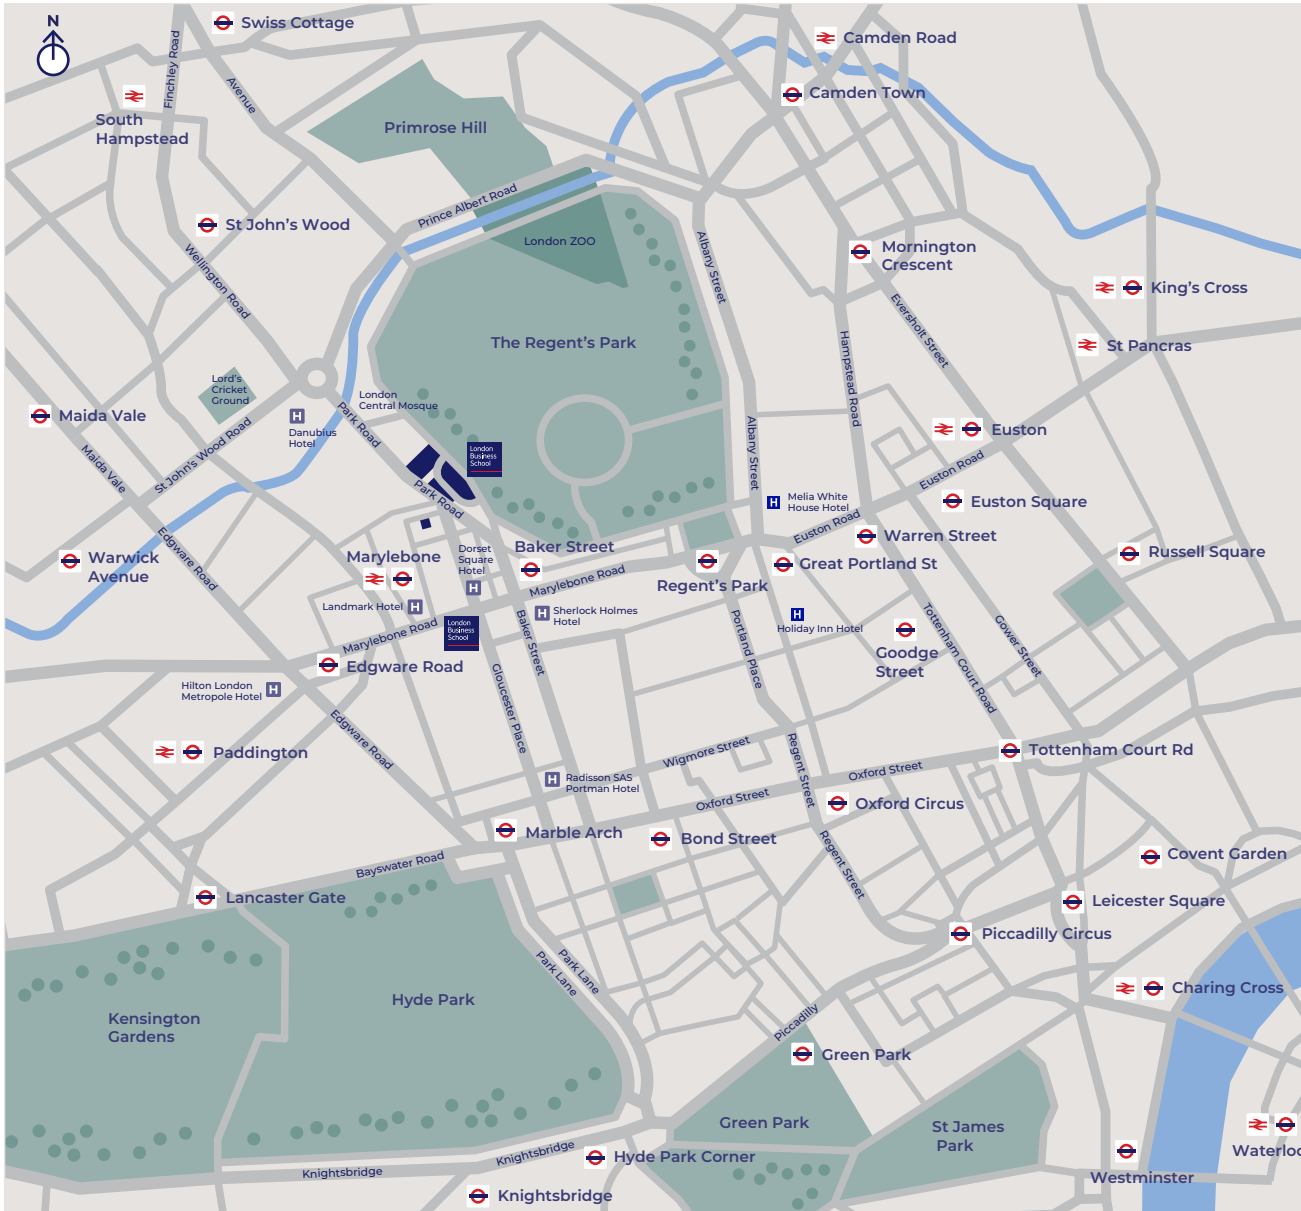

heathrowairport.com

Gatwick Airport

(25 miles south of the School)

Take the Gatwick Express train to London Victoria Station or London Bridge Station and then the London Underground to Baker Street.

gatwickairport.com

Luton Airport

(25 miles north of the School)

Take a Thameslink train to West Hampstead and then the London Underground to Baker Street.

london-luton.co.uk

Stansted Airport

(30 miles north east of the School)

Take the Stansted Express train to Liverpool Street Station and then the London Underground to Baker Street. Alternatively, take the A6 Airbus to Baker Street (approximately 1.5 hours).

stanstedairport.com

Useful link:
 London Underground map
<https://tfl.gov.uk/maps/track/tube>

London Business School and surrounding area

Baker Street

Approximately 5 minutes' walk.

Marylebone

Approximately 5 minutes' walk.

Euston