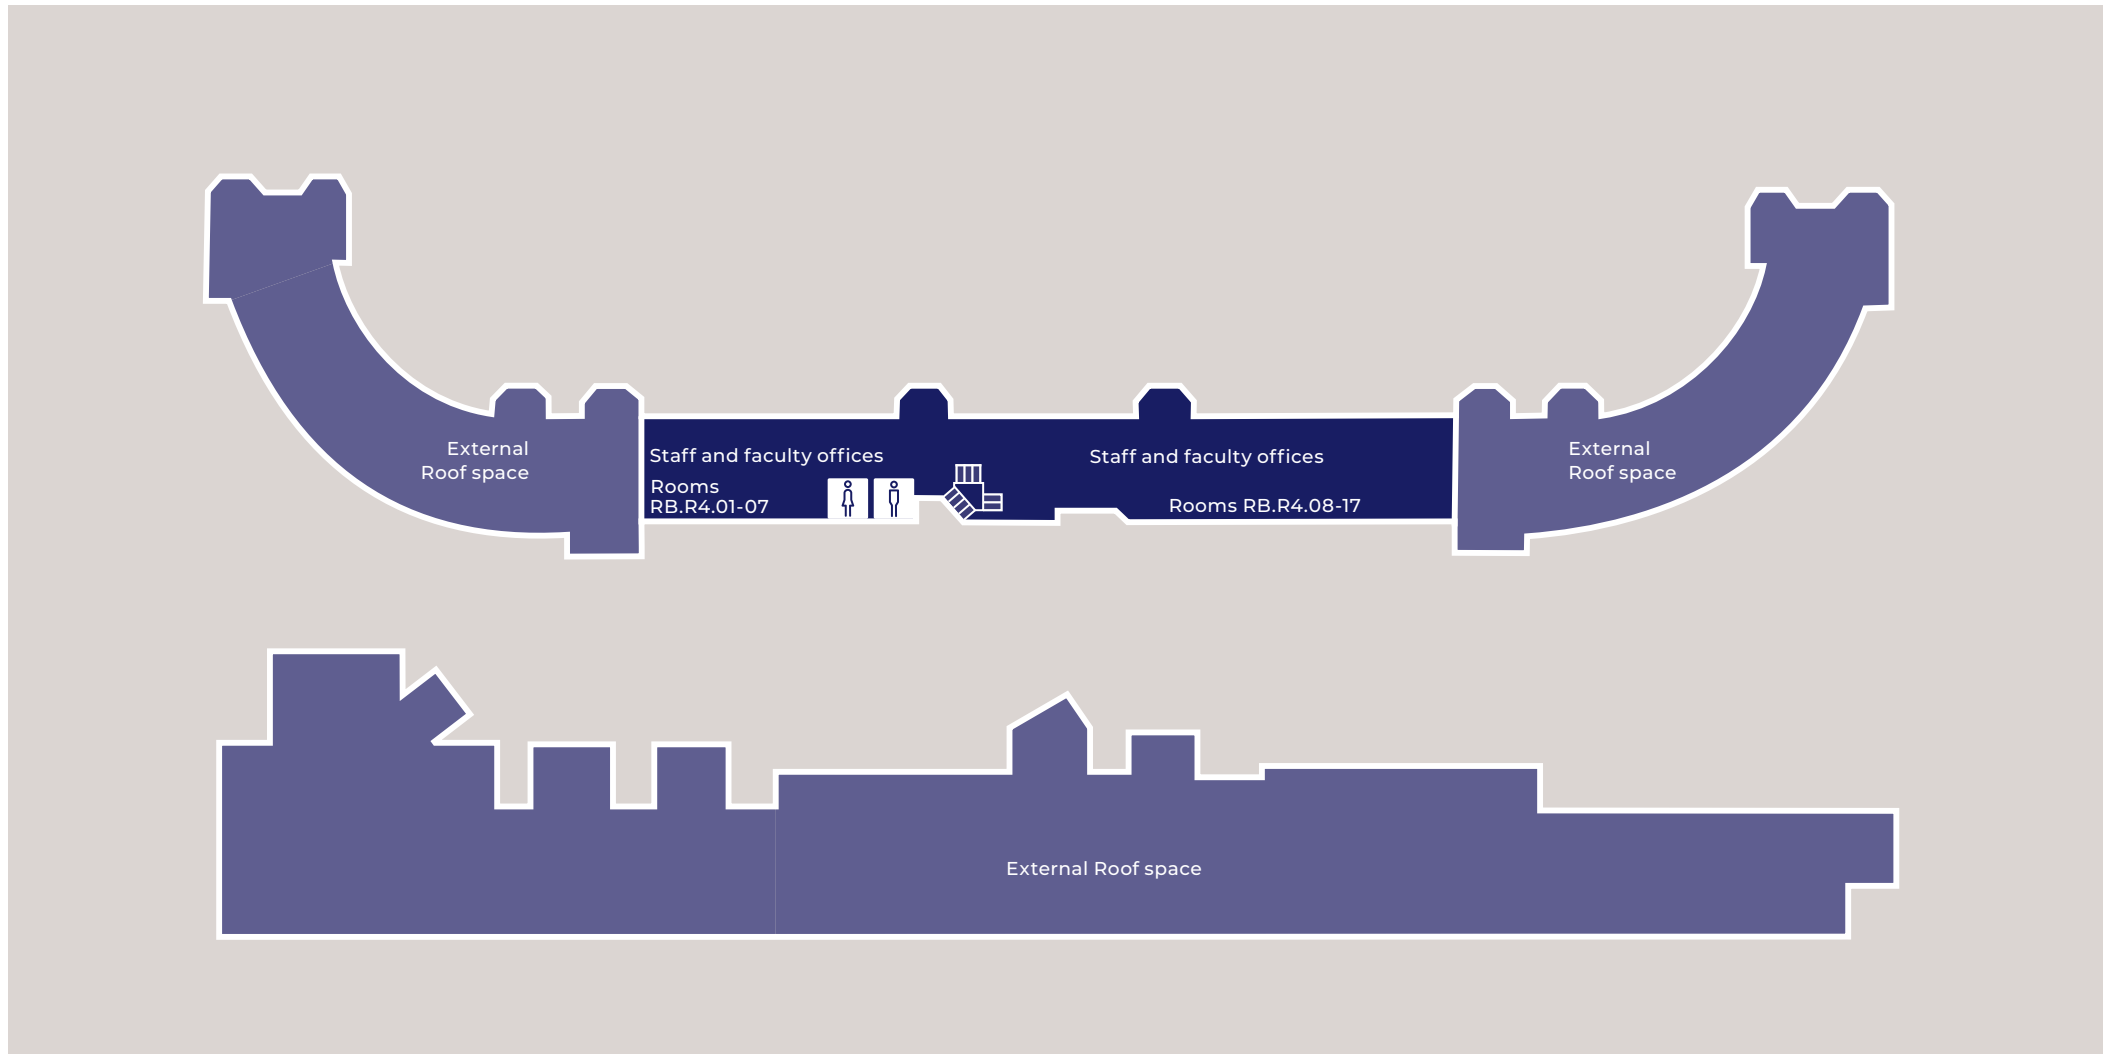

Sussex Place

FOURTH FLOOR

Refer to page 6 for key legend

London Business School
Regent's Park
London NW1 4SA
United Kingdom

Tel +44 (0)20 7000 7000
Fax +44 (0)20 7000 7001

london.edu