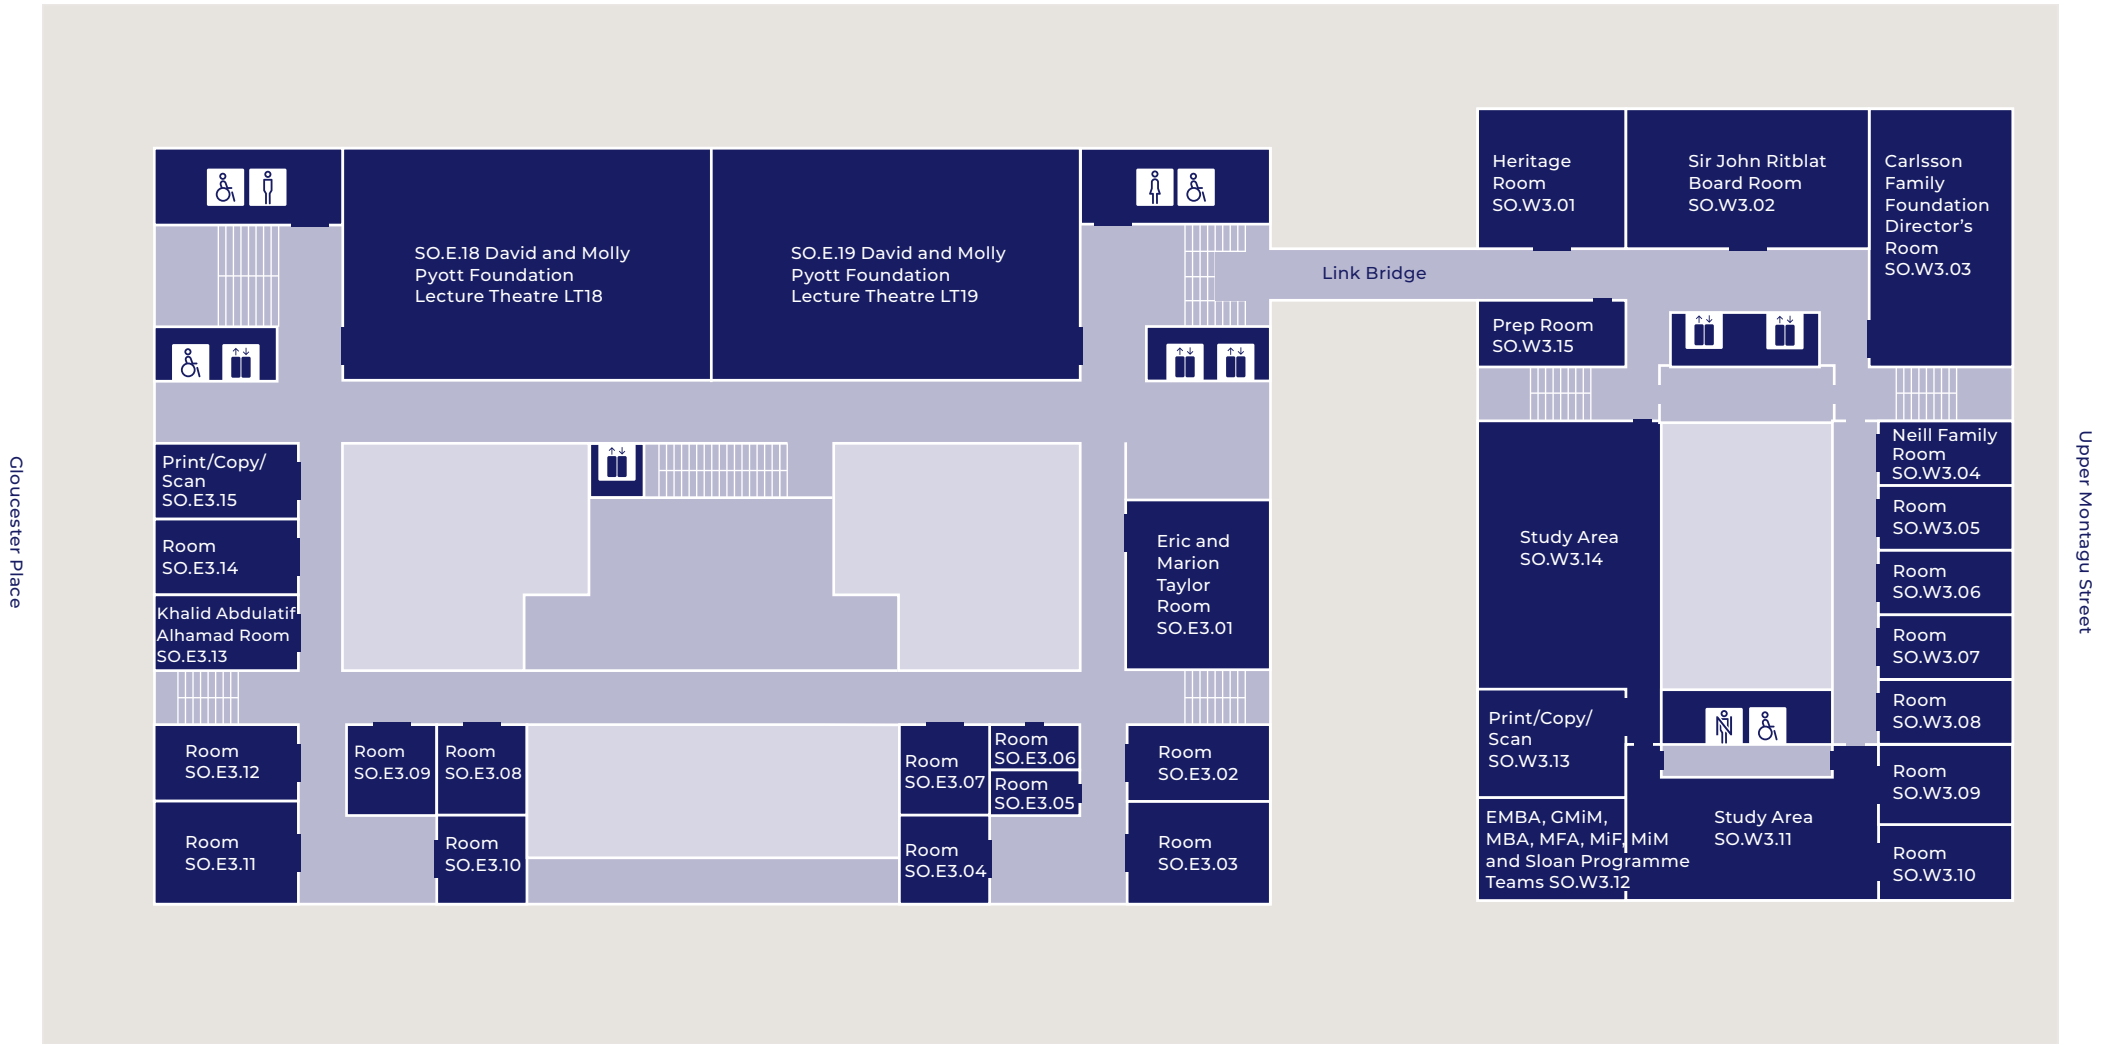

Sammy Ofer Centre

3rd FLOOR

Cloucester Place

Upper Montagu Street

Marylebone Road

Refer to page 6 for key legend

London Business School

London Business School
Regent's Park
London NW1 4SA
United Kingdom

Sammy Ofer Centre
97-113 Marylebone Road
London NW1 5PT
United Kingdom

Tel +44 (0)20 7000 7000
Fax +44 (0)20 7000 7001

london.edu