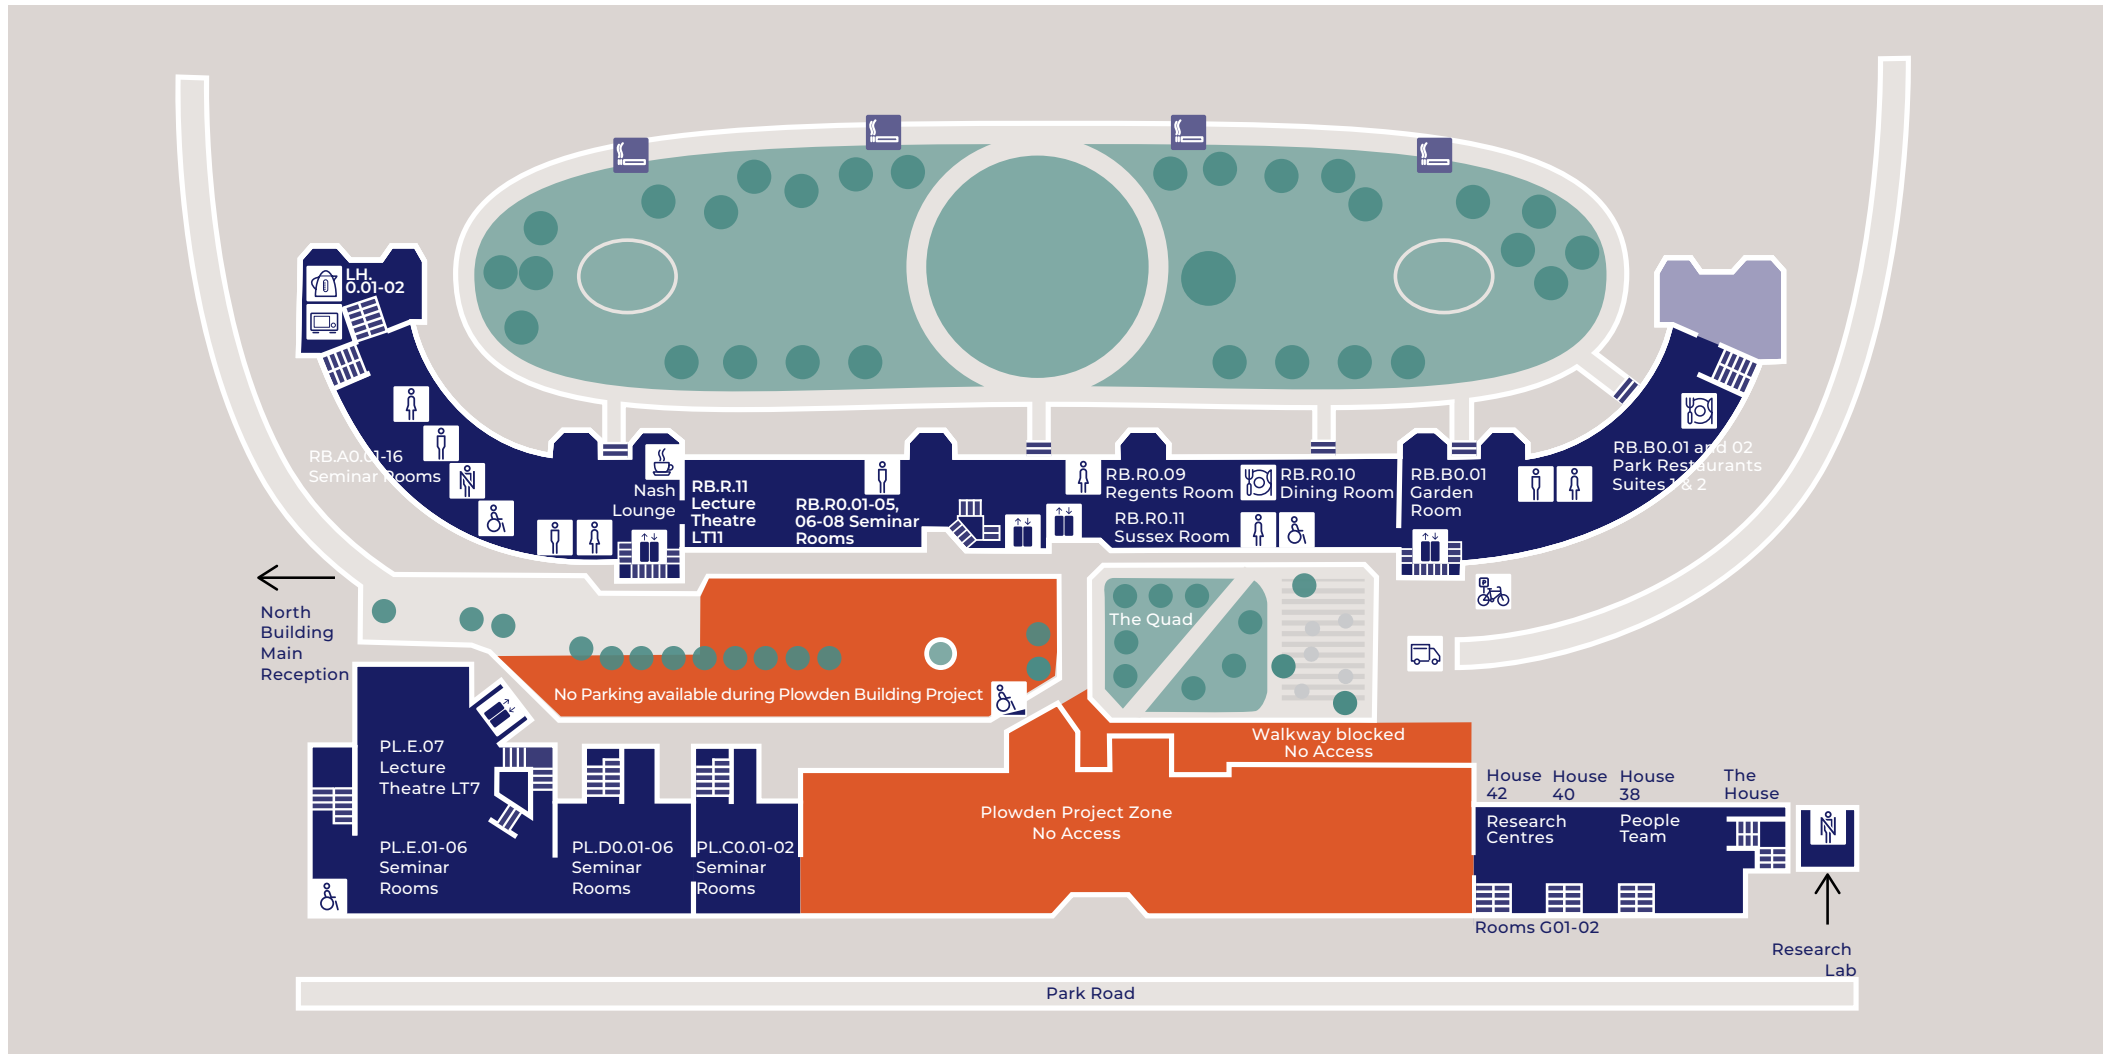

Sussex Place

GROUND FLOOR

Refer to page 6 for key legend

London
Business
School

London Business School
Regent's Park
London NW1 4SA
United Kingdom

Tel +44 (0)20 7000 7000
Fax +44 (0)20 7000 7001

london.edu