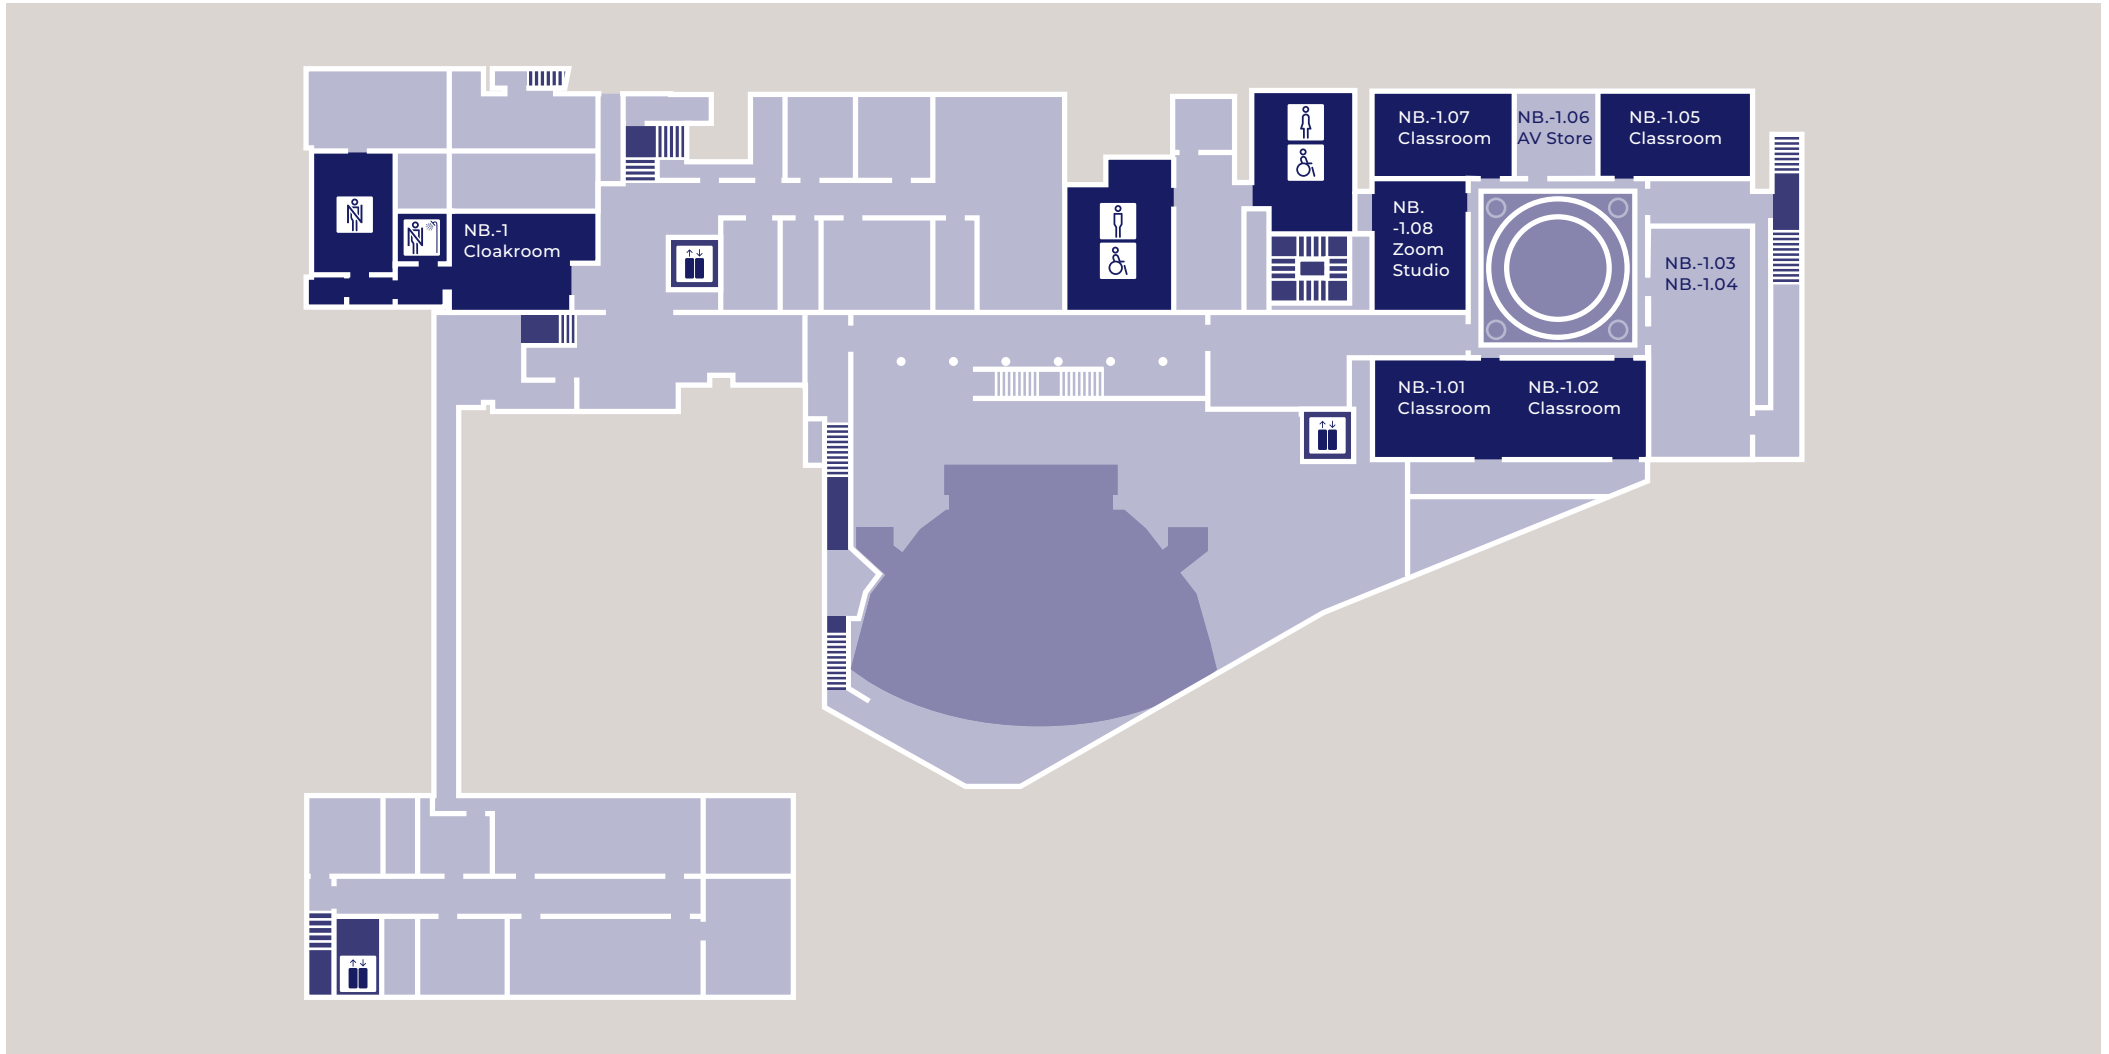

North Building

FLOOR -1

Refer to page 6 for key legend

London
Business
School

London Business School
Regent's Park
London NW1 4SA
United Kingdom

Tel +44 (0)20 7000 7000
Fax +44 (0)20 7000 7001

london.edu