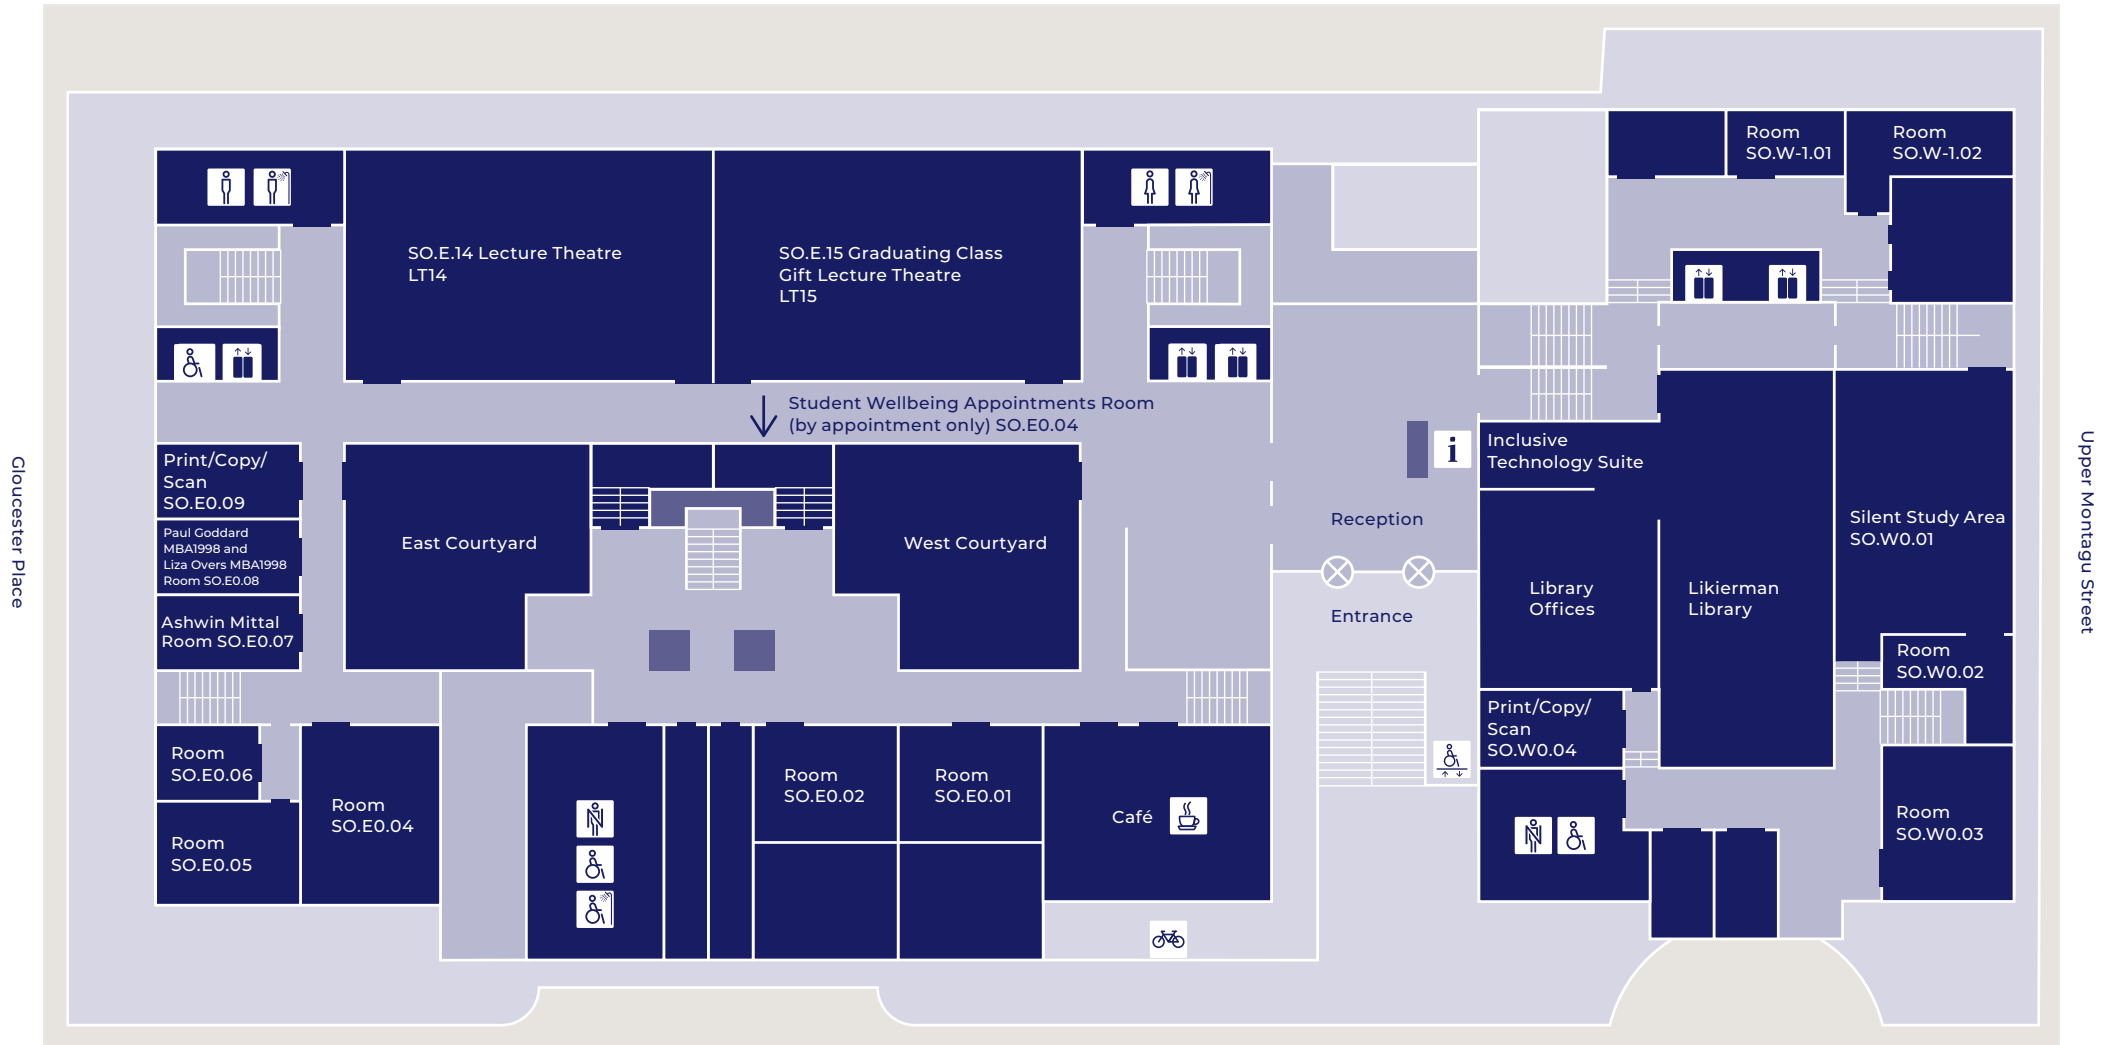

Sammy Ofer Centre

GROUND FLOOR

Refer to page 6 for key legend

London Business School
Regent's Park
London NW1 4SA
United Kingdom

Sammy Ofer Centre
97-113 Marylebone Road
London NW1 5PT
United Kingdom

Tel +44 (0)20 7000 7000
Fax +44 (0)20 7000 7001
london.edu