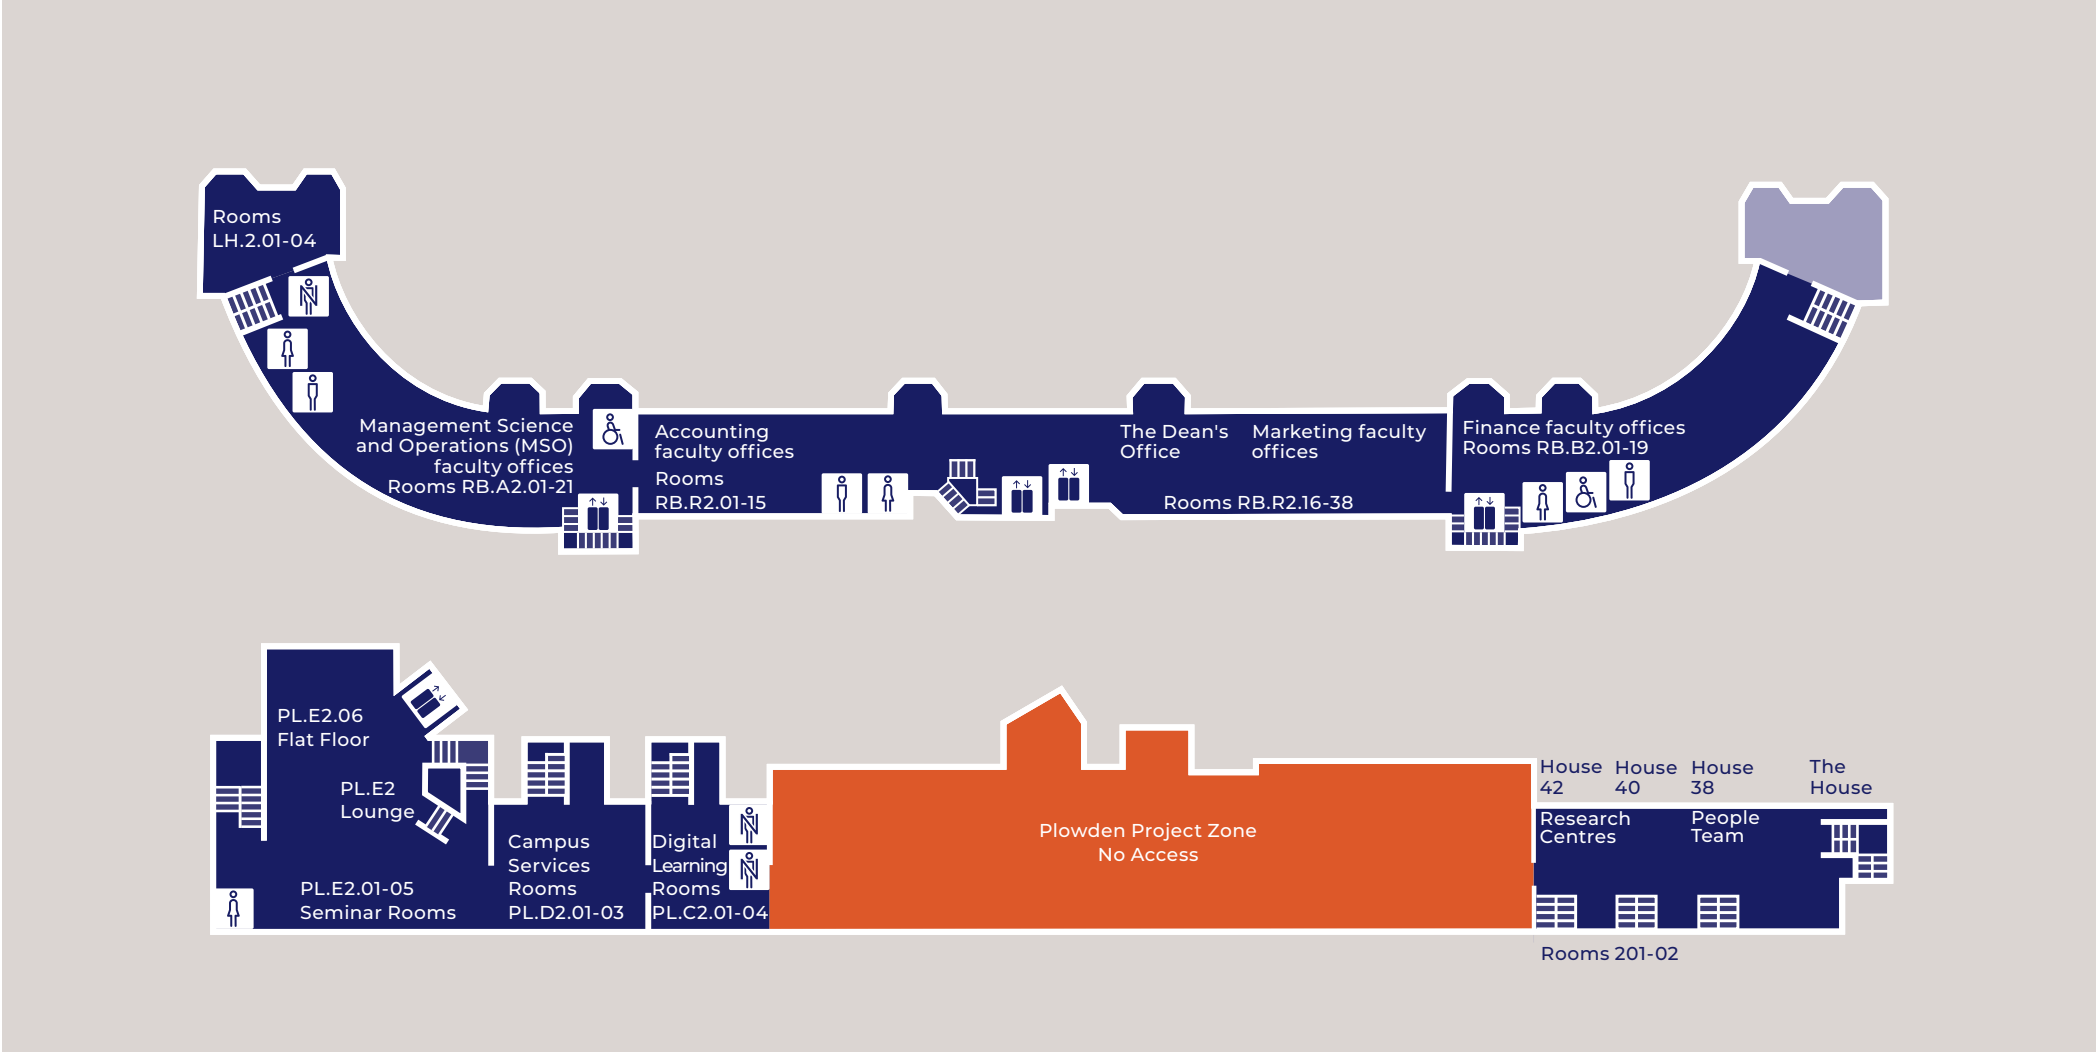

Sussex Place

SECOND FLOOR

Refer to page 6 for key legend

London Business School
Regent's Park
London NW1 4SA
United Kingdom

Tel +44 (0)20 7000 7000
Fax +44 (0)20 7000 7001

london.edu