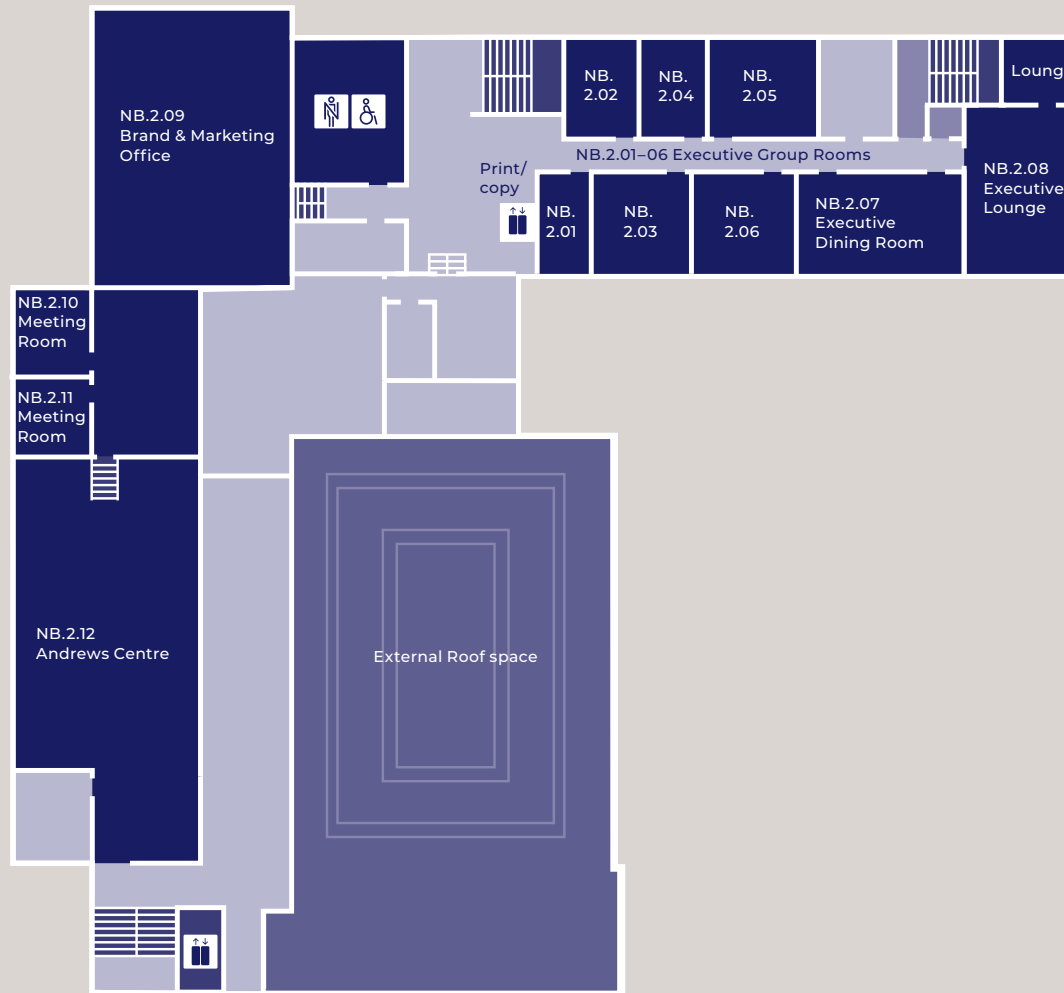

North Building

SECOND FLOOR

Refer to page 6 for key legend

London
Business
School

London Business School
Regent's Park
London NW1 4SA
United Kingdom

Tel +44 (0)20 7000 7000
Fax +44 (0)20 7000 7001

london.edu