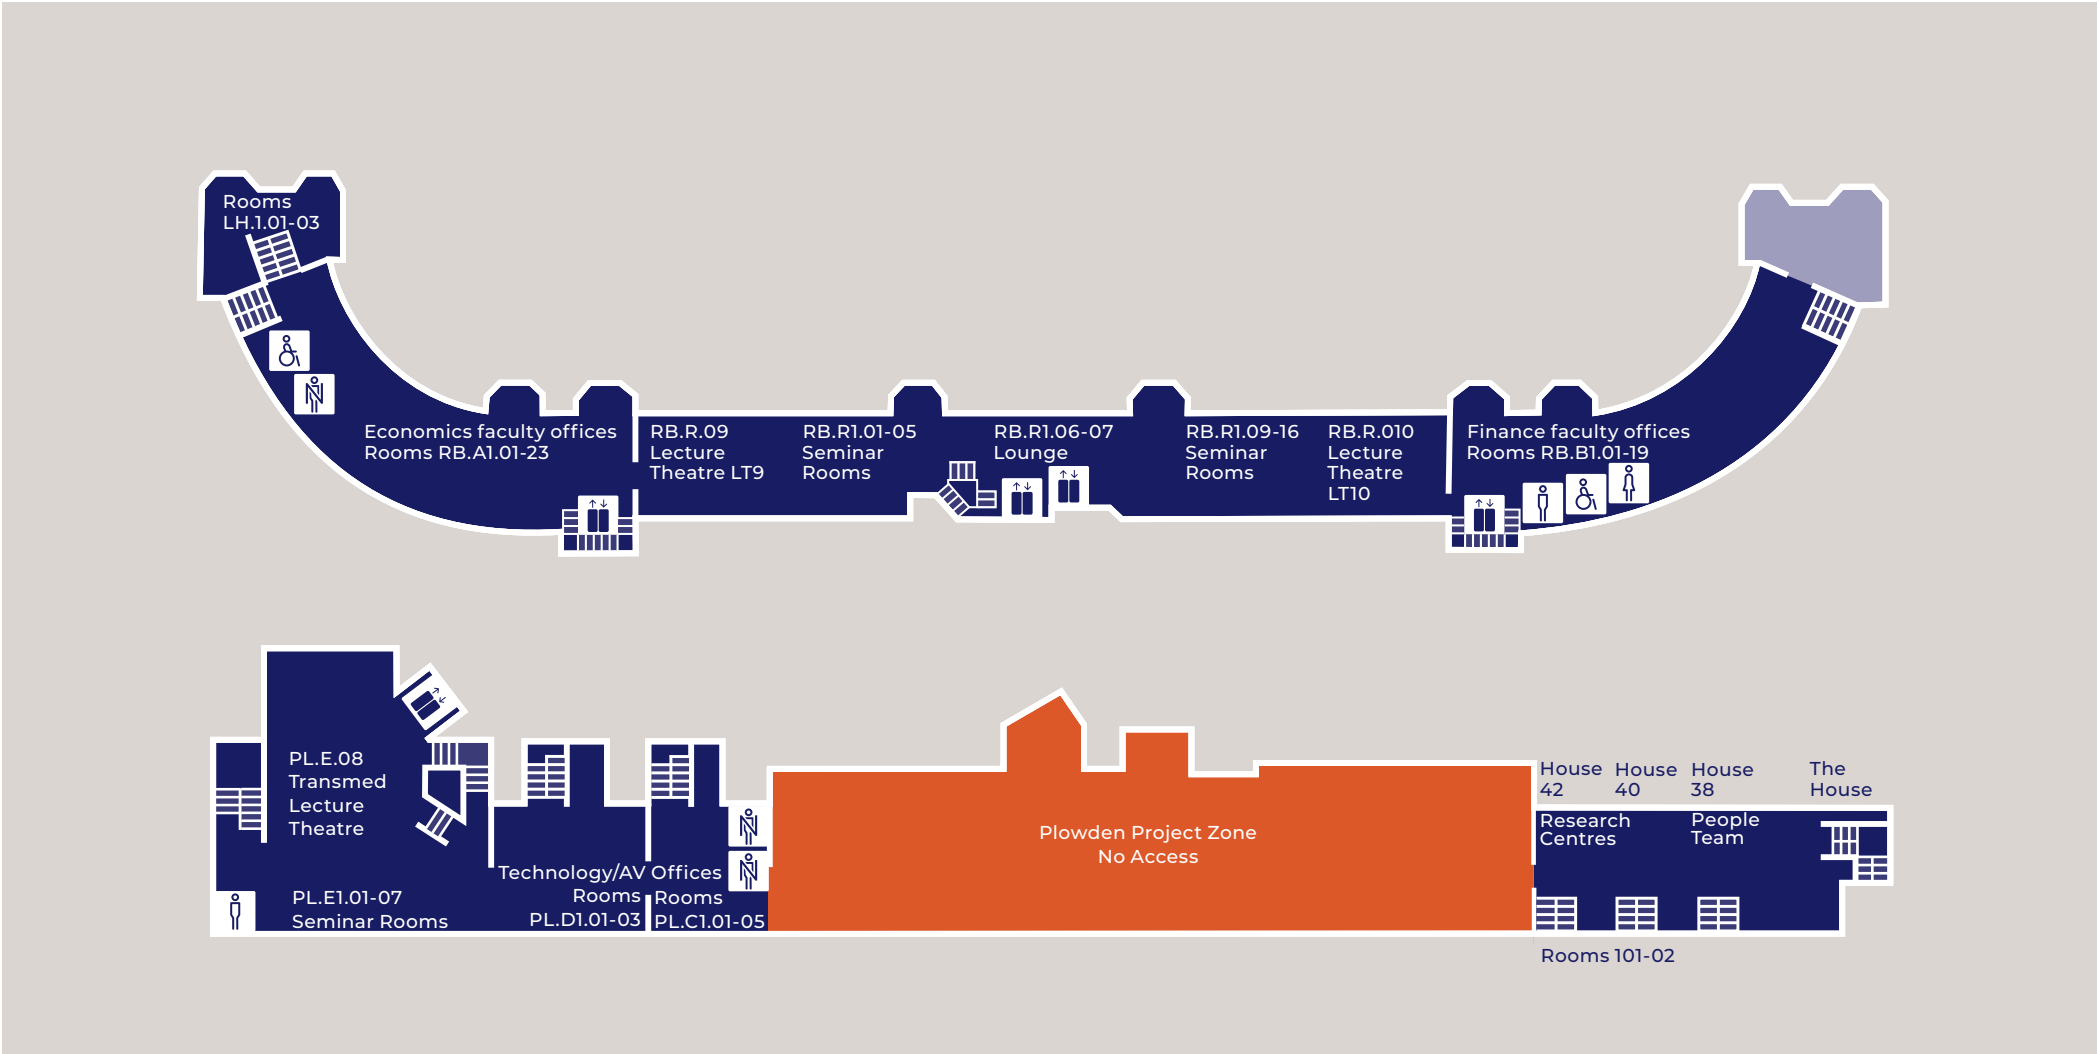

Sussex Place

FIRST FLOOR

Refer to page 6 for key legend

London Business School
Regent's Park
London NW1 4SA
United Kingdom

Tel +44 (0)20 7000 7000
Fax +44 (0)20 7000 7001
london.edu