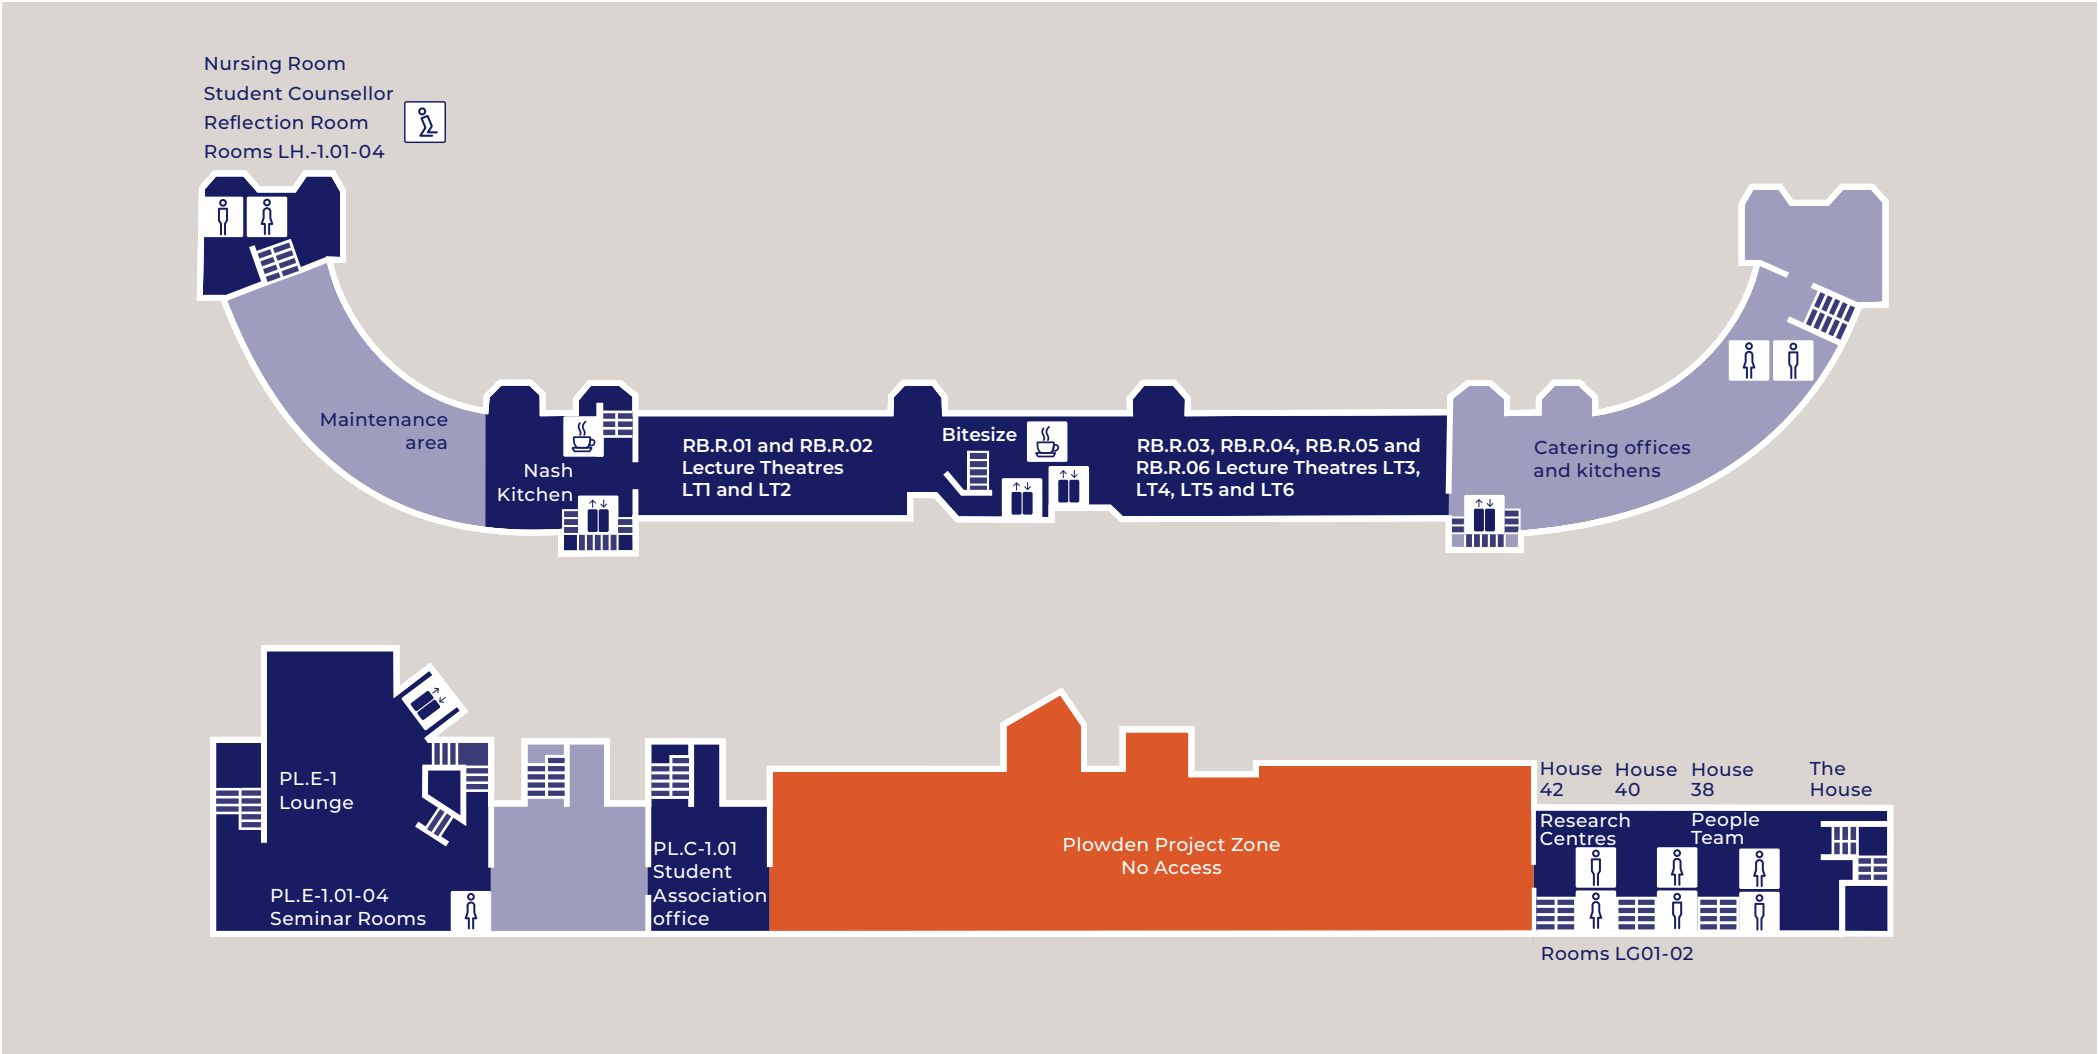

Sussex Place

FLOOR -1

Refer to page 6 for key legend

London Business School
Regent's Park
London NW1 4SA
United Kingdom

Tel +44 (0)20 7000 7000
Fax +44 (0)20 7000 7001
london.edu