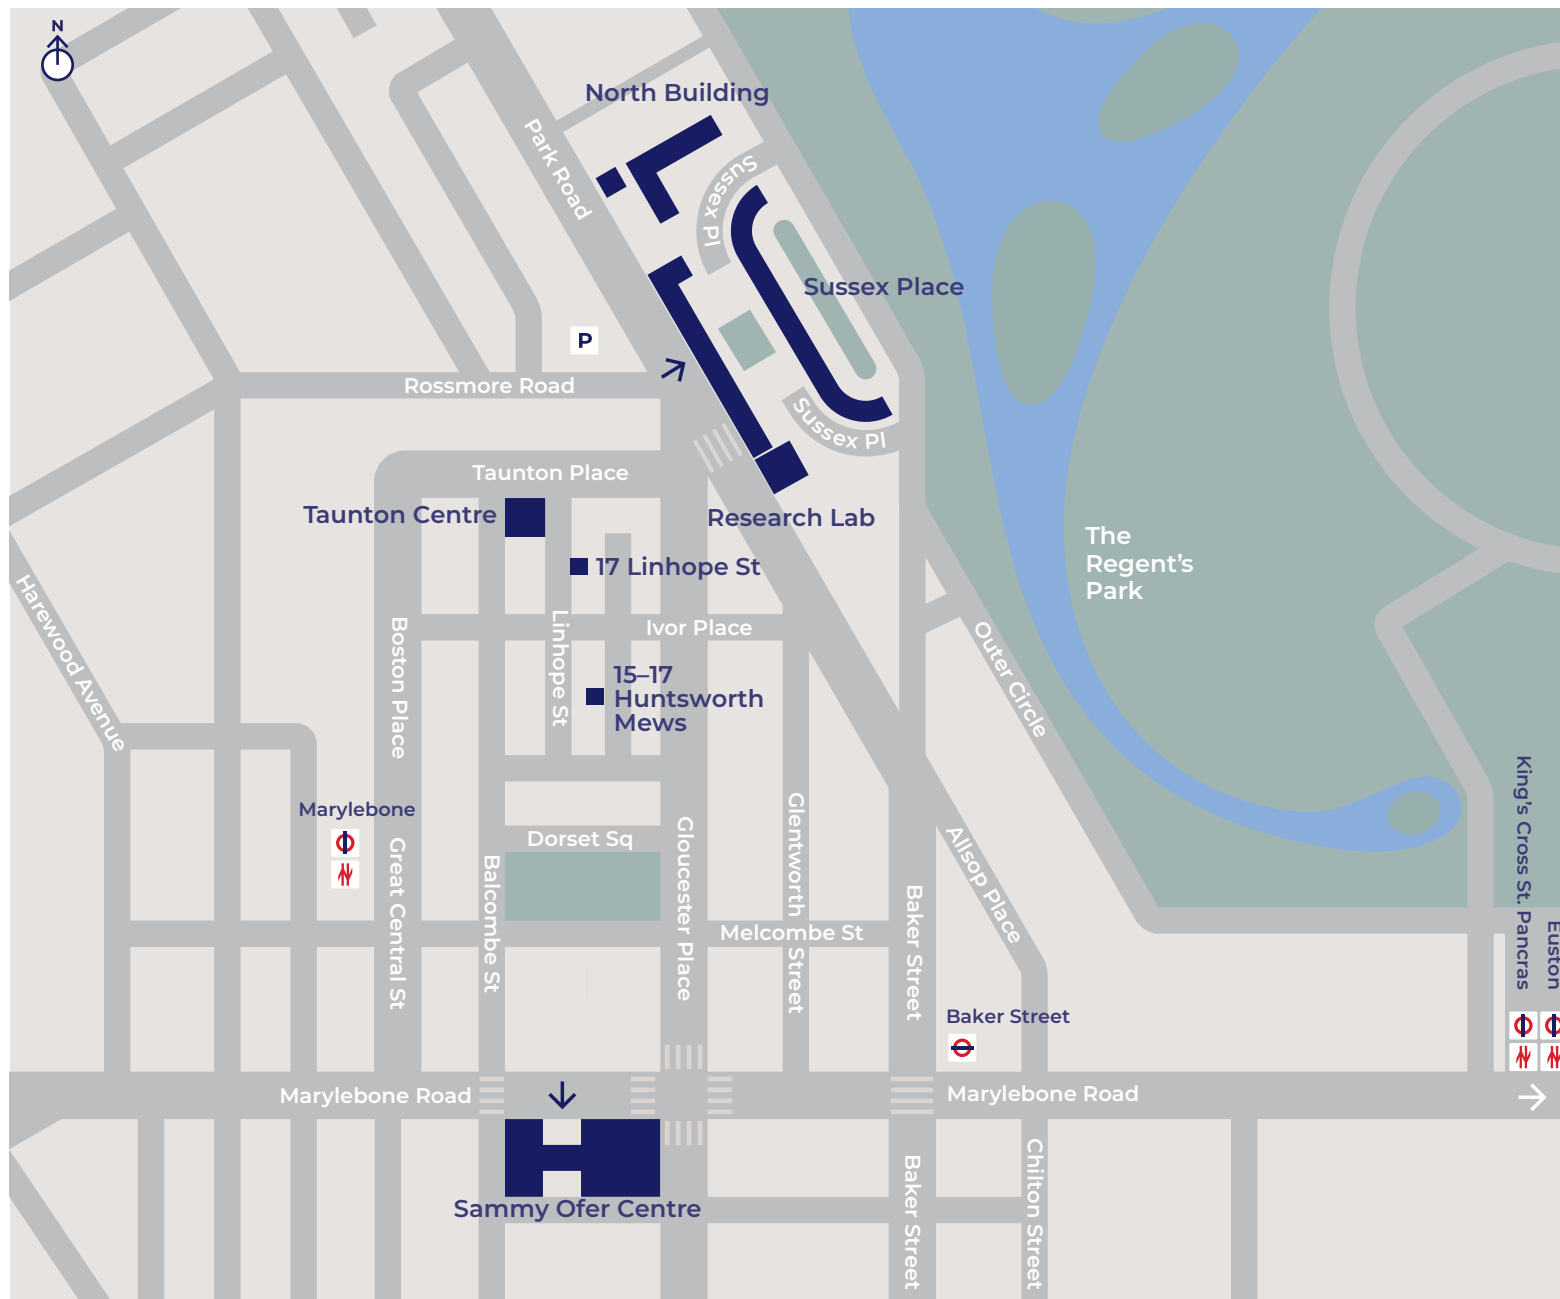

Campus overview

Postcodes for finding routes or online directions

**Sussex Place –
Plowden, Ratcliffe and North Buildings:**
NW1 4SA

Research Lab
26 Park Road, NW1 4SH

Linhope Street:
NW1 6HU

Taunton:
NW1 6HB

Huntsworth Mews:
NW1 6DD

Sammy Ofer Centre:
NW1 5PT

**London
Business
School**

London Business School
Regent's Park
London NW1 4SA
United Kingdom

Tel +44 (0)20 7000 7000
Fax +44 (0)20 7000 7001

london.edu