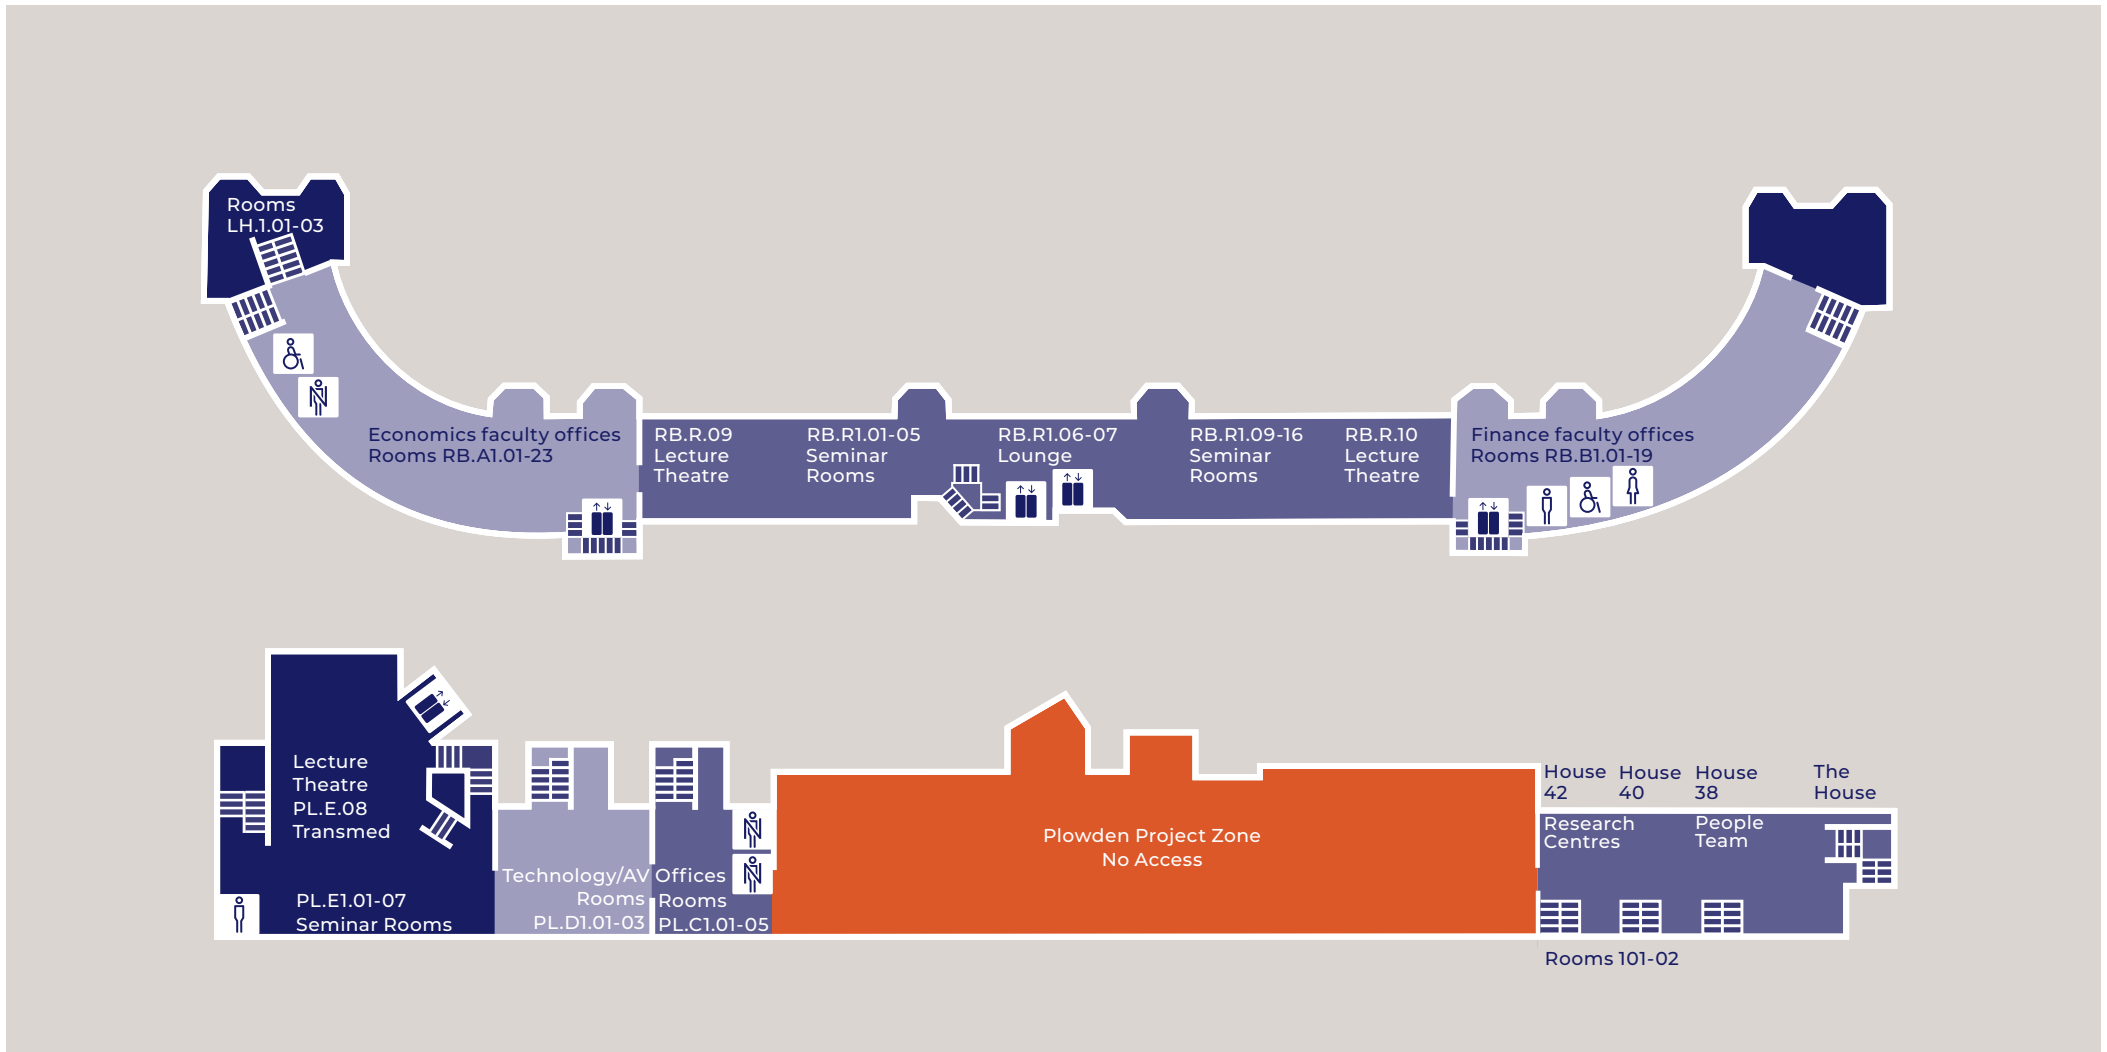

Sussex Place

FIRST FLOOR

Refer to page 6 for key legend

London
Business
School

London Business School

Regent's Park
London NW1 4SA
United Kingdom

Tel +44 (0)20 7000 7000
Fax +44 (0)20 7000 7001

london.edu