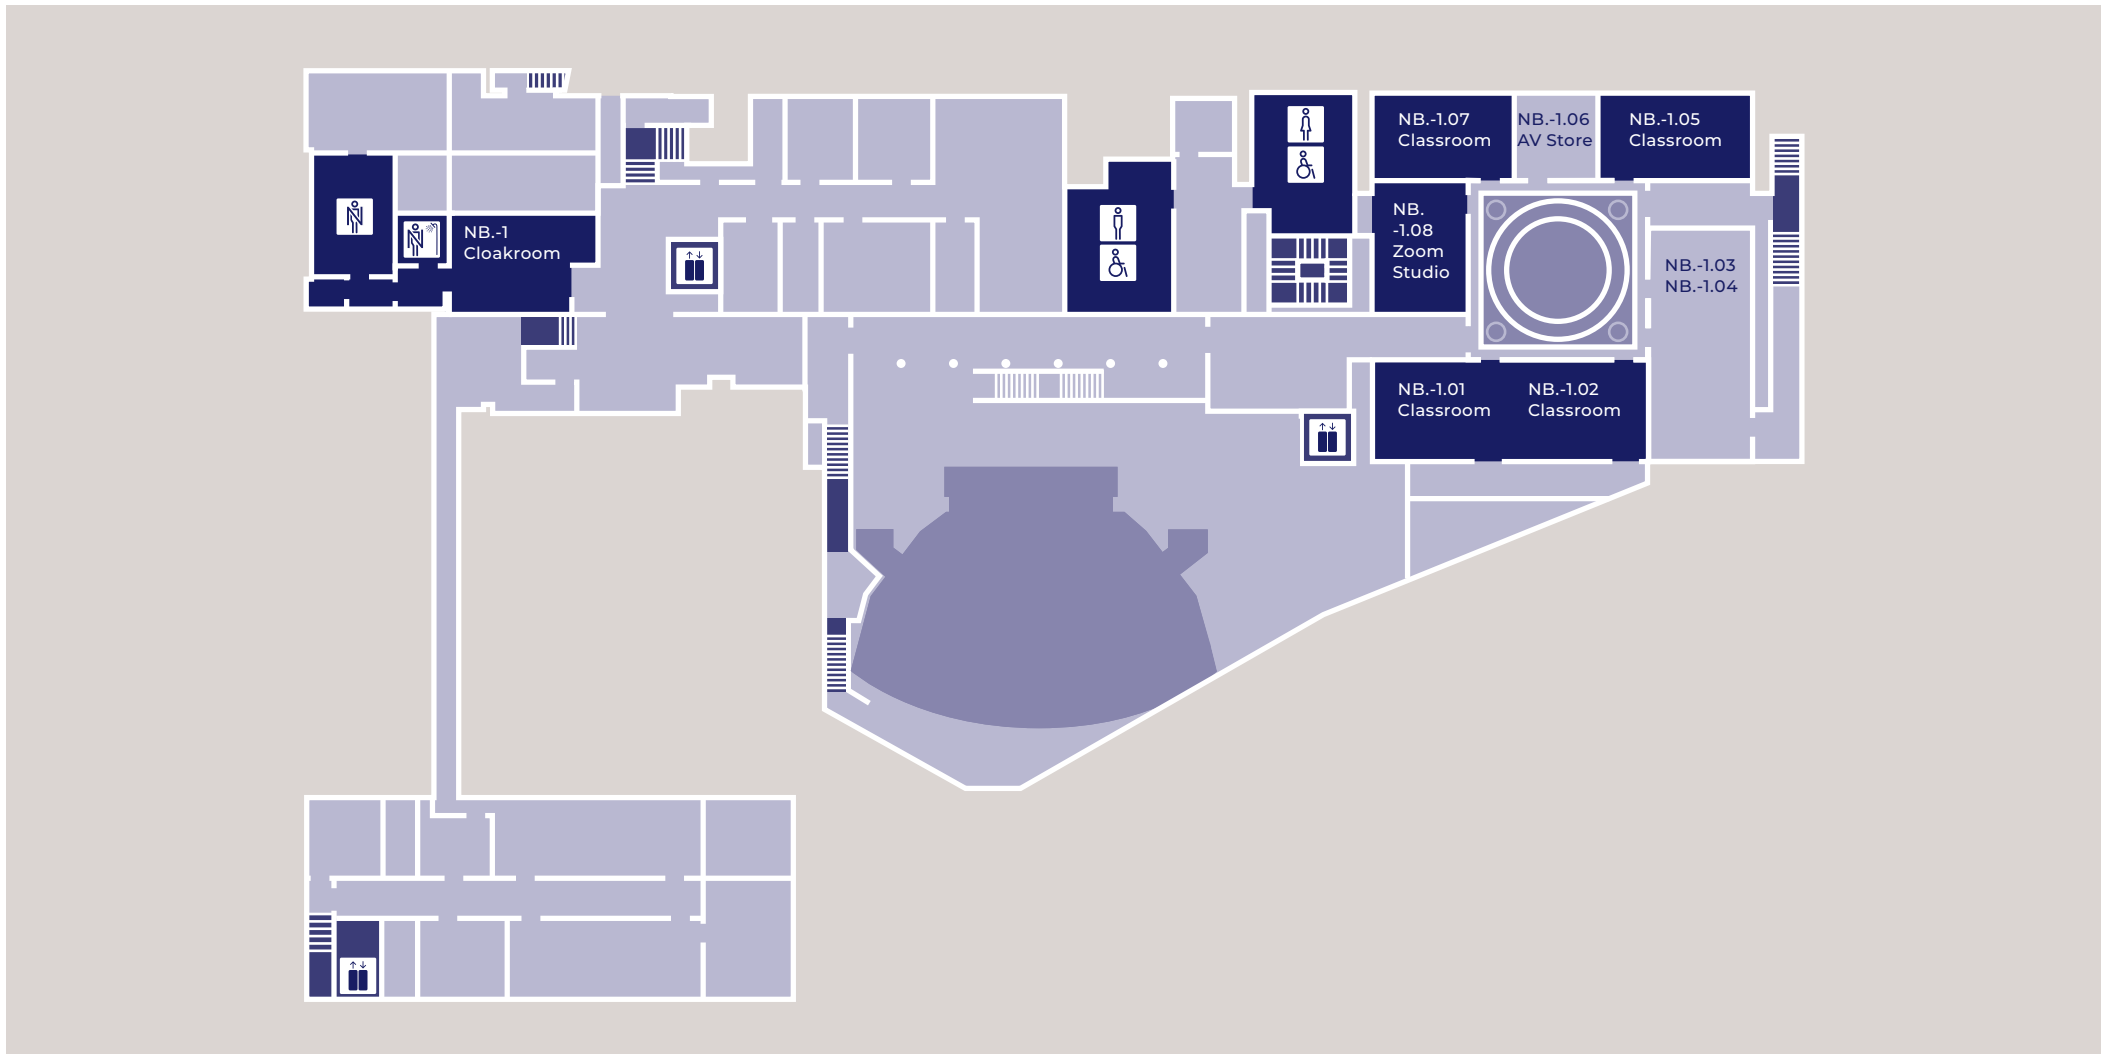

North Building

FLOOR -1

Refer to page 6 for key legend

London
Business
School

London Business School

Regent's Park
London NW1 4SA
United Kingdom

Tel +44 (0)20 7000 7000

Fax +44 (0)20 7000 7001

london.edu