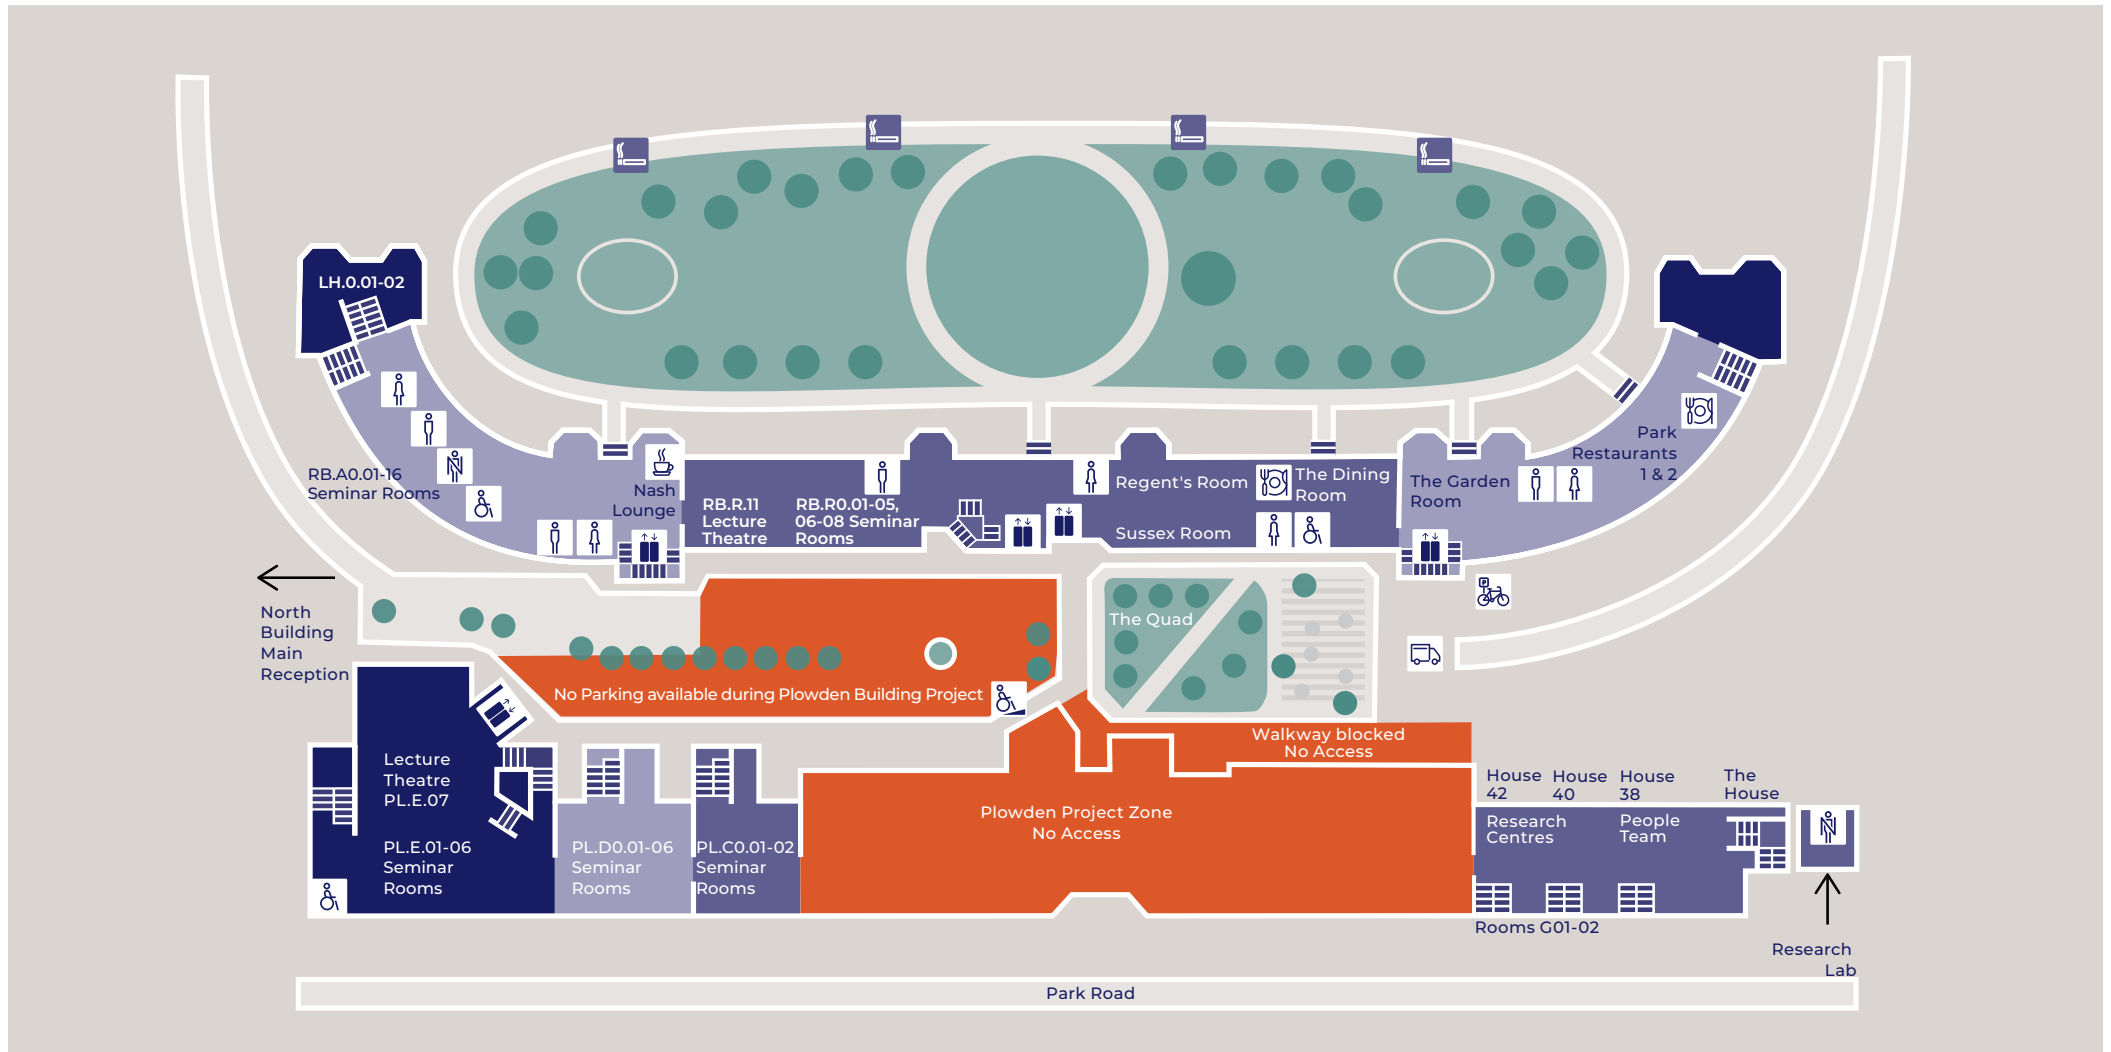

Sussex Place

GROUND FLOOR

Refer to page 6 for key legend

London
Business
School

London Business School
Regent's Park
London NW1 4SA
United Kingdom

Tel +44 (0)20 7000 7000
Fax +44 (0)20 7000 7001

london.edu