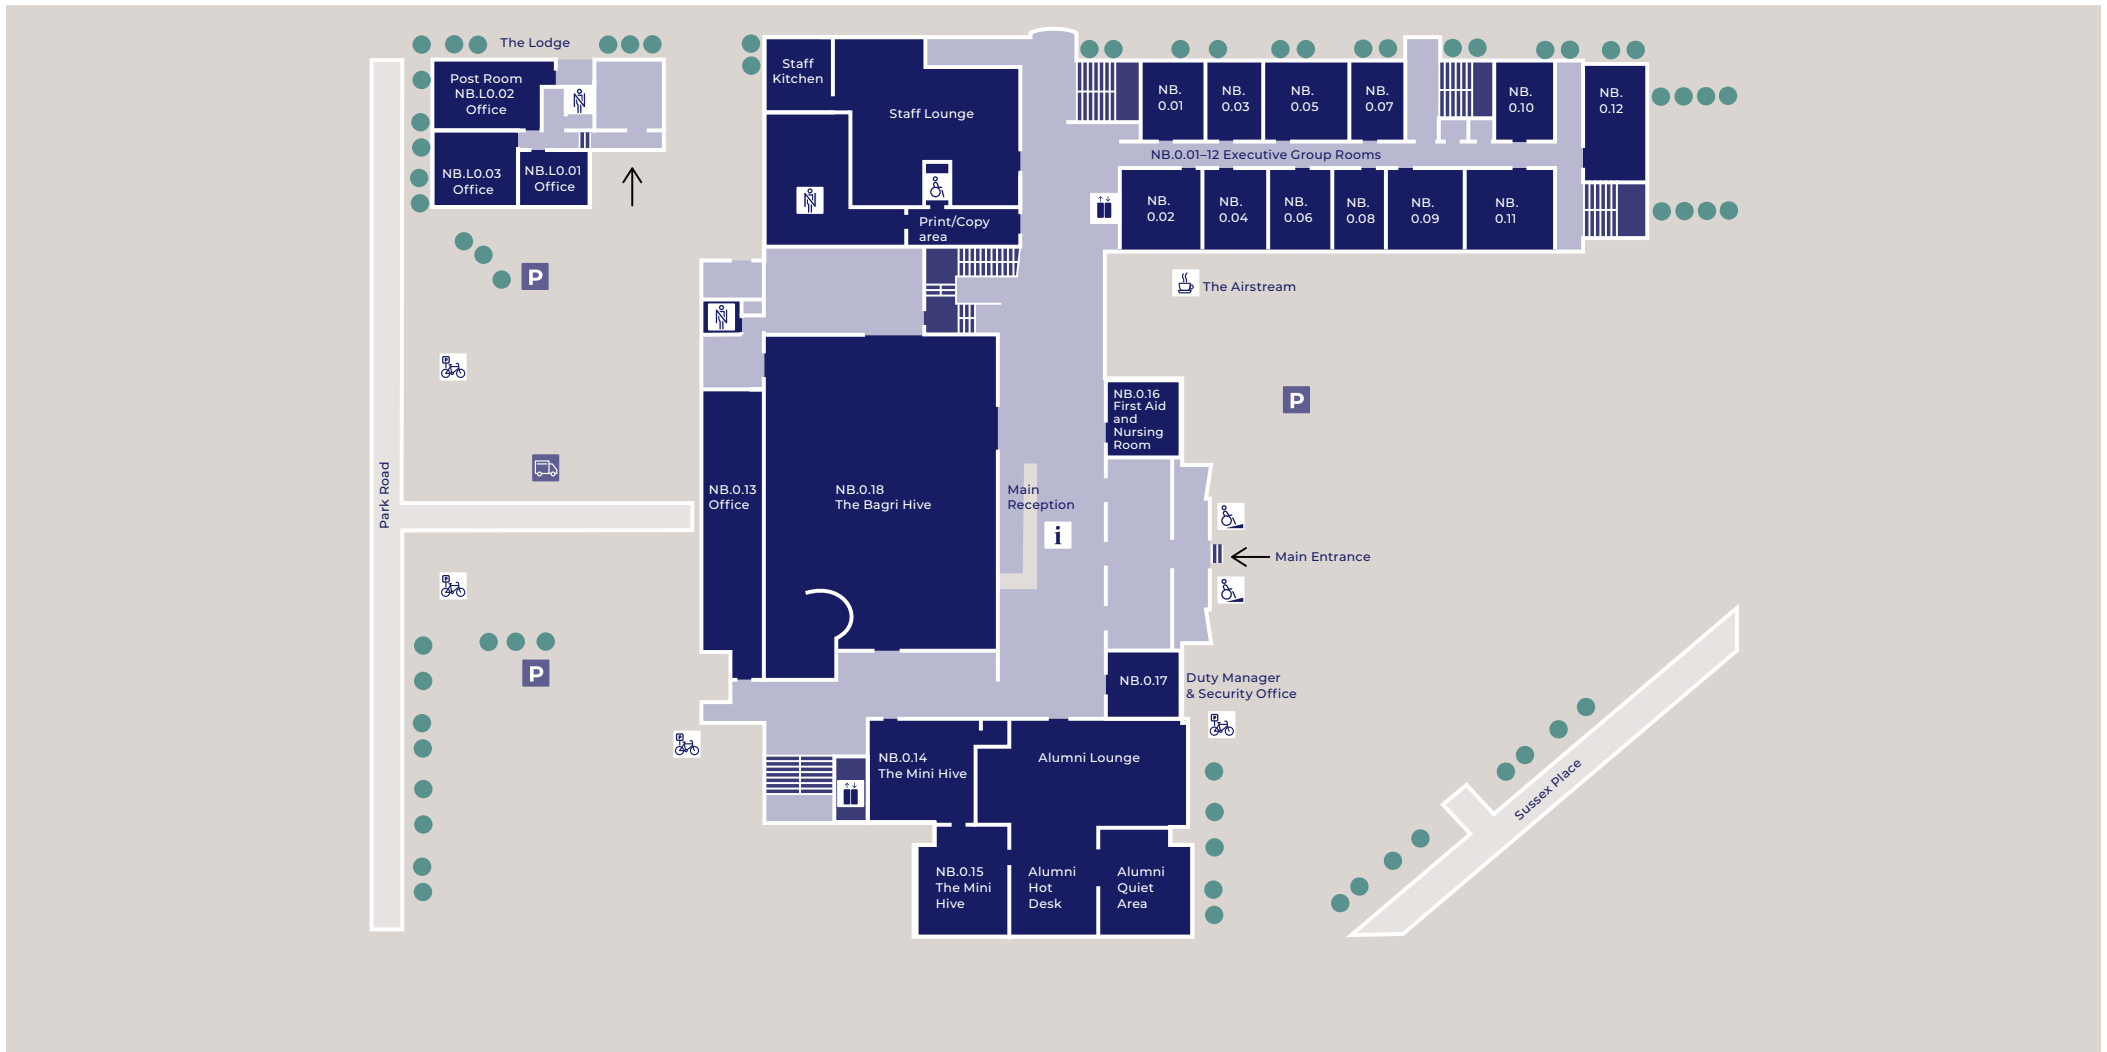

North Building

GROUND FLOOR

Refer to page 6 for key legend