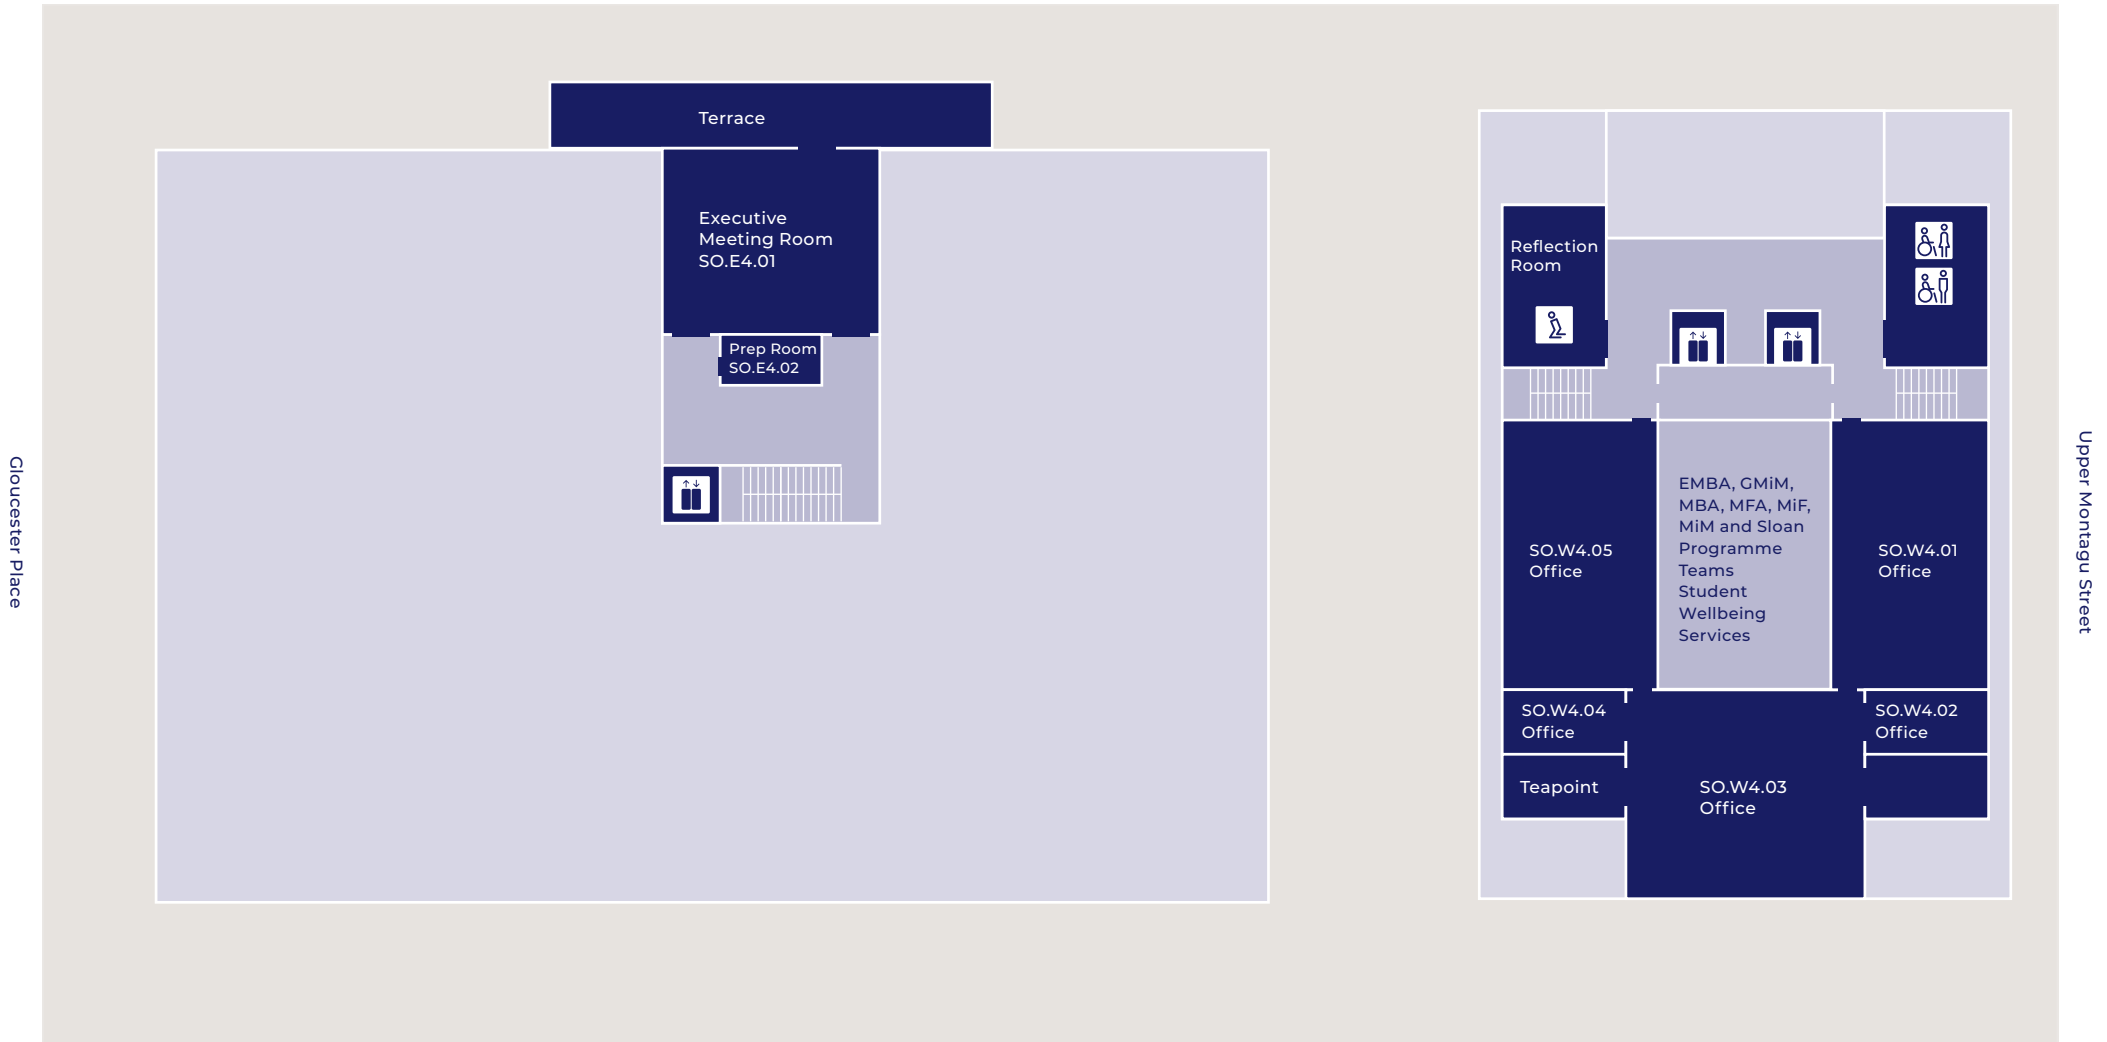

Sammy Ofer Centre

4th FLOOR

Marylebone Road

Refer to page 6 for key legend

London Business School

London Business School
Regent's Park
London NW1 4SA
United Kingdom

Sammy Ofer Centre
97-113 Marylebone Road
London NW1 5PT
United Kingdom

Tel +44 (0)20 7000 7000
Fax +44 (0)20 7000 7001

london.edu