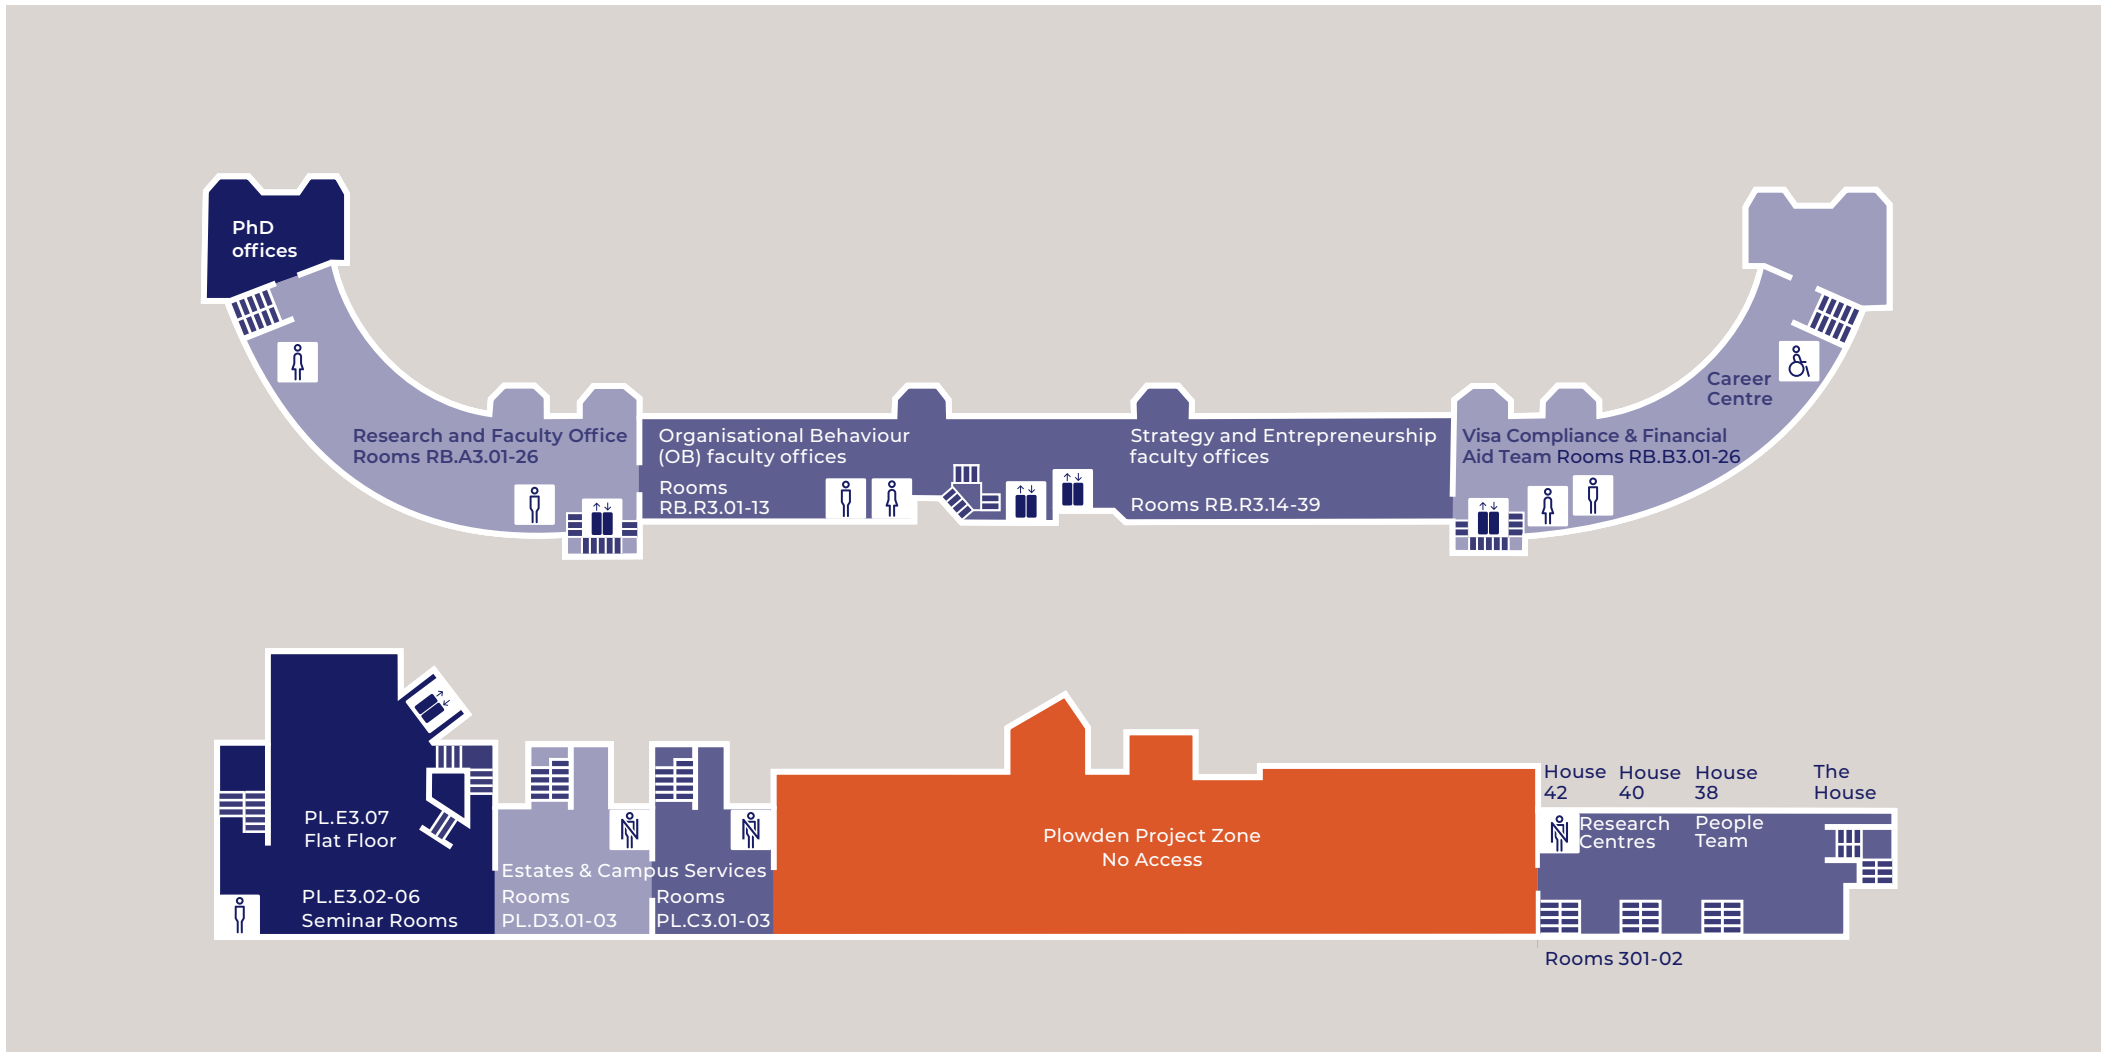

Refer to page 6 for key legend