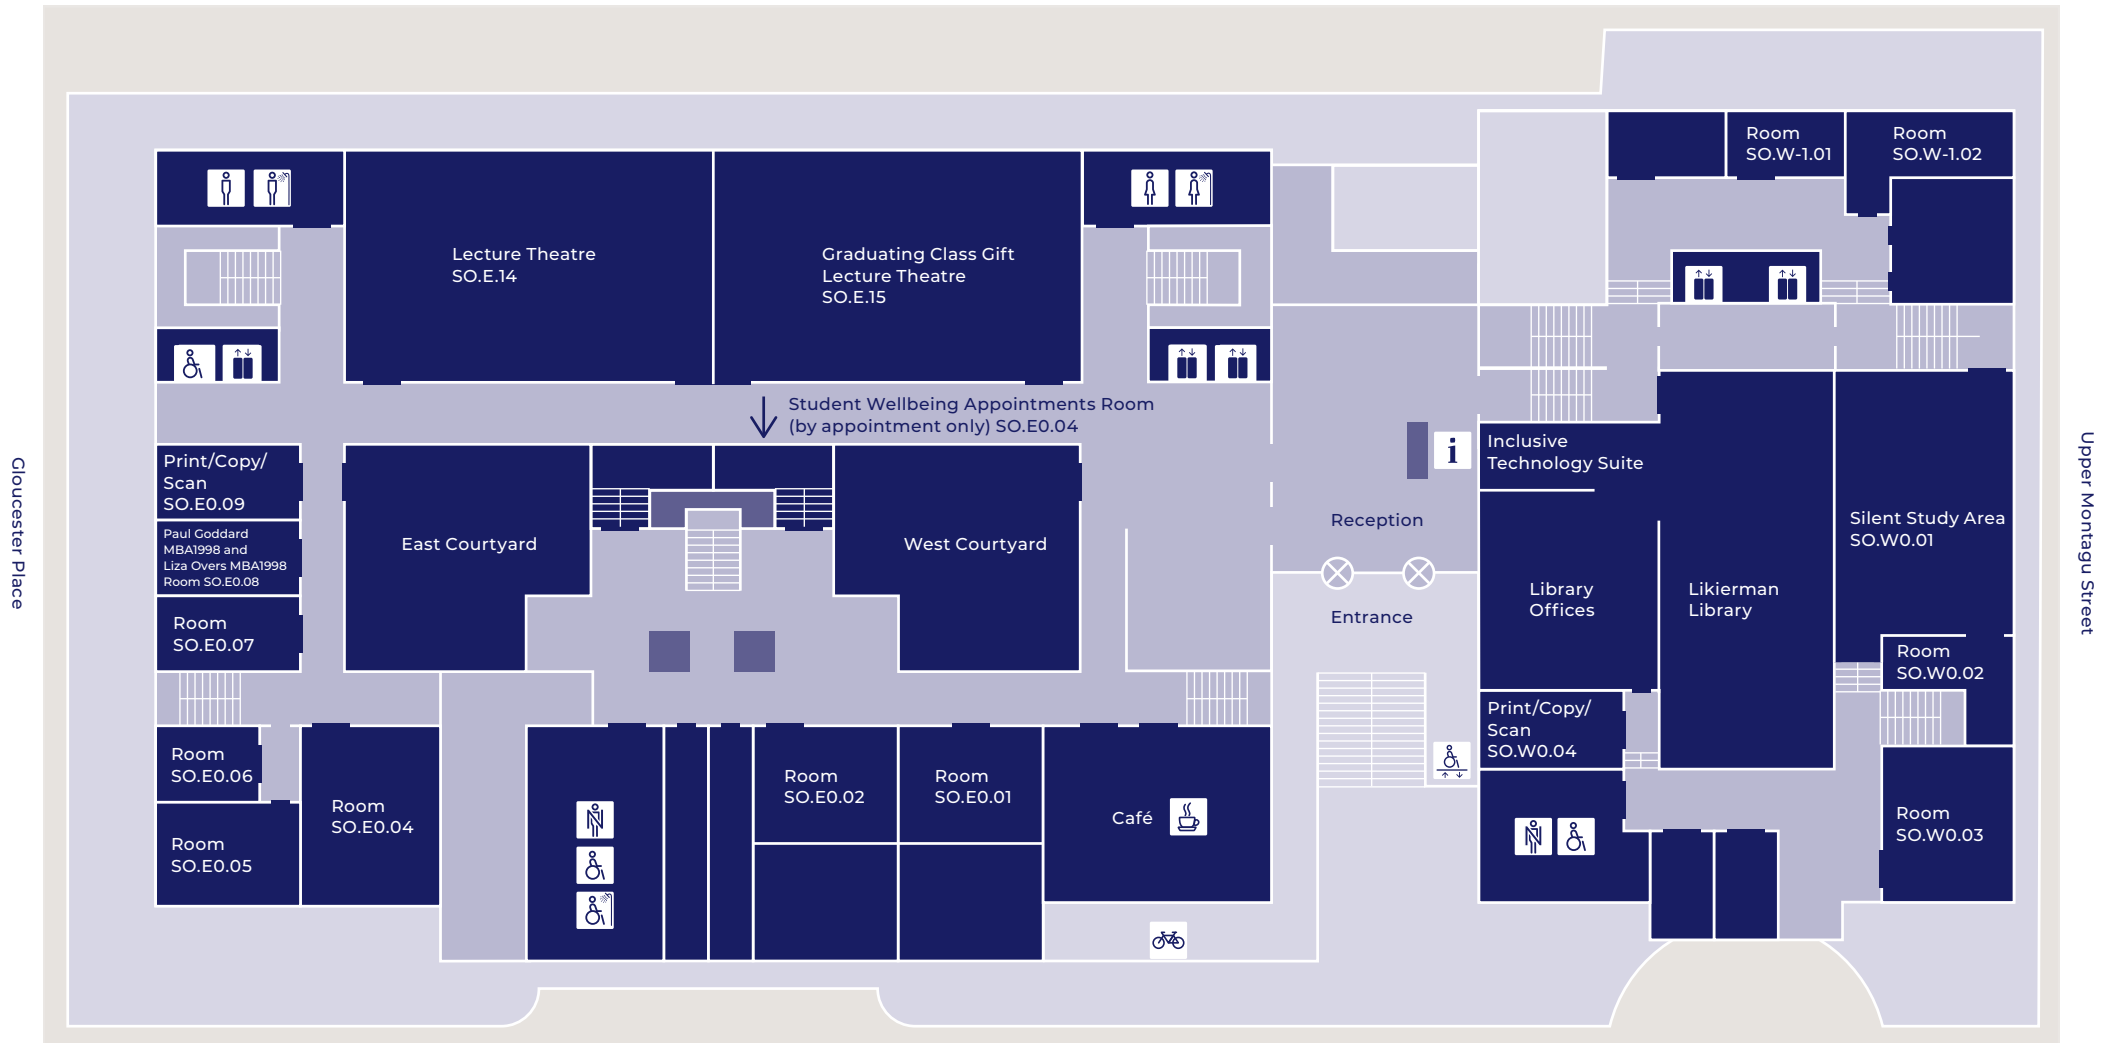

Sammy Ofer Centre

GROUND FLOOR

Marylebone Road

Refer to page 6 for key legend

London Business School

London Business School
Regent's Park
London NW1 4SA
United Kingdom

Sammy Ofer Centre
97-113 Marylebone Road
London NW1 5PT
United Kingdom

Tel +44 (0)20 7000 7000
Fax +44 (0)20 7000 7001

london.edu