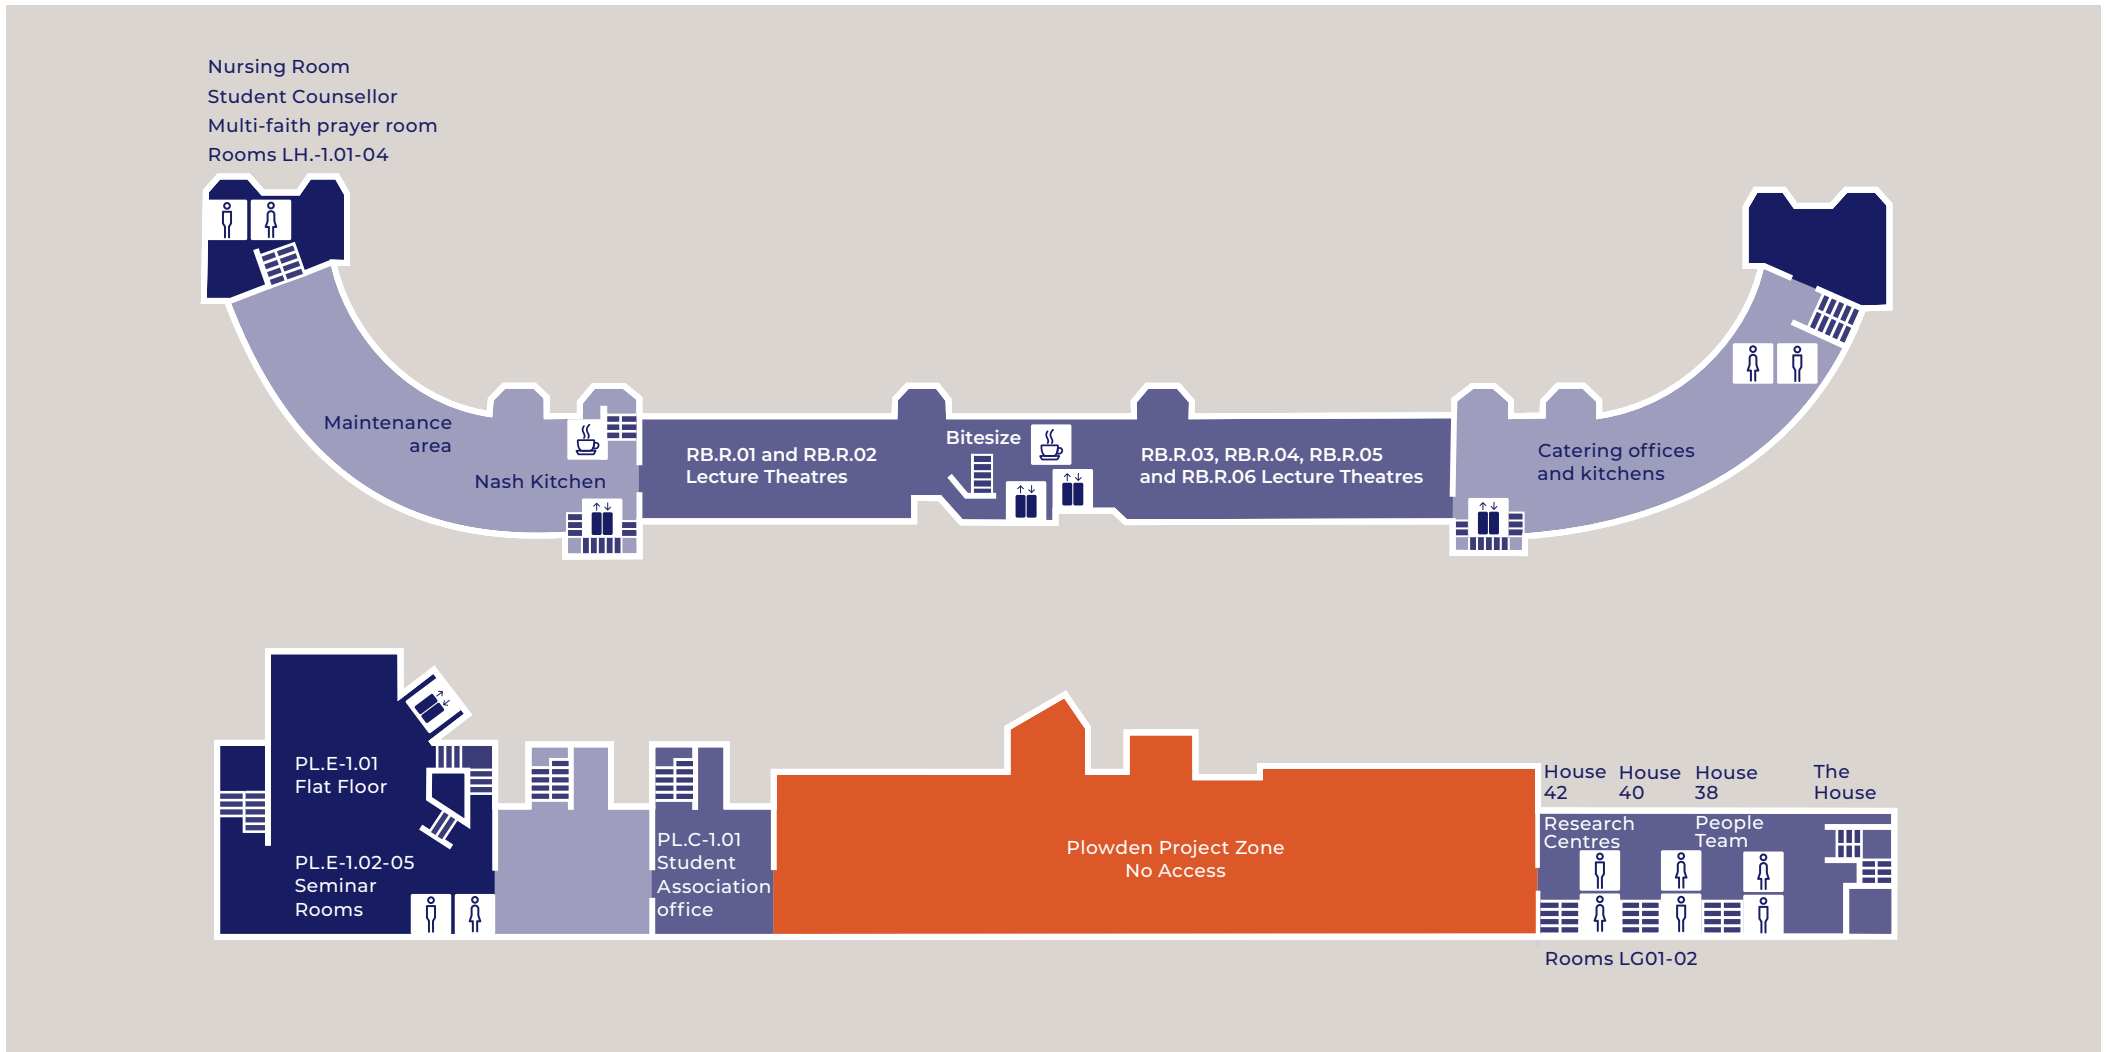

Sussex Place

FLOOR -1

Refer to page 6 for key legend

London
Business
School

London Business School

Regent's Park
London NW1 4SA
United Kingdom

Tel +44 (0)20 7000 7000

Fax +44 (0)20 7000 7001

london.edu