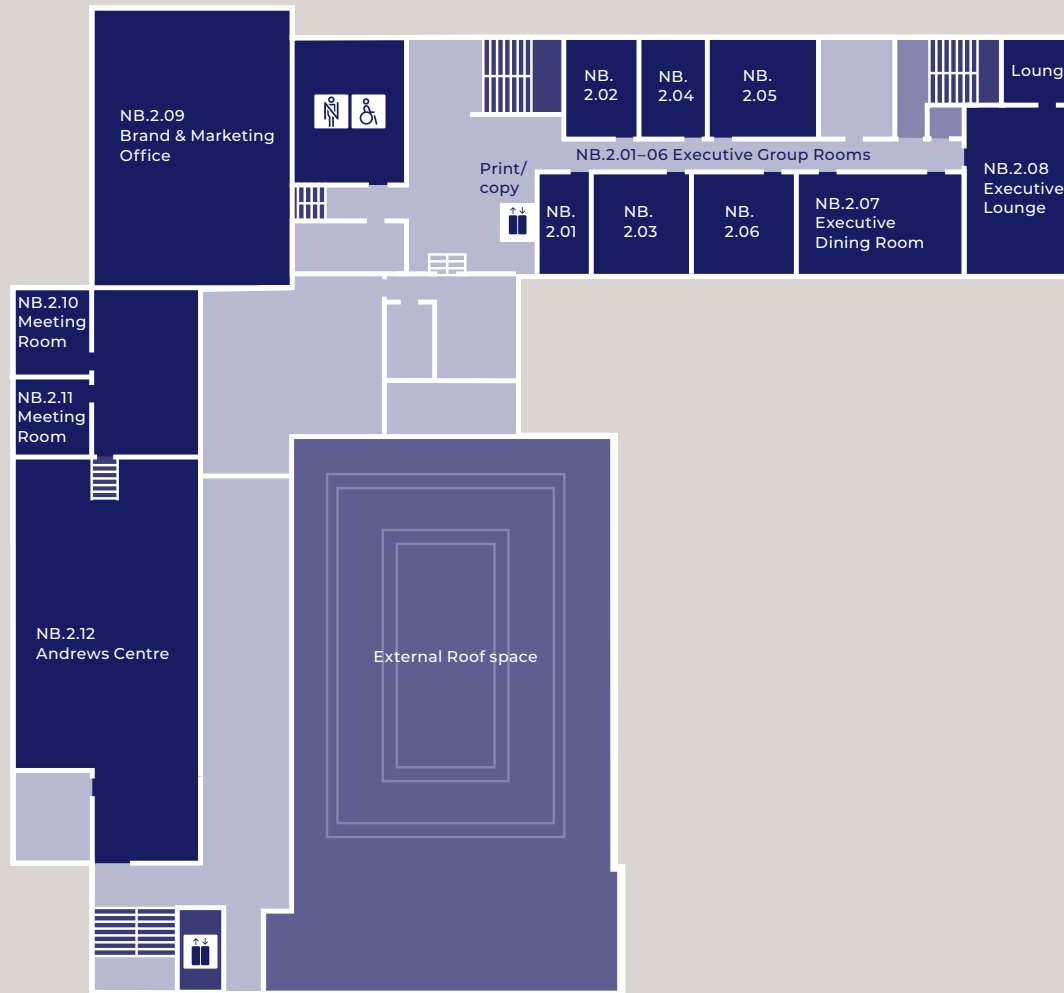

North Building

SECOND FLOOR

Refer to page 6 for key legend