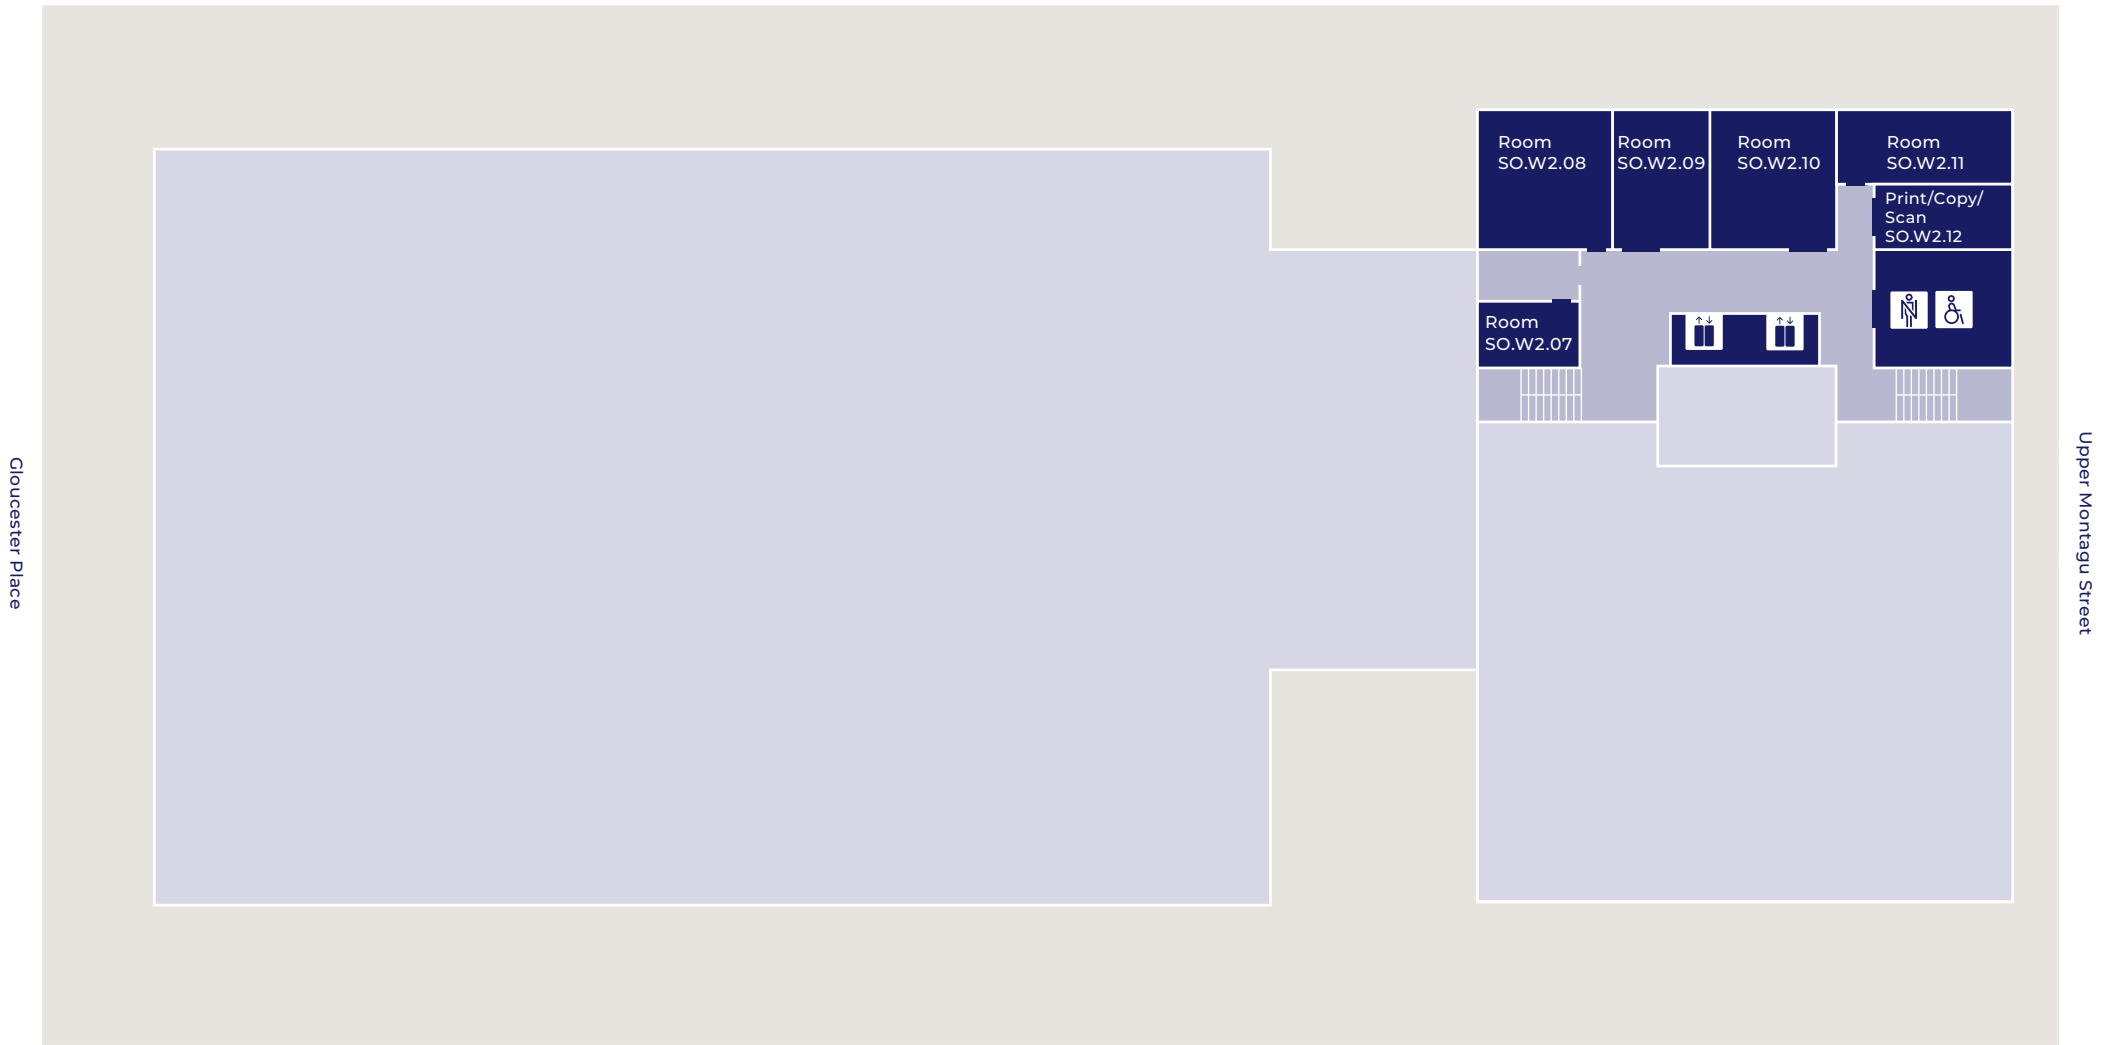

Tel +44 (0)20 7000 7000
 Fax +44 (0)20 7000 7001
london.edu

Sammy Ofer Centre

2nd FLOOR

Marylebone Road

Refer to page 6 for key legend

Sammy Ofer Centre

2nd FLOOR MEZZANINE

Gloucester Place