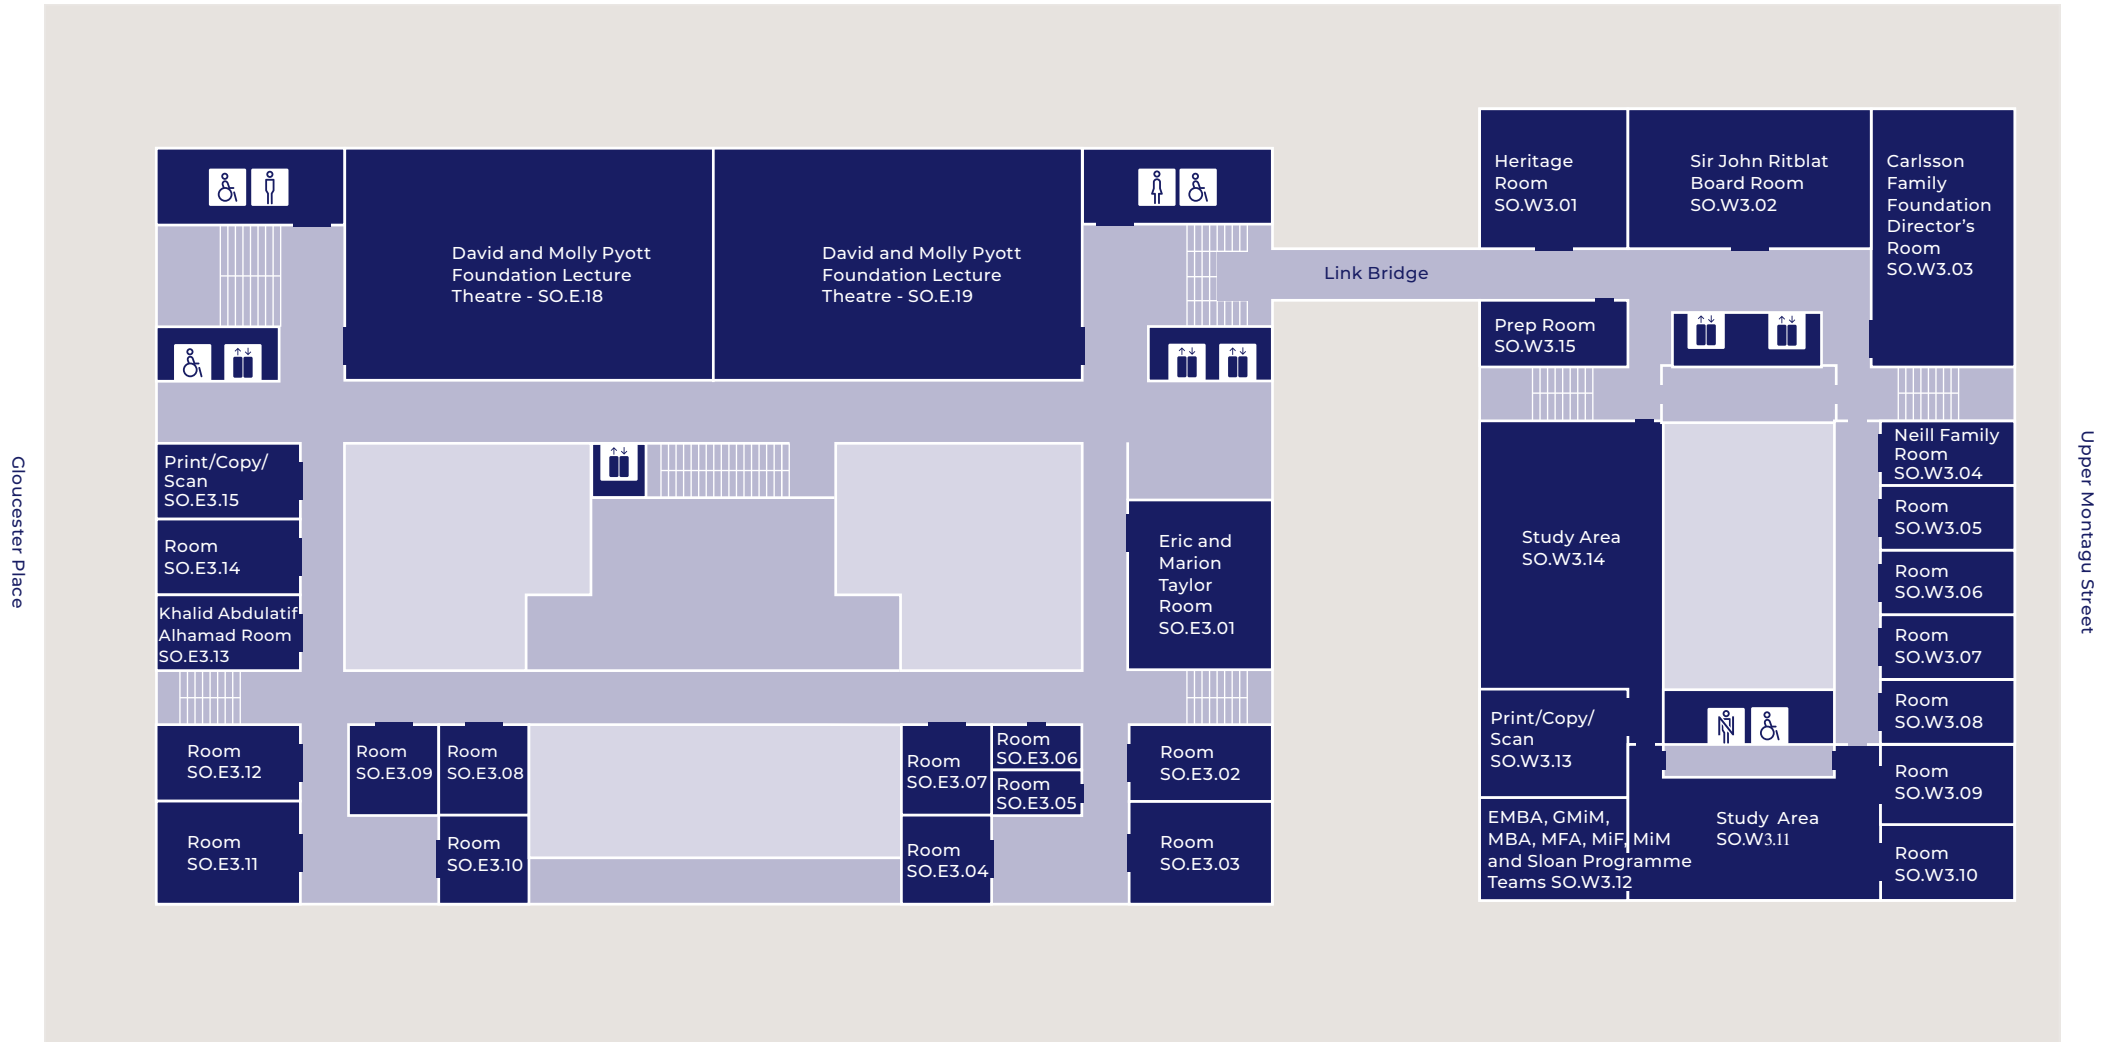

Sammy Ofer Centre

3rd FLOOR

Marylebone Road

Refer to page 6 for key legend

London Business School

London Business School
Regent's Park
London NW1 4SA
United Kingdom

Sammy Ofer Centre
97-113 Marylebone Road
London NW1 5PT
United Kingdom

Tel +44 (0)20 7000 7000
Fax +44 (0)20 7000 7001

london.edu