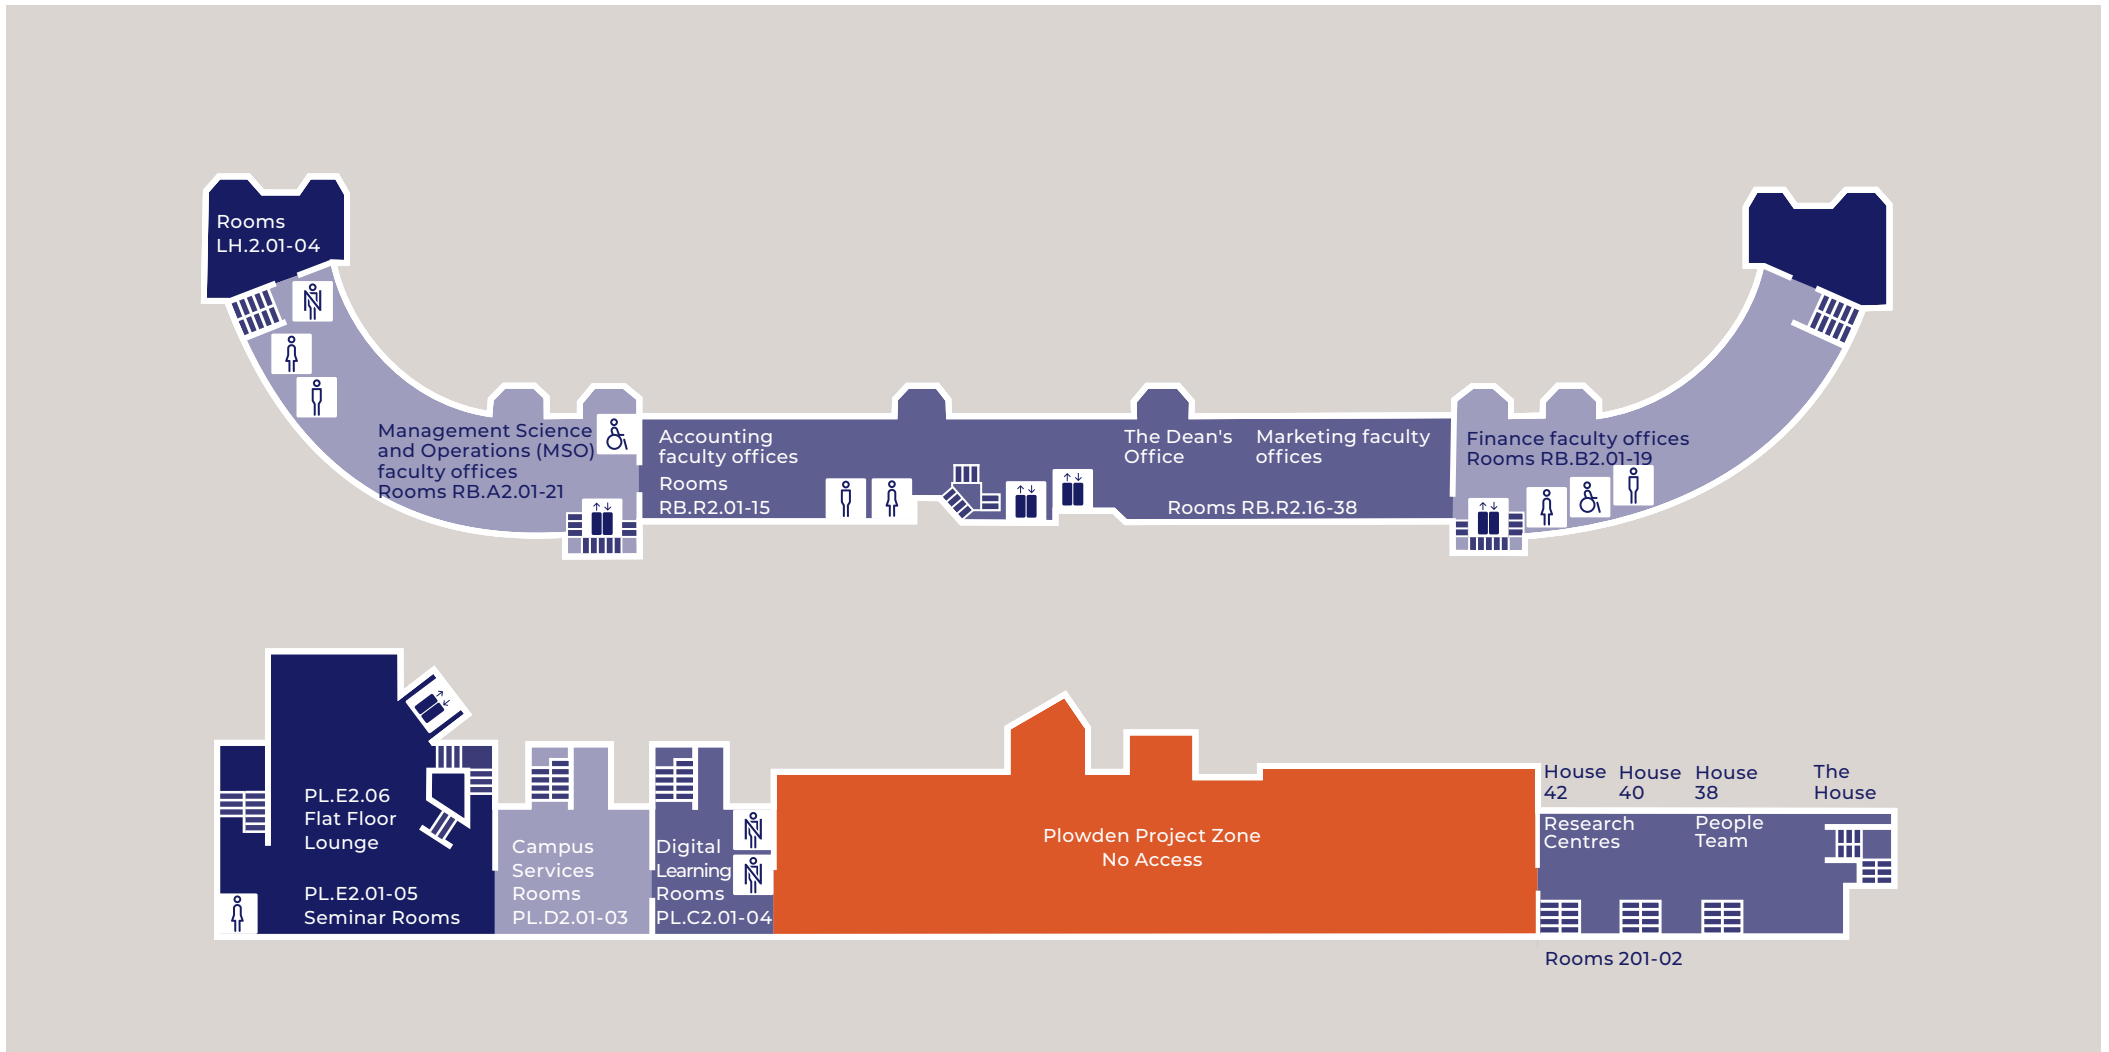

Refer to page 6 for key legend