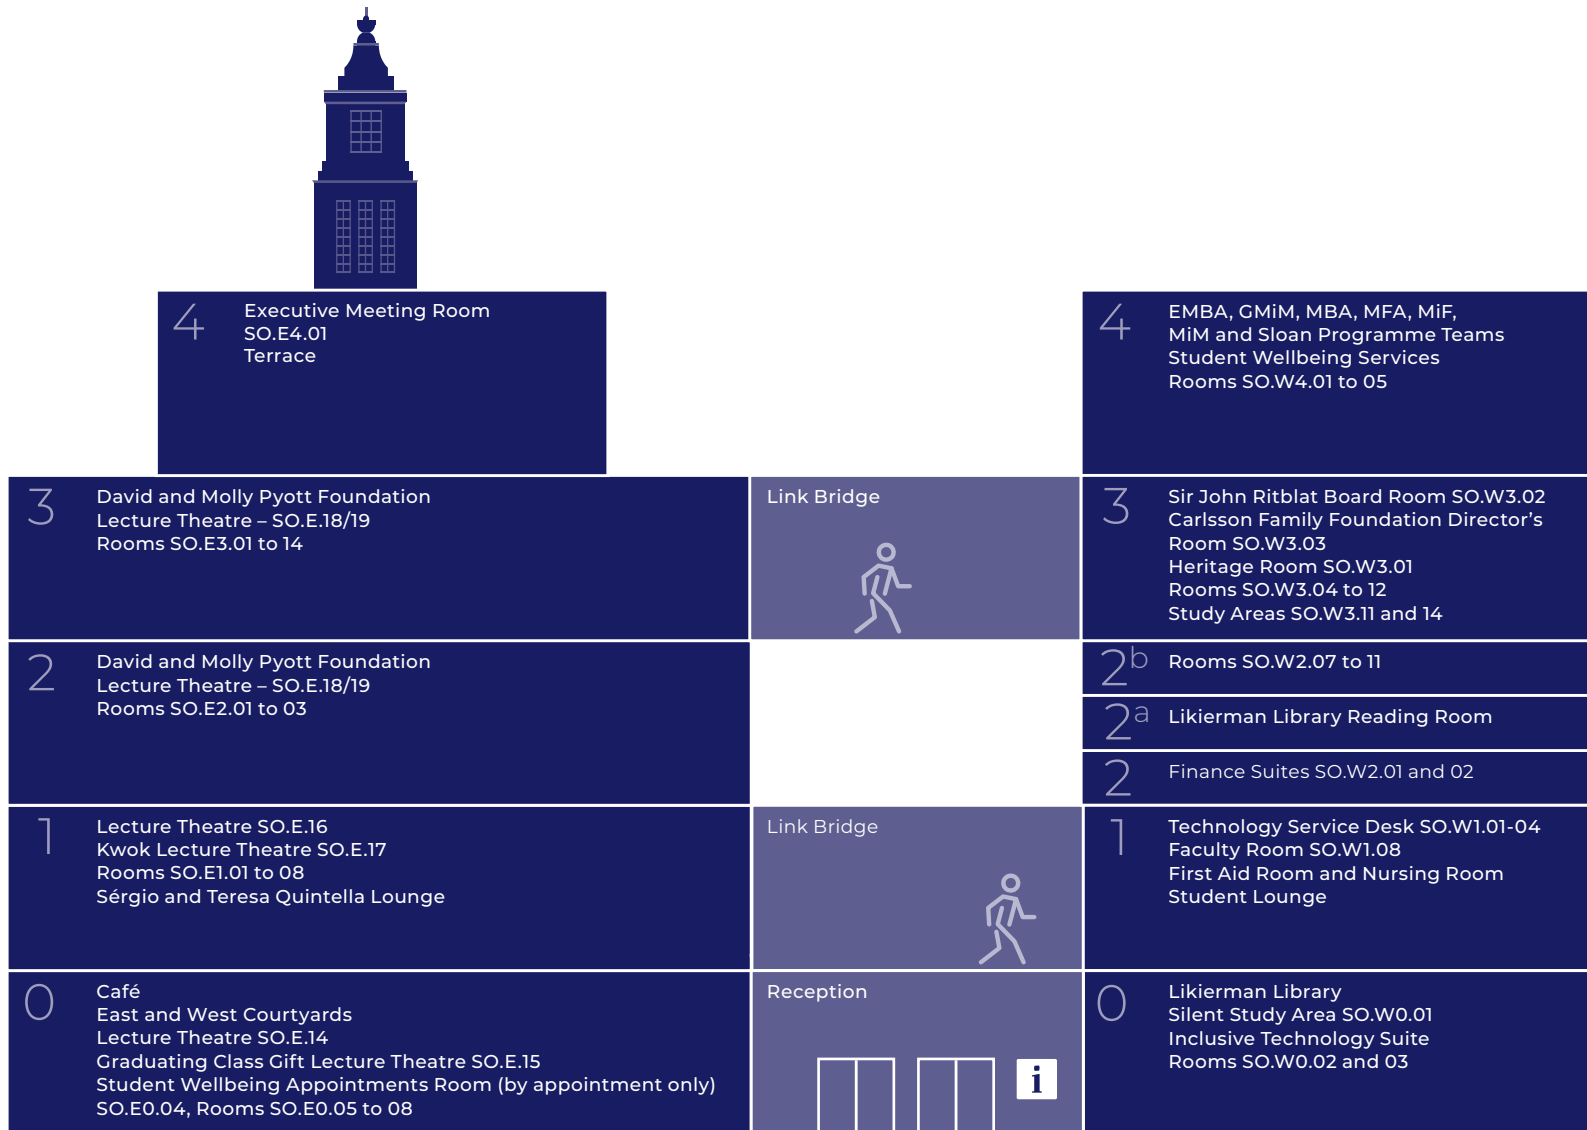

Sammy Ofer Centre

The nearest tube station is Baker Street – use the underpass to cross to the south side of Marylebone Road and walk westbound, the building will be on your left.

From Sussex Place, go straight down Gloucester Place and use the east-side pedestrian crossing at the junction with Marylebone Road.

From Taunton Centre, turn left on Balcombe Street and use the pedestrian crossing at the junction with Marylebone Road.

Refer to page 6 for key legend