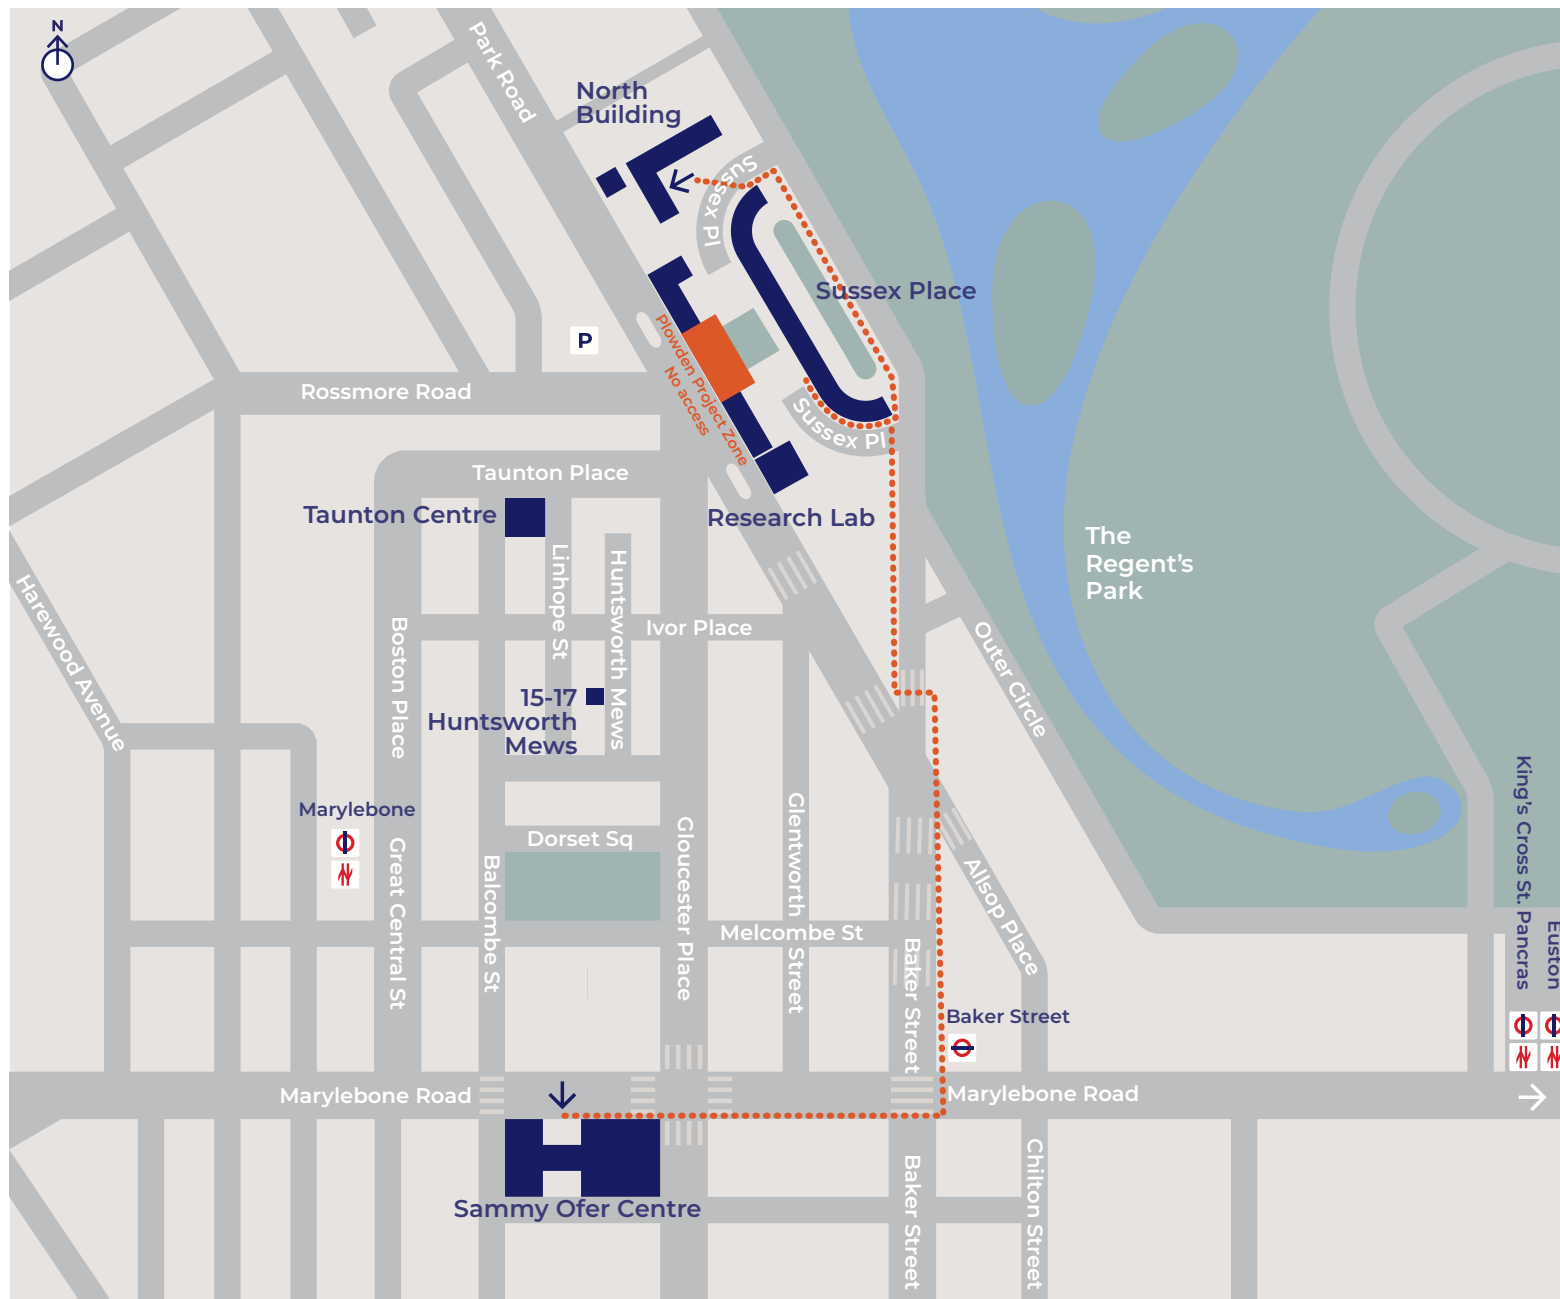

Campus overview

walking routes as a result of Plowden Closure

Postcodes for finding routes or online directions not for mailing

Sussex Place – Plowden, Ratcliffe and North Buildings:
NW1 4SA

Research Lab
26 Park Road, NW1 4SH

Taunton:
NW1 6HB

Huntsworth Mews:
NW1 6DD

Sammy Ofer Centre:
NW1 5PT

London
Business
School

London Business School
Regent's Park
London NW1 4SA
United Kingdom

Tel +44 (0)20 7000 7000
Fax +44 (0)20 7000 7001

london.edu