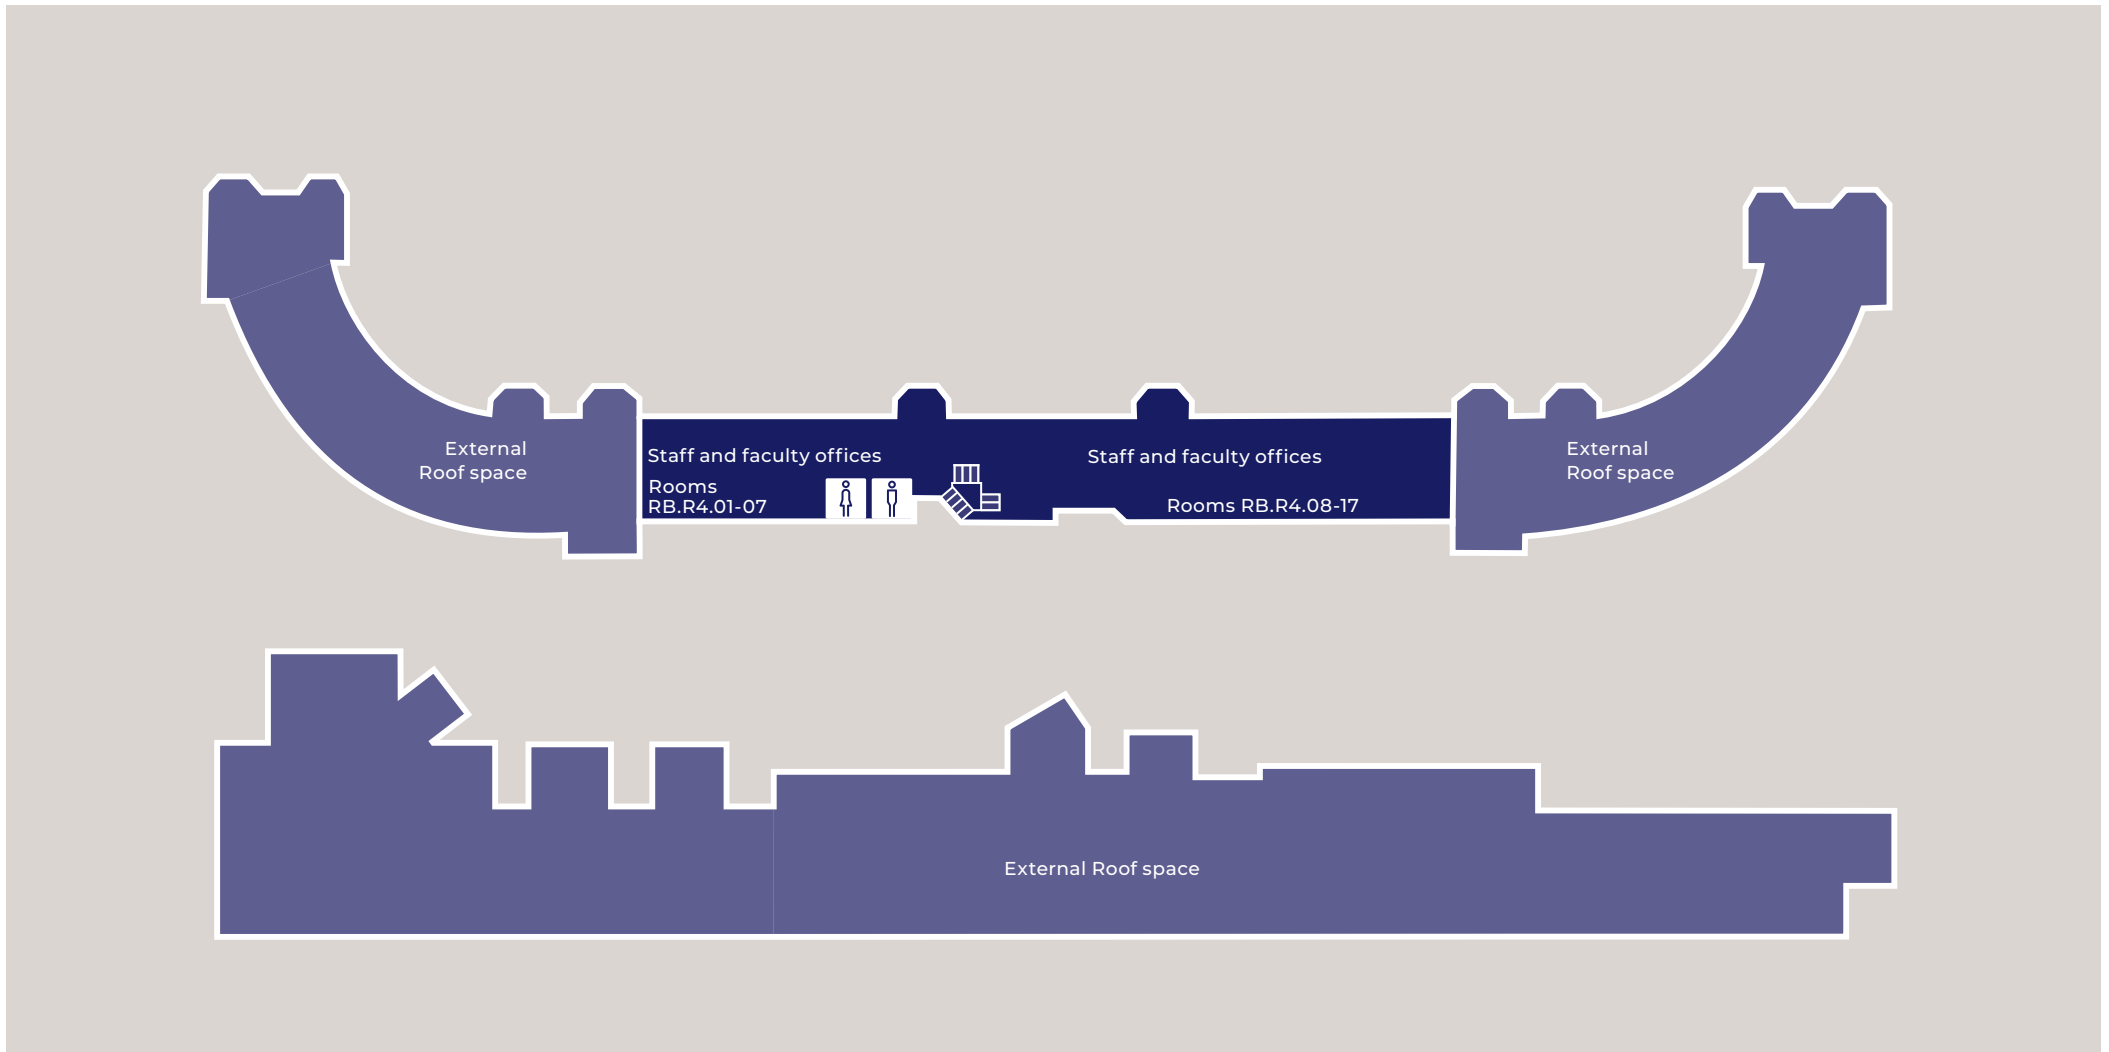

Refer to page 6 for key legend