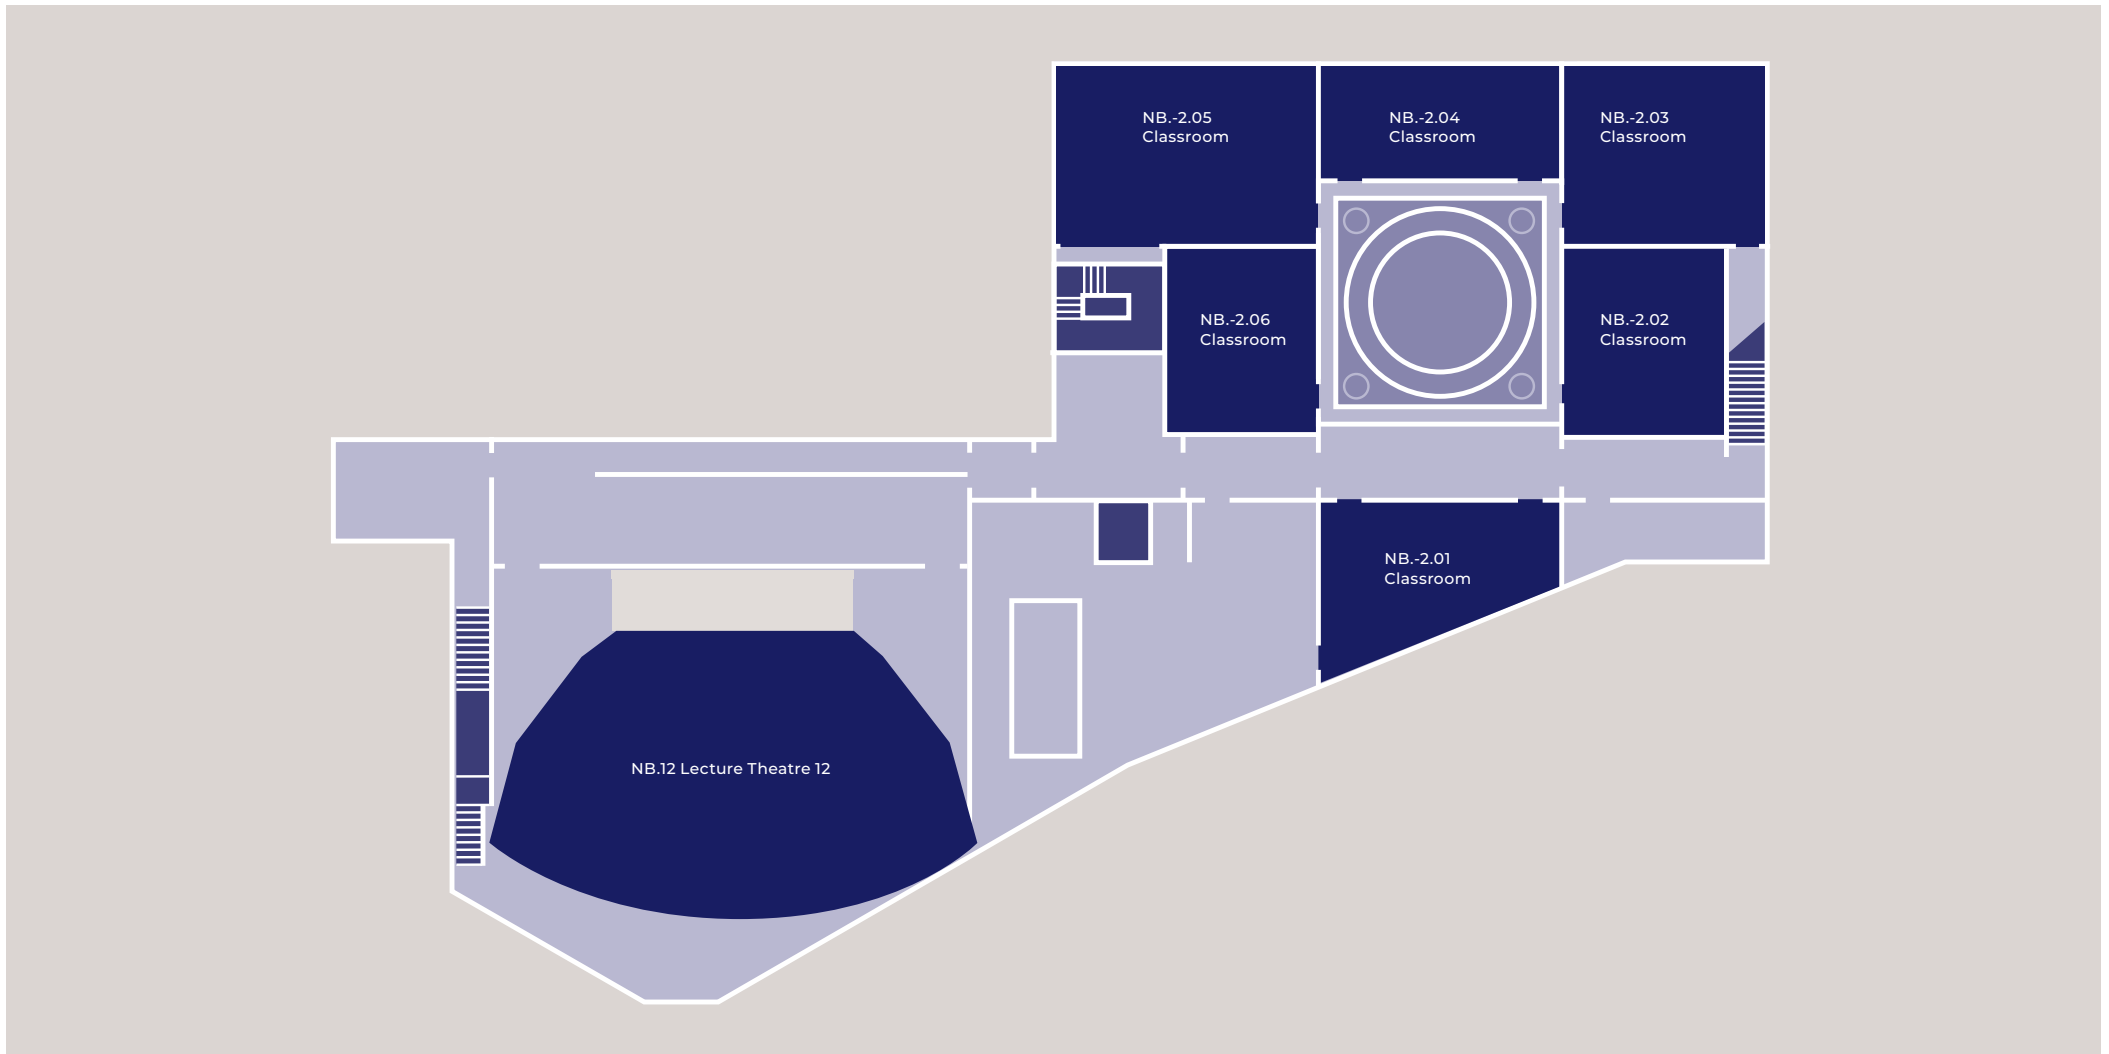

Refer to page 6 for key legend