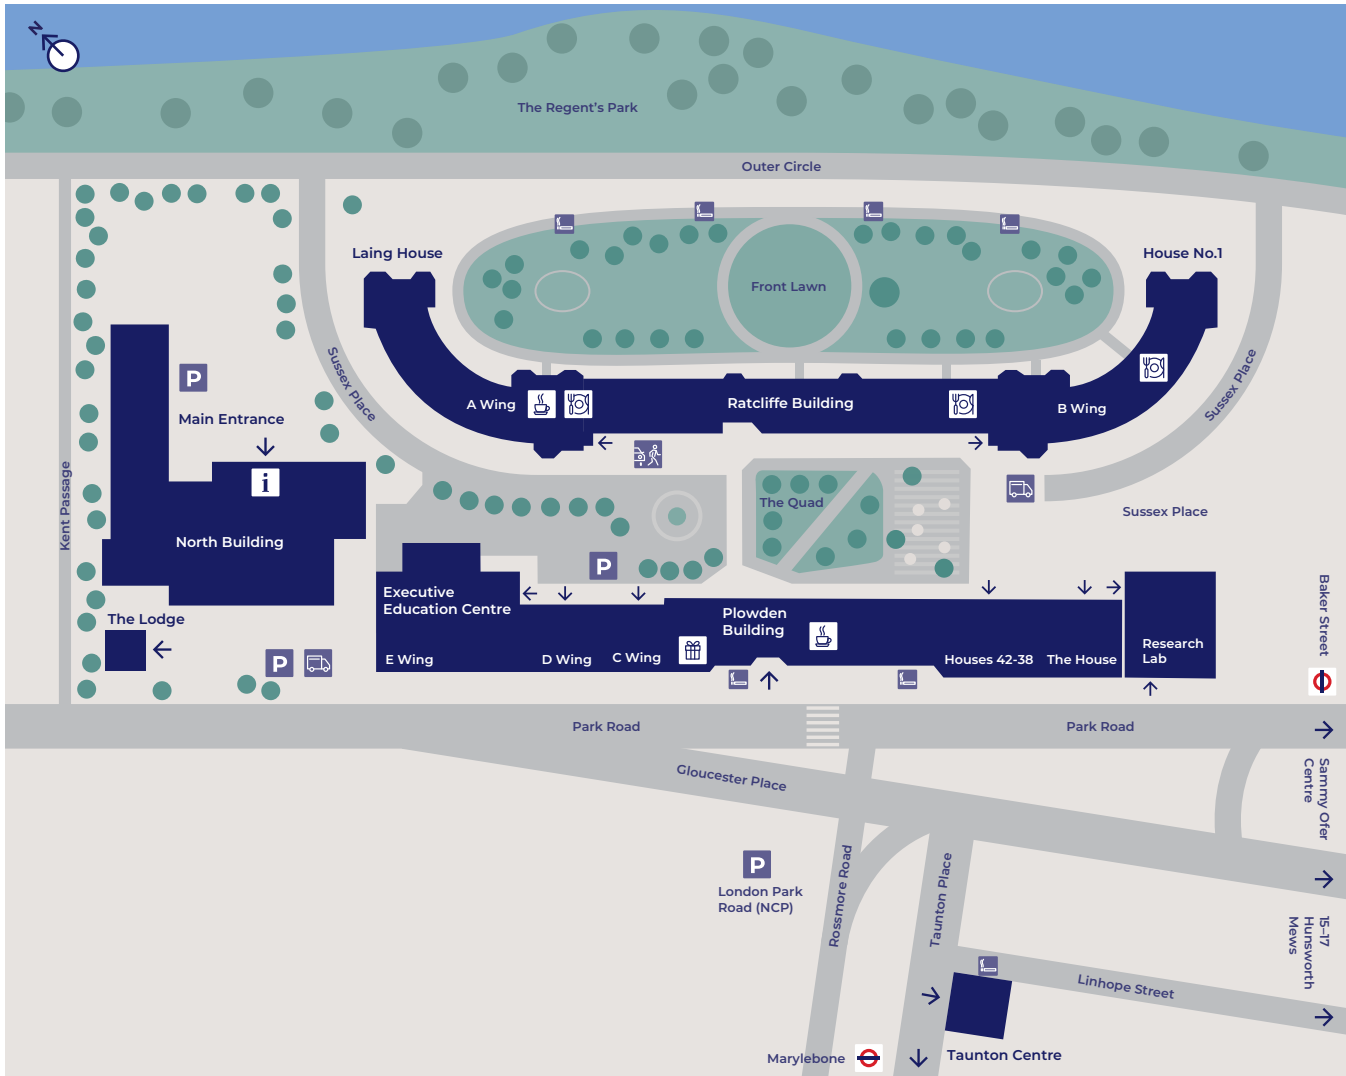

**london.edu**

**Useful link:**

London Underground map

**<https://tfl.gov.uk/maps/track/tube>**