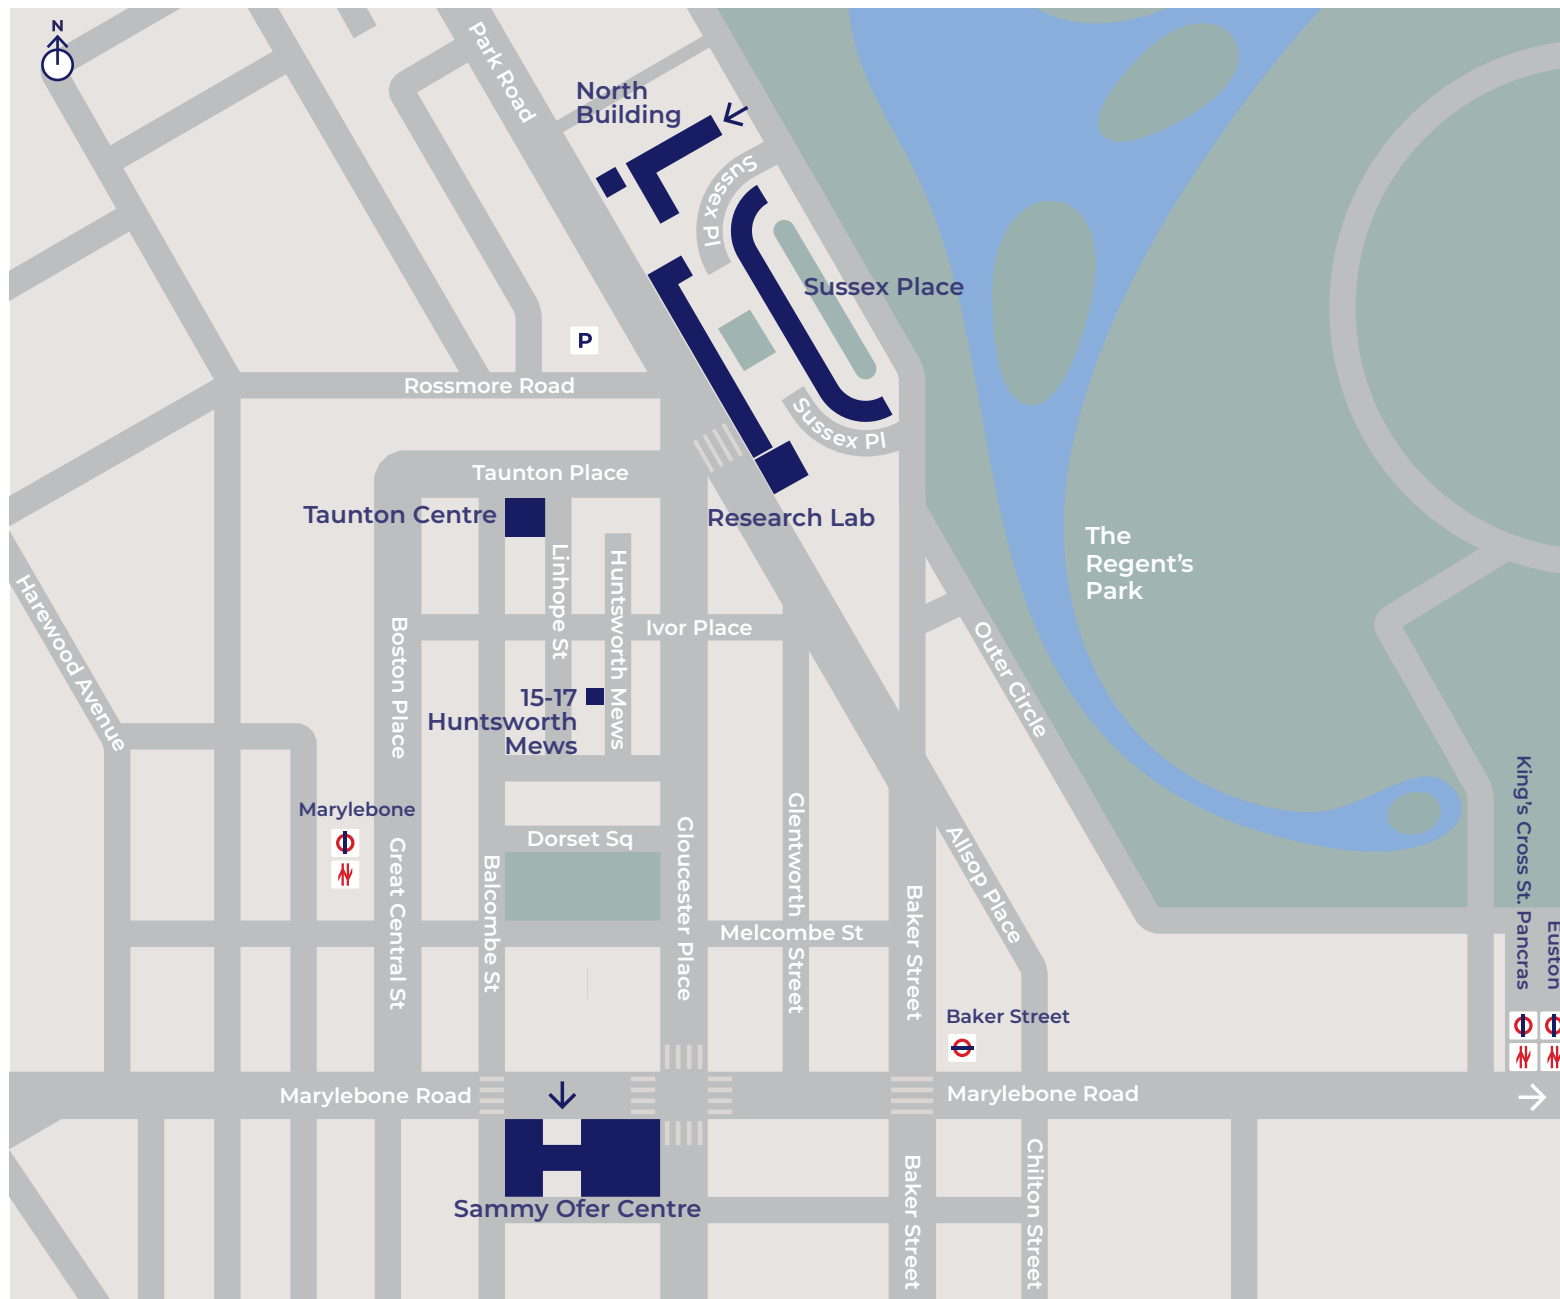

Campus overview

Postcodes for finding routes
or online directions
not for mailing

**Sussex Place –
Plowden, Ratcliffe and North Buildings:**
NW1 4SA

Research Lab
26 Park Road, NW1 4SH

Taunton:
NW1 6HB

Huntsworth Mews:
NW1 6DD

Sammy Ofer Centre:
NW1 5PT

London
Business
School

London Business School
Regent's Park
London NW1 4SA
United Kingdom

Tel +44 (0)20 7000 7000
Fax +44 (0)20 7000 7001

london.edu