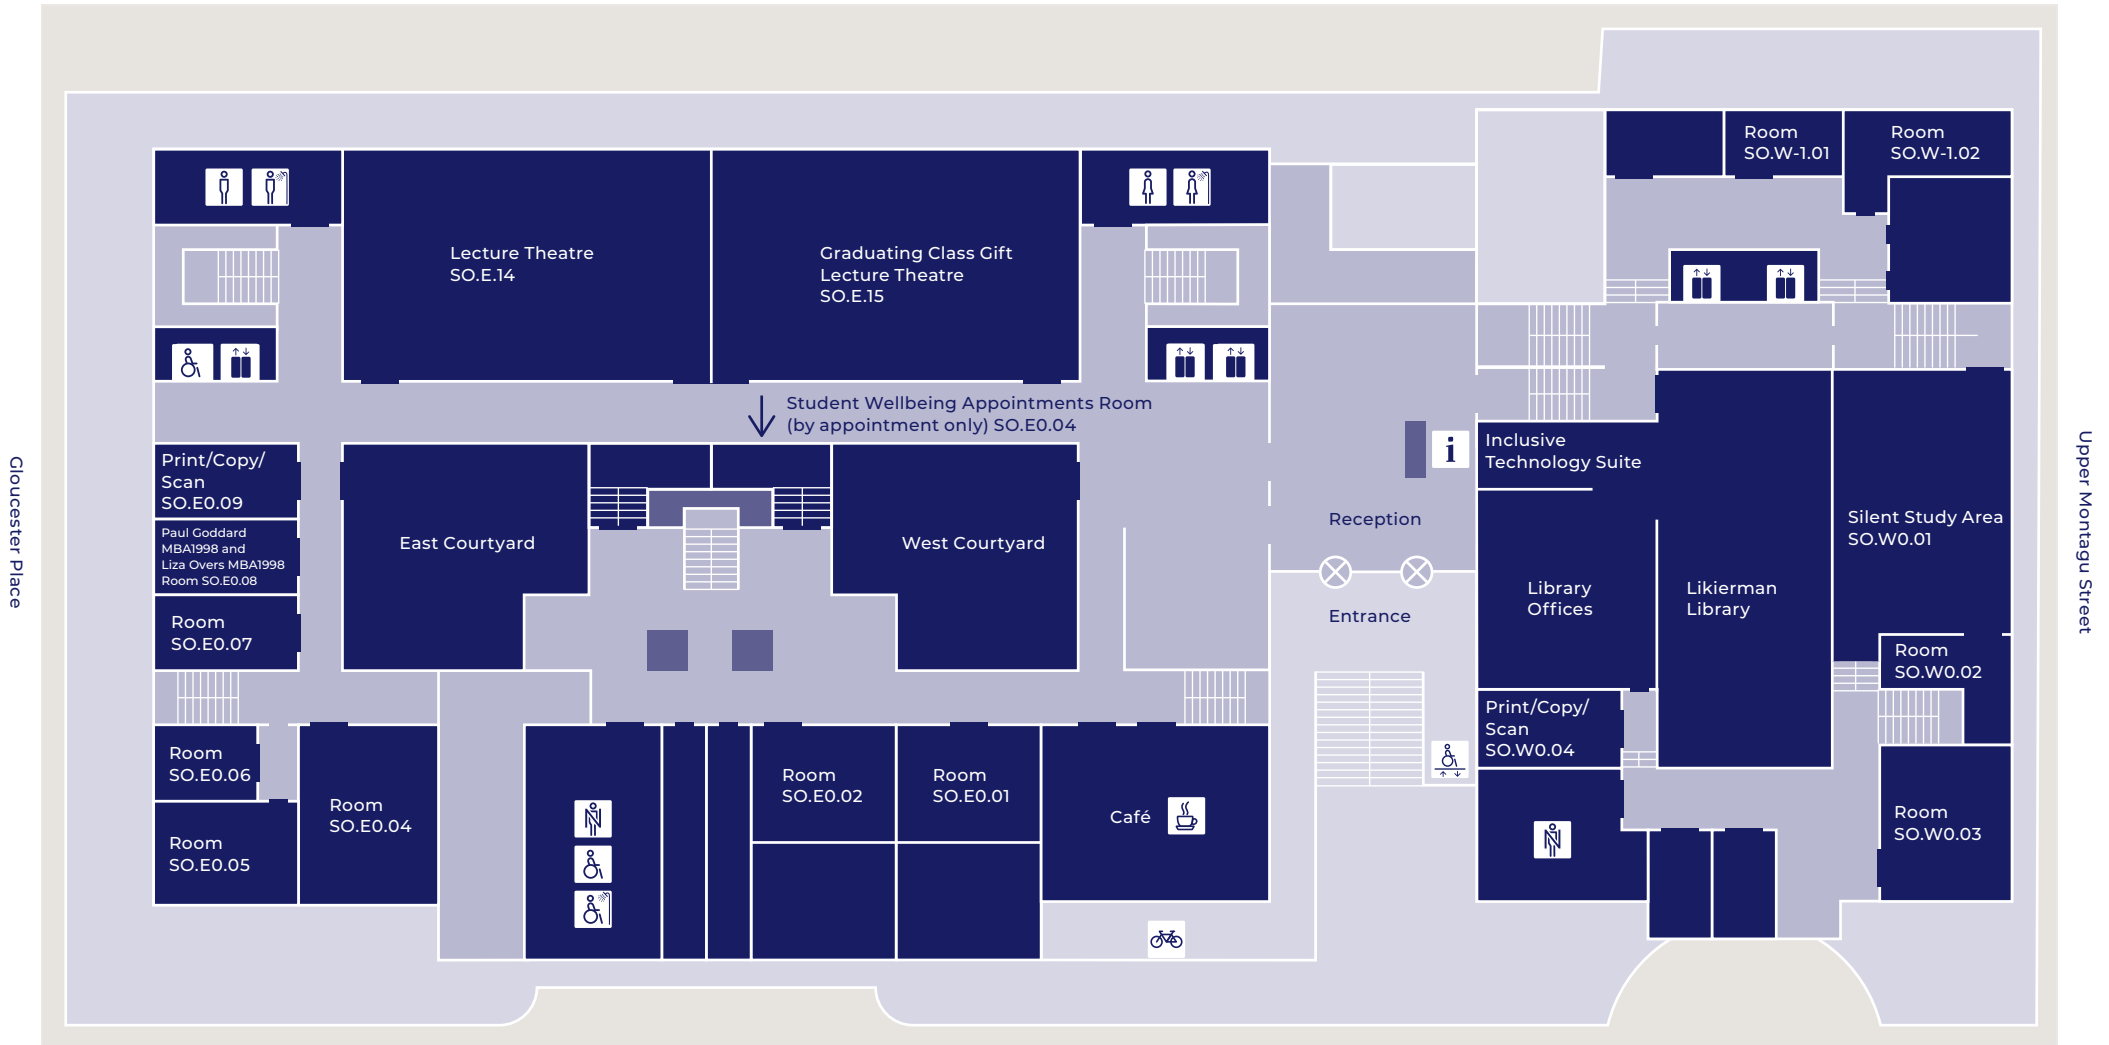

Sammy Ofer Centre

GROUND FLOOR

Marylebone Road

Refer to page 6 for key legend

London Business School

London Business School
Regent's Park
London NW1 4SA
United Kingdom

Sammy Ofer Centre
97-113 Marylebone Road
London NW1 5PT
United Kingdom

Tel +44 (0)20 7000 7000
Fax +44 (0)20 7000 7001

london.edu