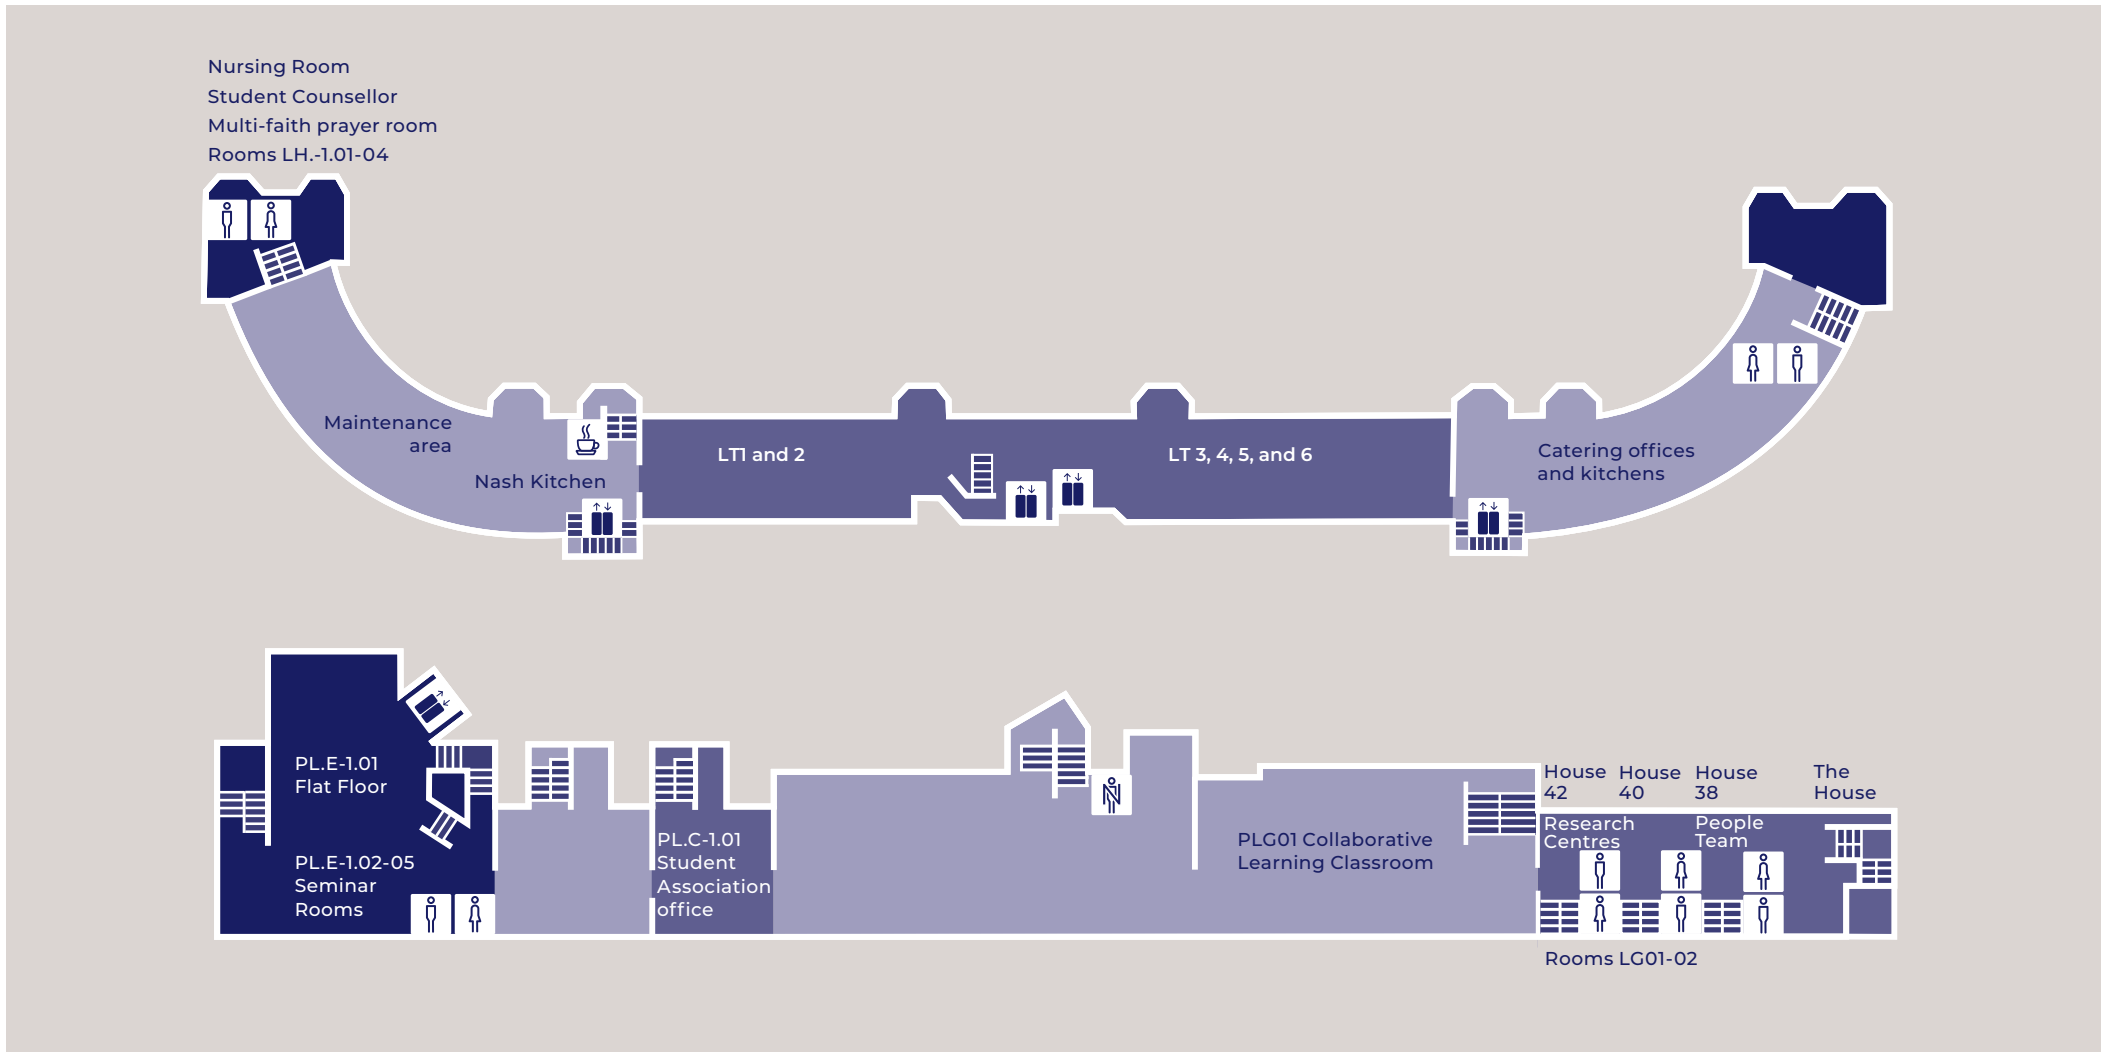

Sussex Place

LOWER GROUND FLOOR

Refer to page 6 for key legend