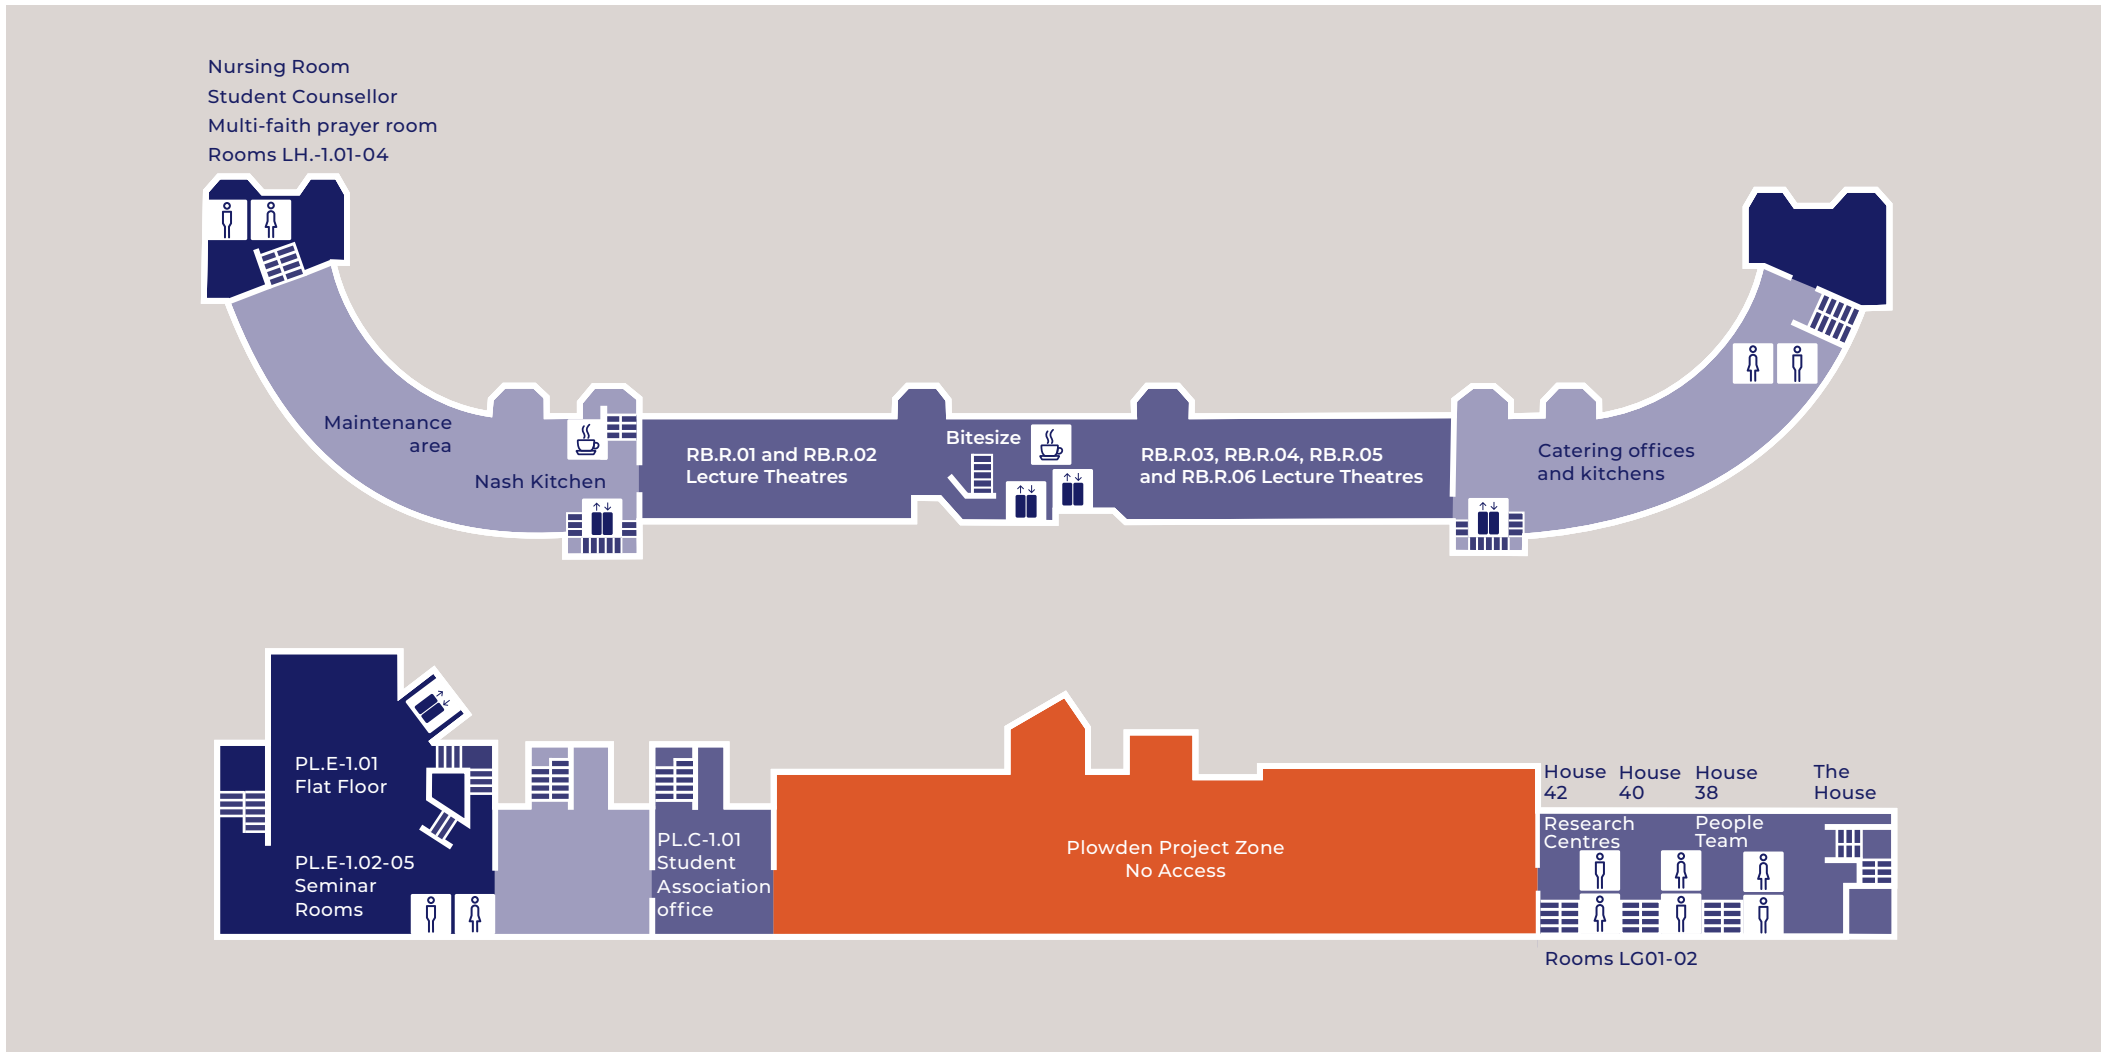

Sussex Place

FLOOR -1

Refer to page 6 for key legend