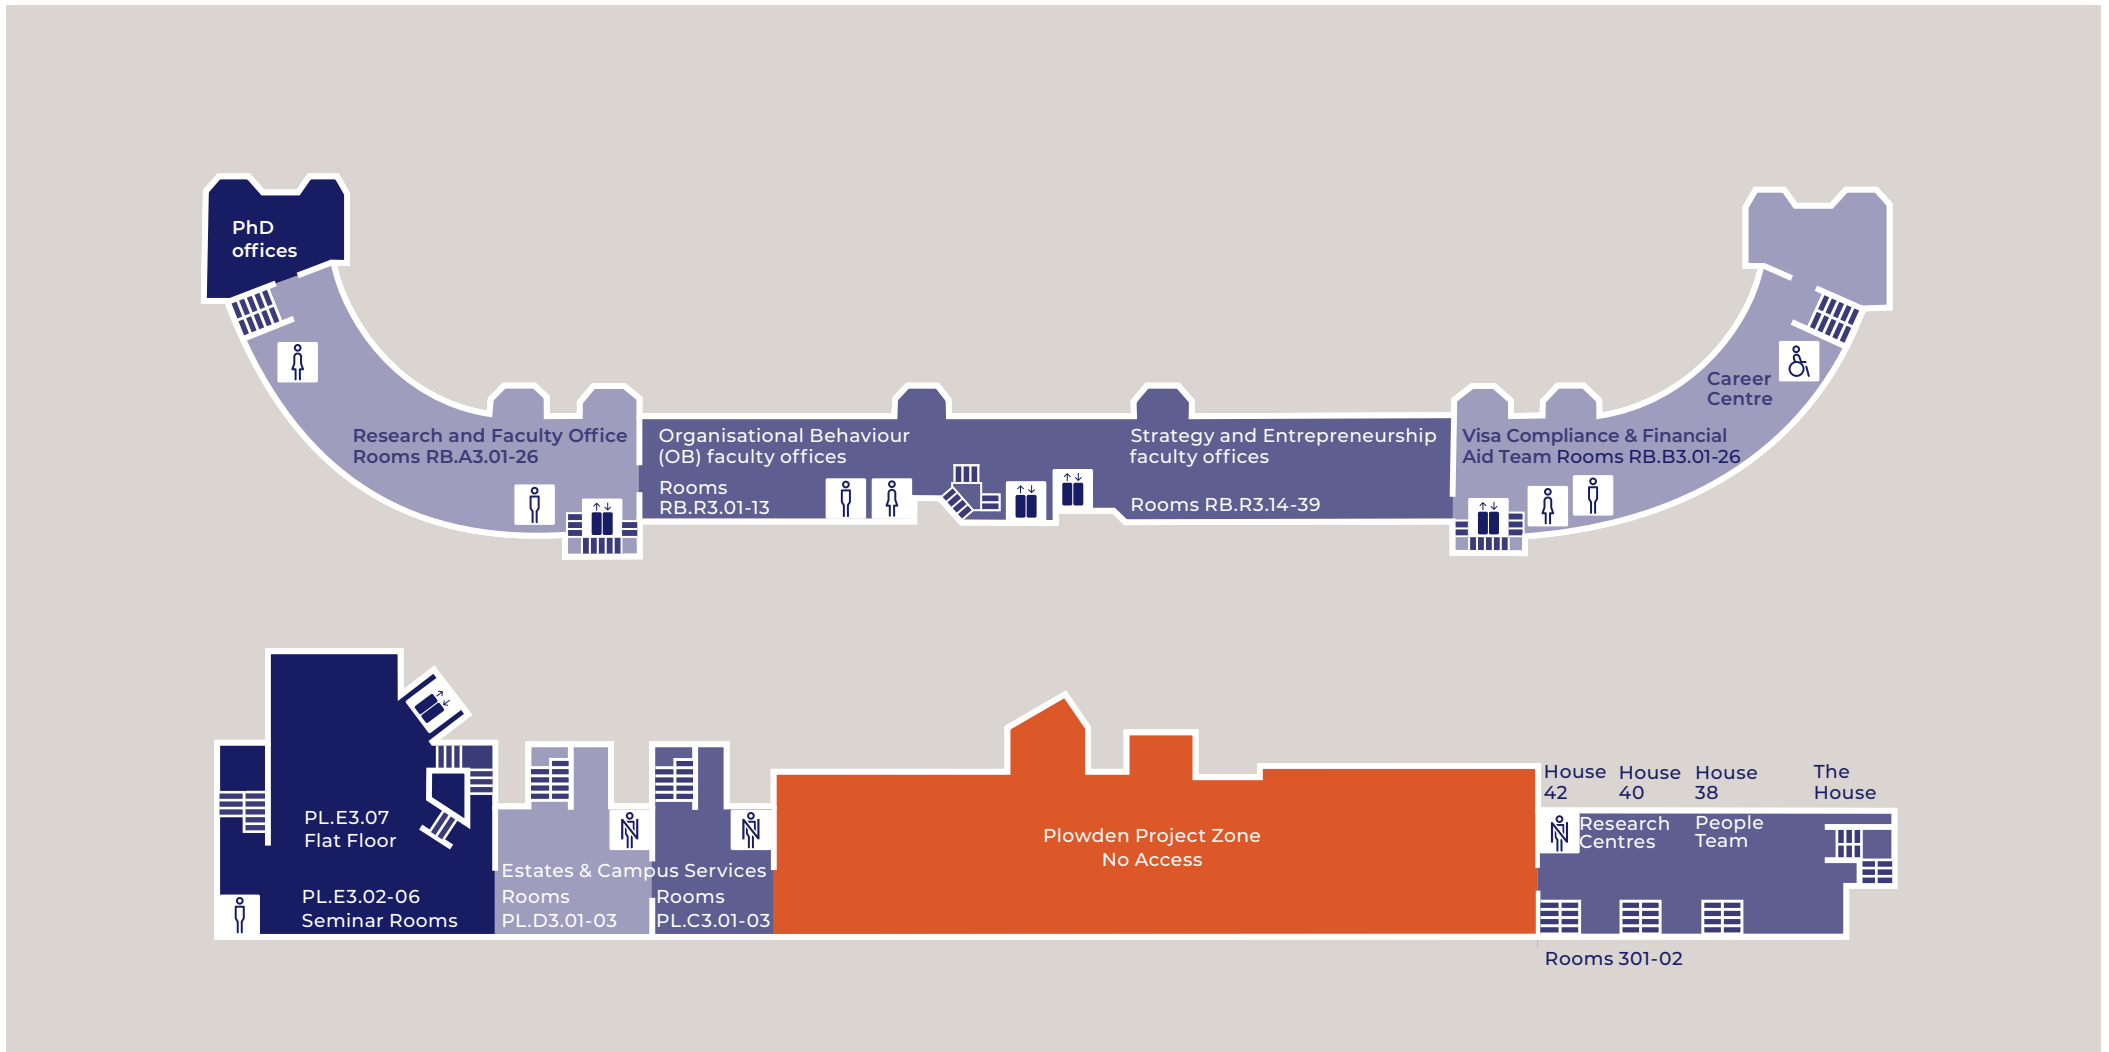

Sussex Place

THIRD FLOOR

Refer to page 6 for key legend

London
Business
School

London Business School

Regent's Park
London NW1 4SA
United Kingdom

Tel +44 (0)20 7000 7000

Fax +44 (0)20 7000 7001

london.edu