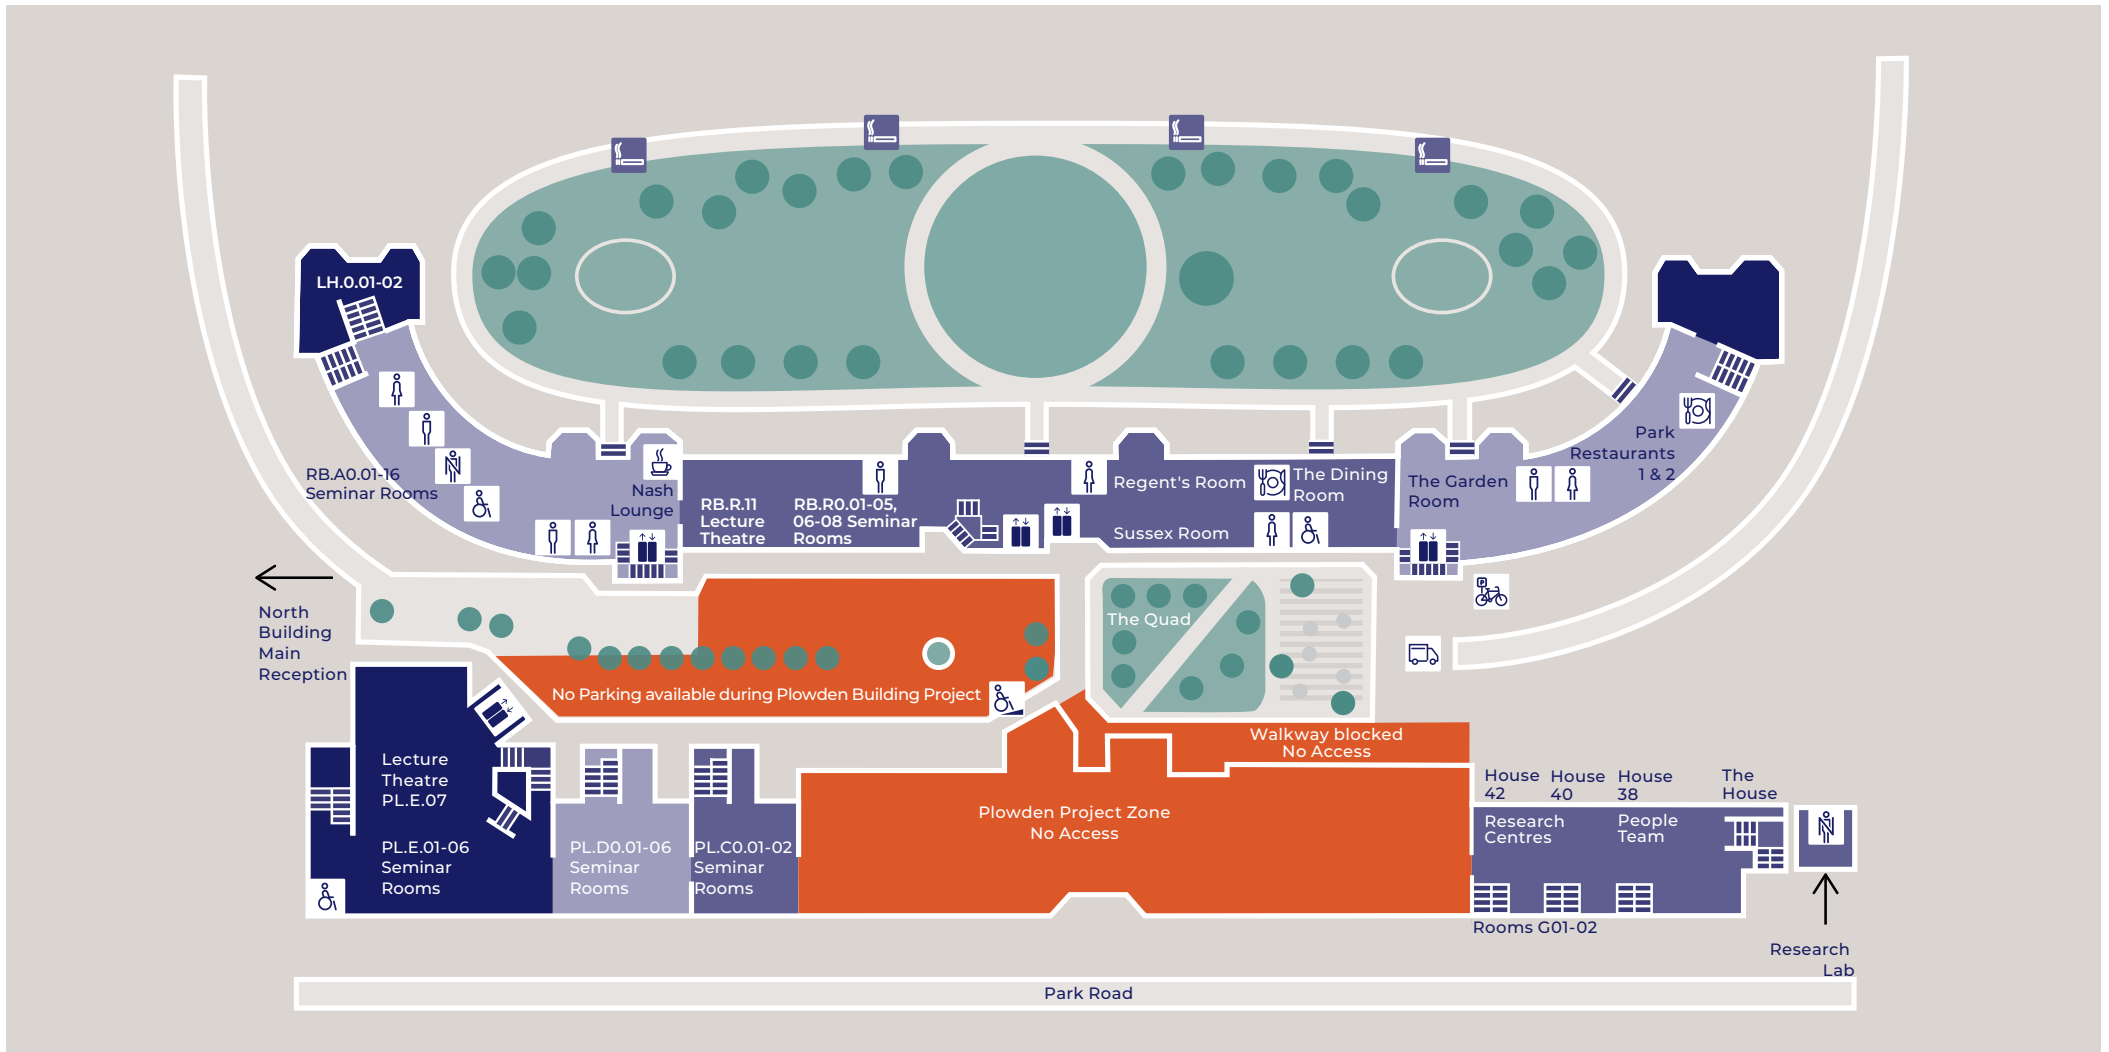

Sussex Place

GROUND FLOOR

Refer to page 6 for key legend

London
Business
School

London Business School
Regent's Park
London NW1 4SA
United Kingdom

Tel +44 (0)20 7000 7000
Fax +44 (0)20 7000 7001

london.edu