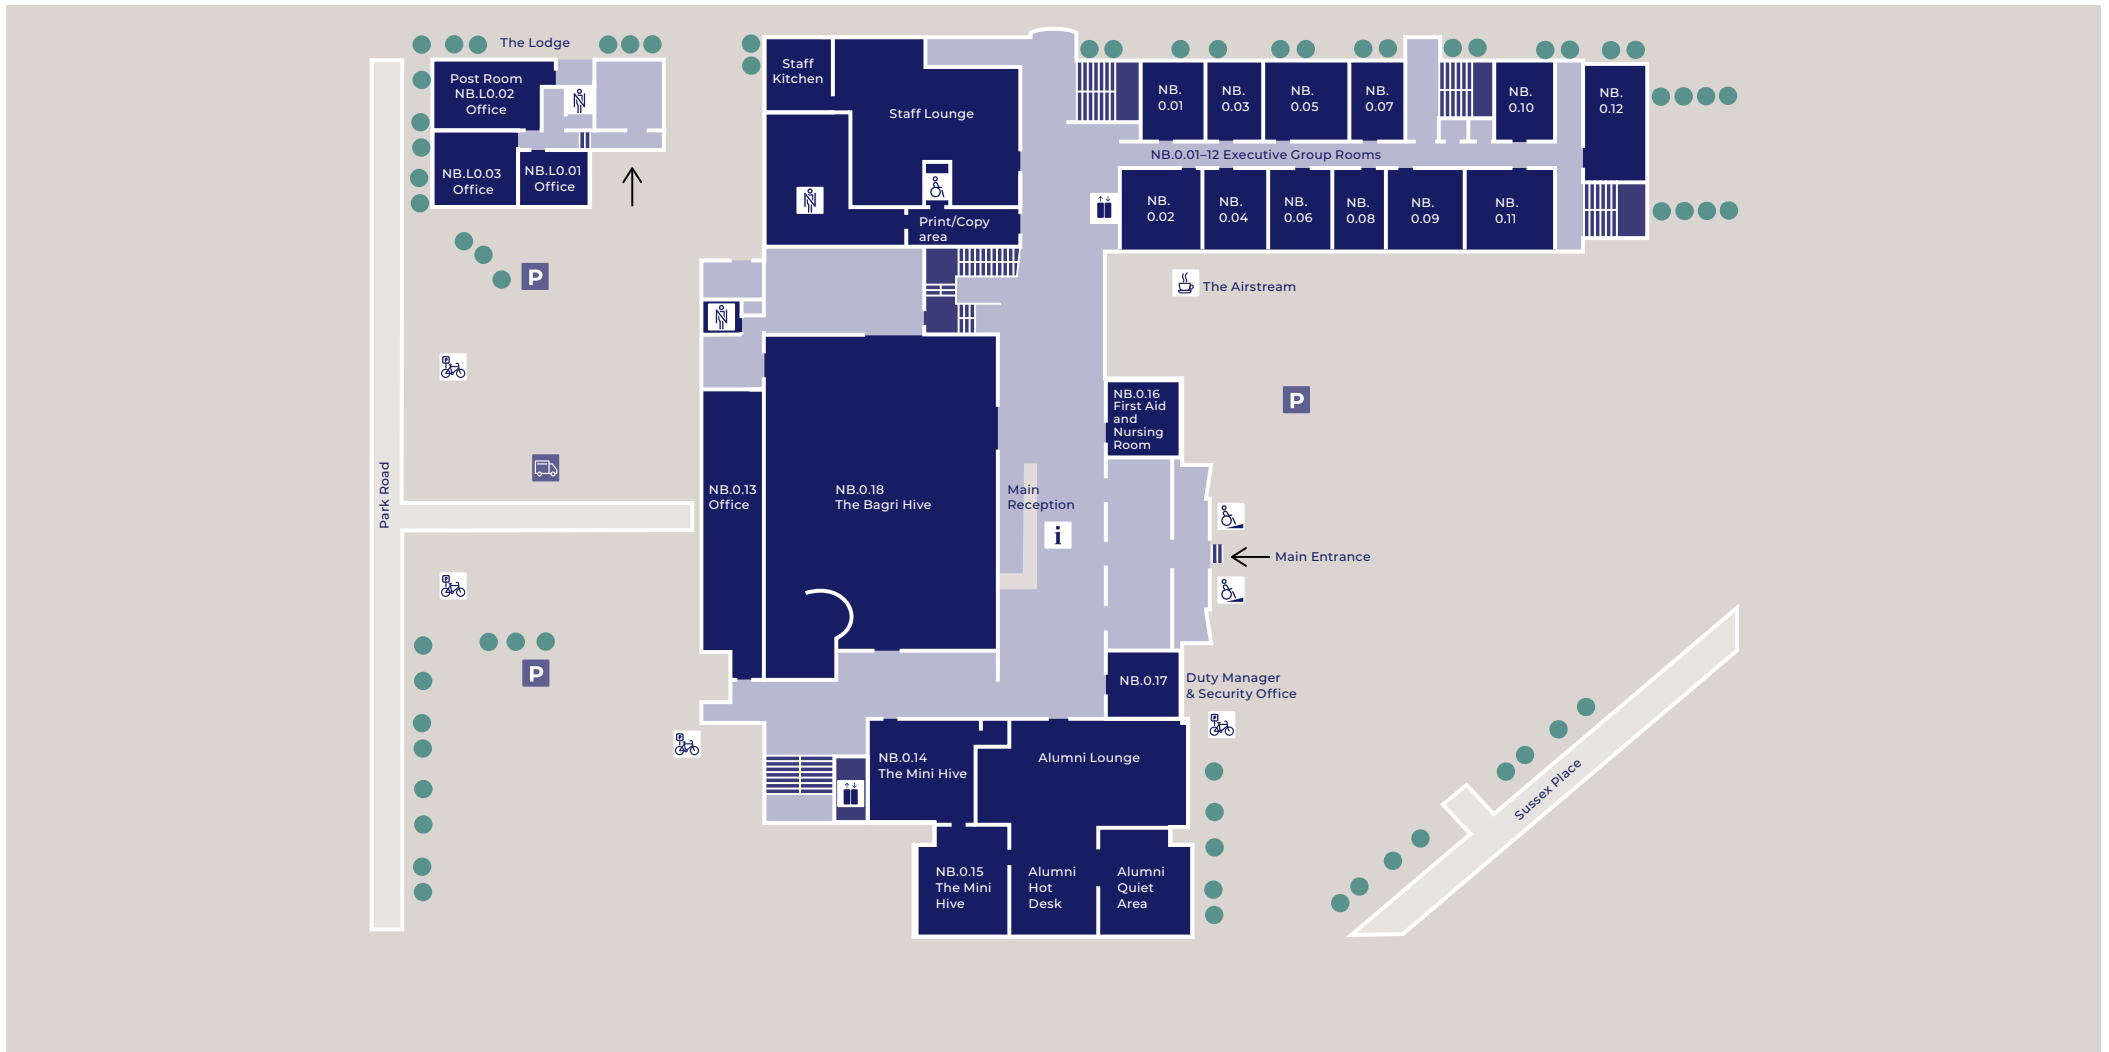

North Building

GROUND FLOOR

Refer to page 6 for key legend