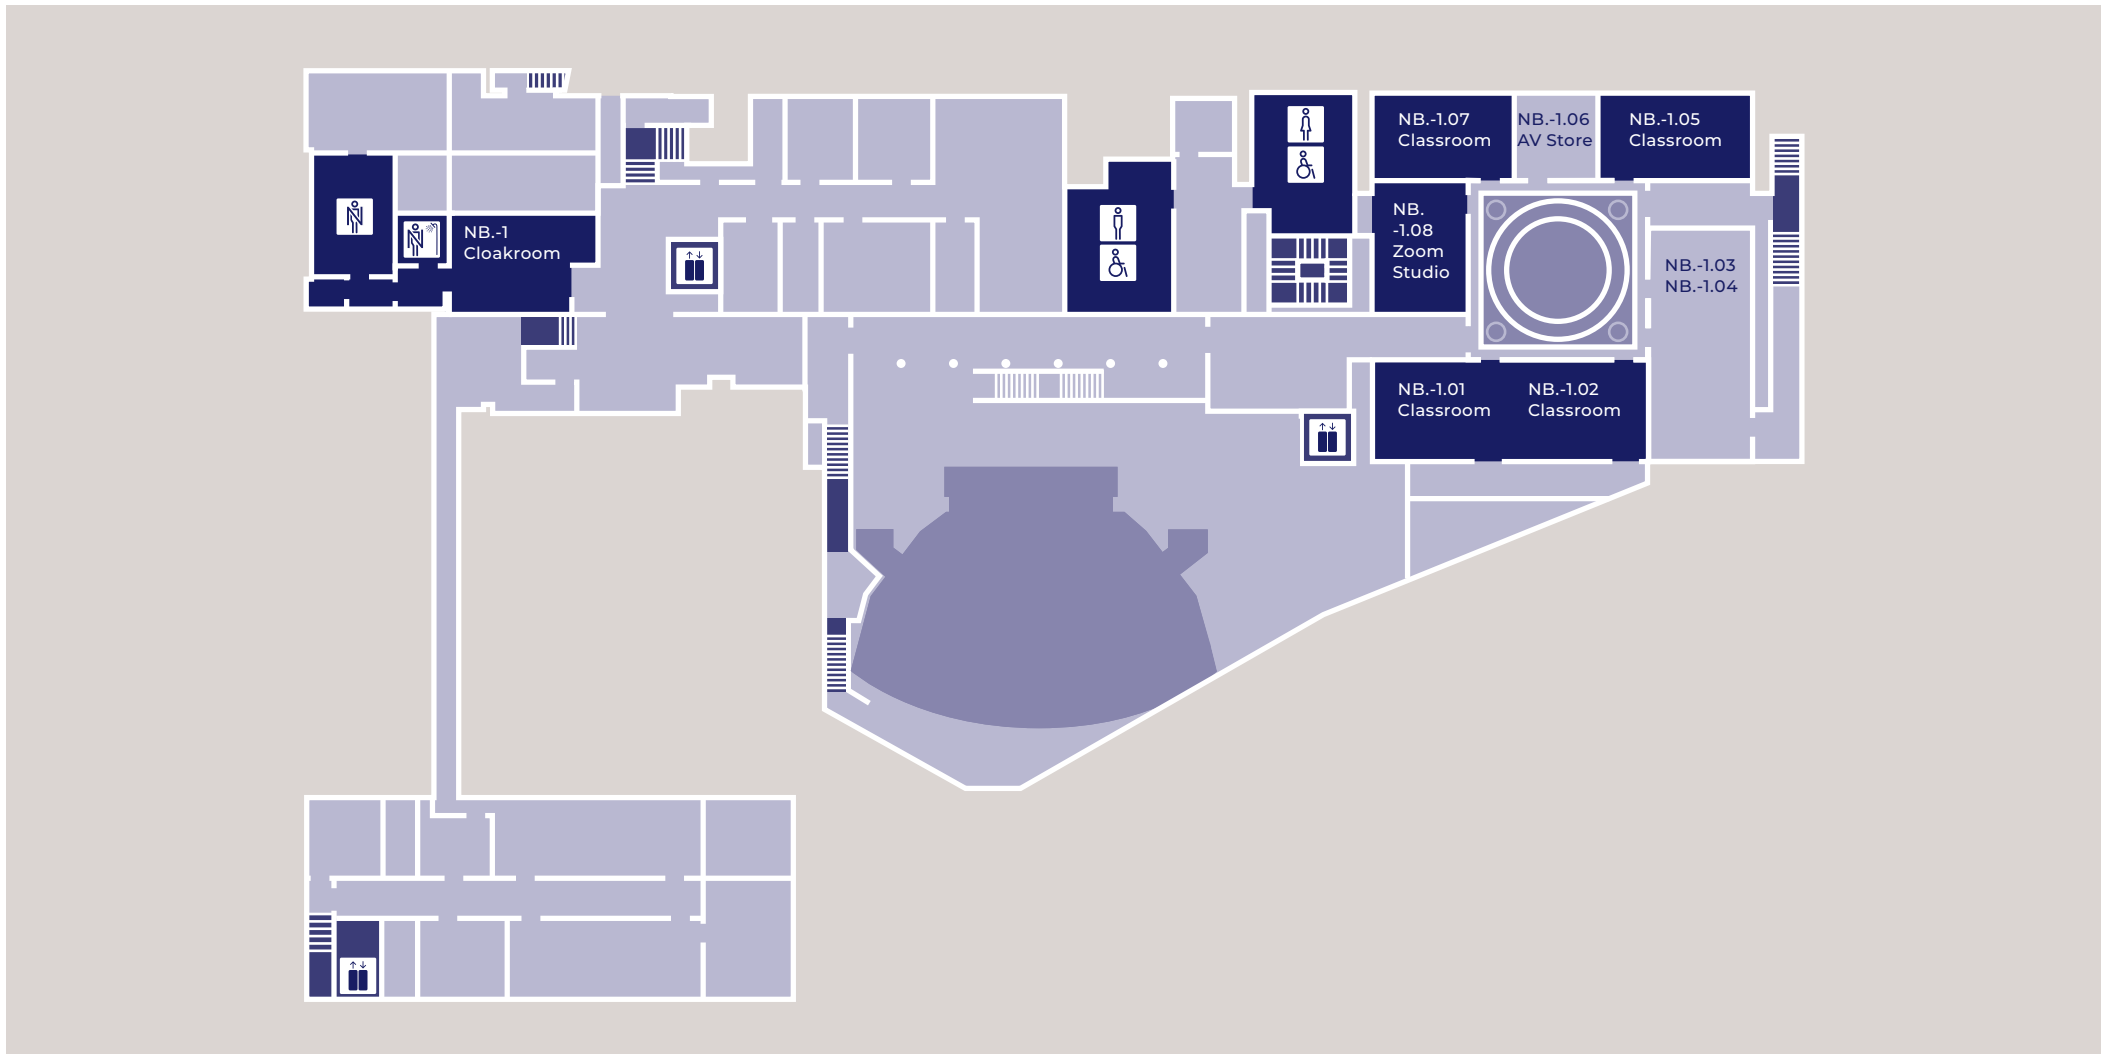

North Building

FLOOR -1

Refer to page 6 for key legend

London Business School
Regent's Park
London NW1 4SA
United Kingdom

Tel +44 (0)20 7000 7000
Fax +44 (0)20 7000 7001
london.edu