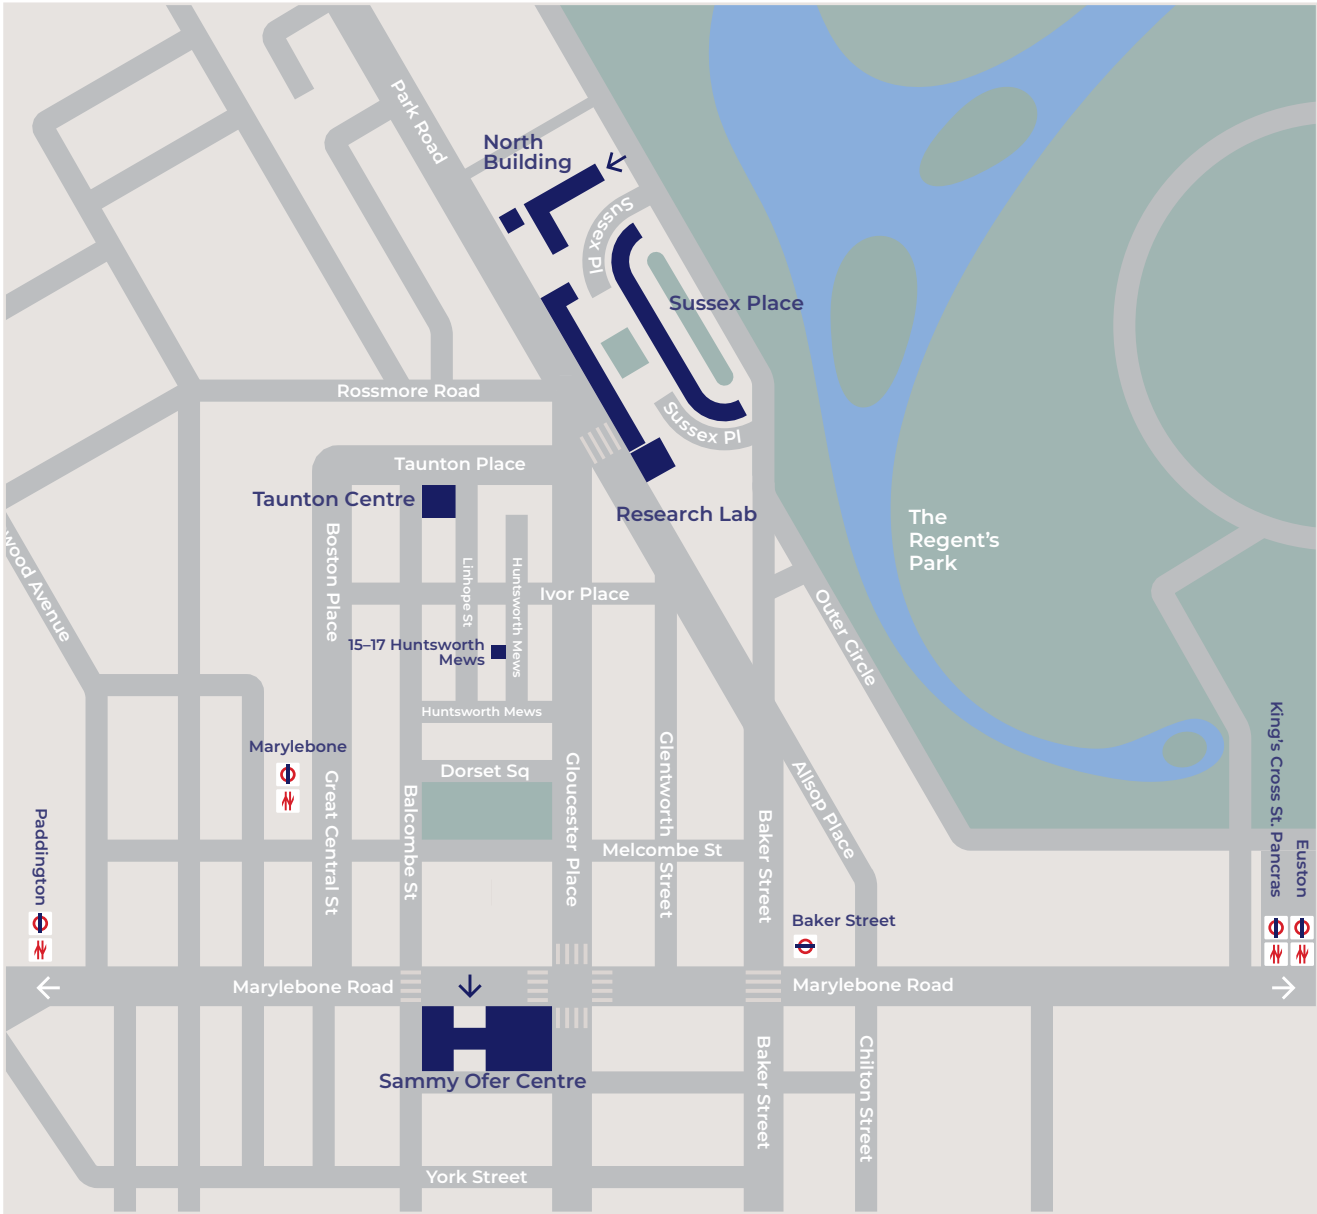

London Business School
Regent's Park
London NW1 4SA
United Kingdom

Tel +44 (0)20 7000 7000
Fax +44 (0)20 7000 7001
london.edu

Greater London

City Airport

(10 miles east of the School)

Take the Docklands Light Railway from the airport to Tower Hill and then take the London Underground to Baker Street.

londoncityairport.com

Luton Airport

(25 miles north of the School)

Take a Thameslink train to West Hampstead and then the London Underground to Baker Street.

london-luton.co.uk

Heathrow Airport

(13 miles west of the School)

Take the Heathrow Express train to Paddington Station and then the London Underground to Baker Street. Alternatively, take the London Underground to Baker Street.

heathrowairport.com

Stansted Airport

(30 miles north east of the School)

Take the Stansted Express train to Liverpool Street Station and then the London Underground to Baker Street. Alternatively, take the A6 Airbus to Baker Street (approximately 1.5 hours).

stanstedairport.com

Gatwick Airport

(25 miles south of the School)

Take the Gatwick Express train to London Victoria Station or London Bridge Station and then the London Underground to Baker Street.

gatwickairport.com

Useful link:
London Underground map
<https://tfl.gov.uk/maps/track/tube>