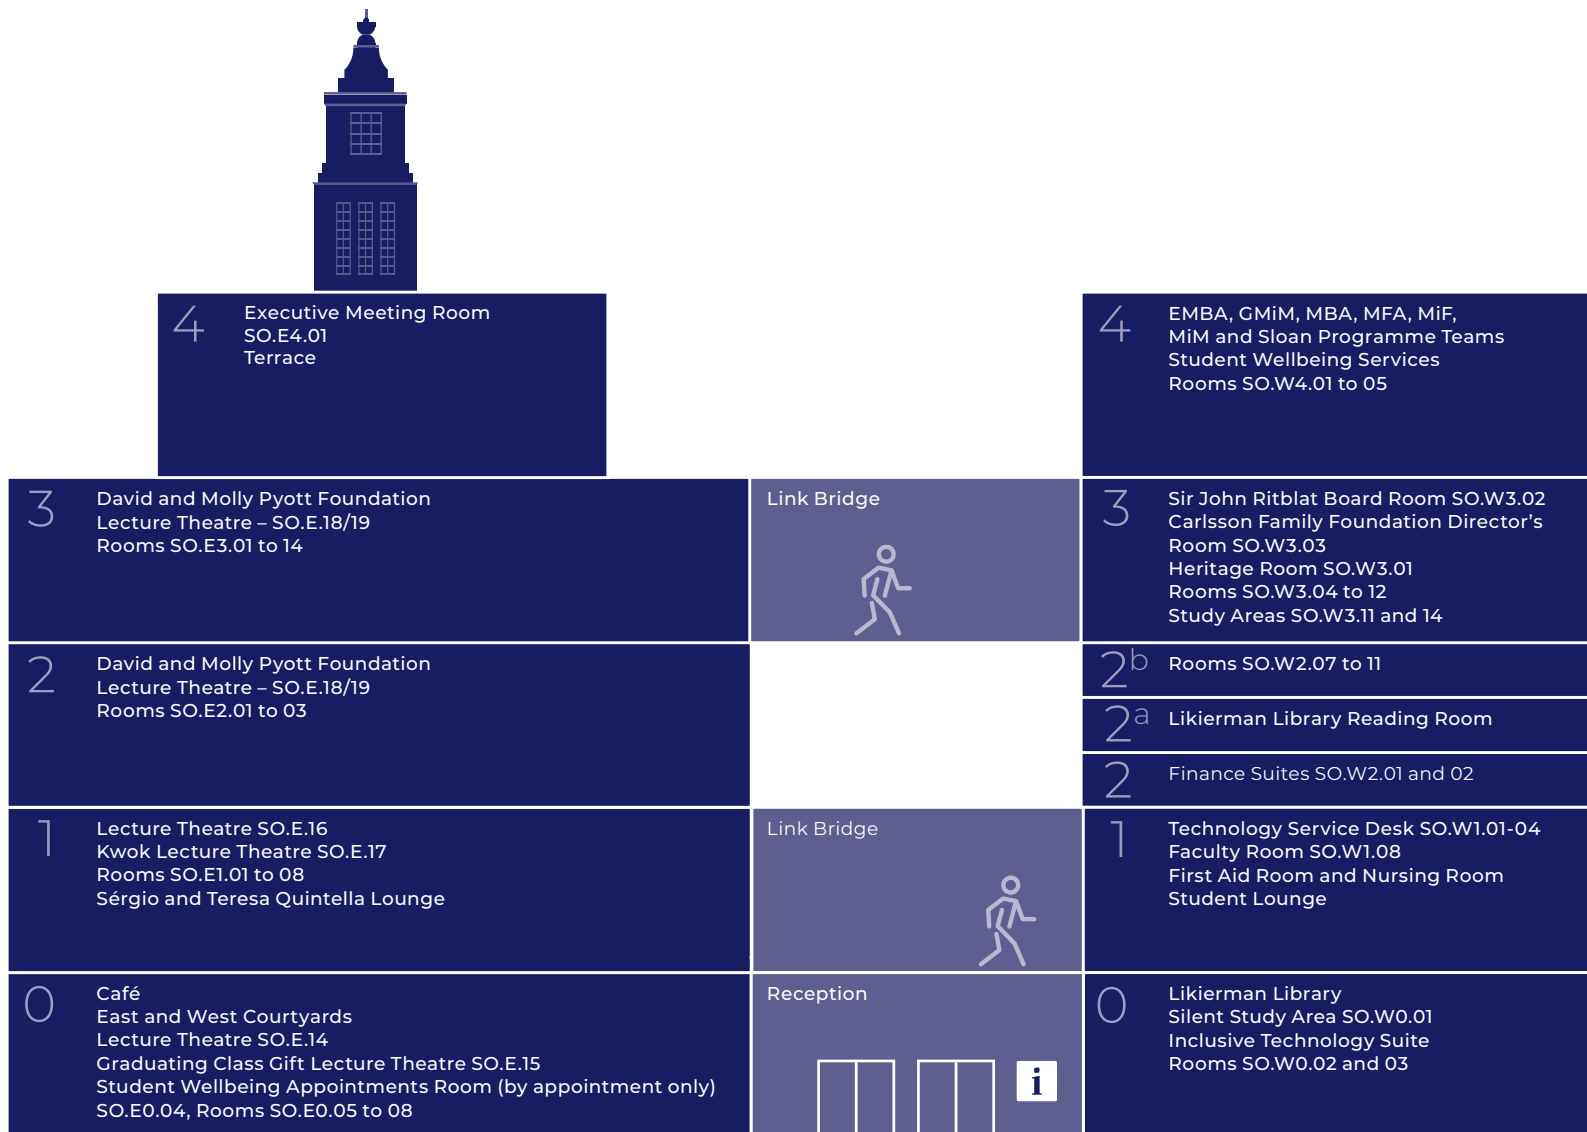

Refer to page 6 for key legend

Refer to page 6 for key legend

Sammy Ofer Centre

The nearest tube station is Baker Street  – use the underpass to cross to the south side of Marylebone Road and walk westbound, the building will be on your left.

From Sussex Place, go straight down Gloucester Place and use the east-side pedestrian crossing at the junction with Marylebone Road.

From Taunton Centre, turn left on Balcombe Street and use the pedestrian crossing at the junction with Marylebone Road.