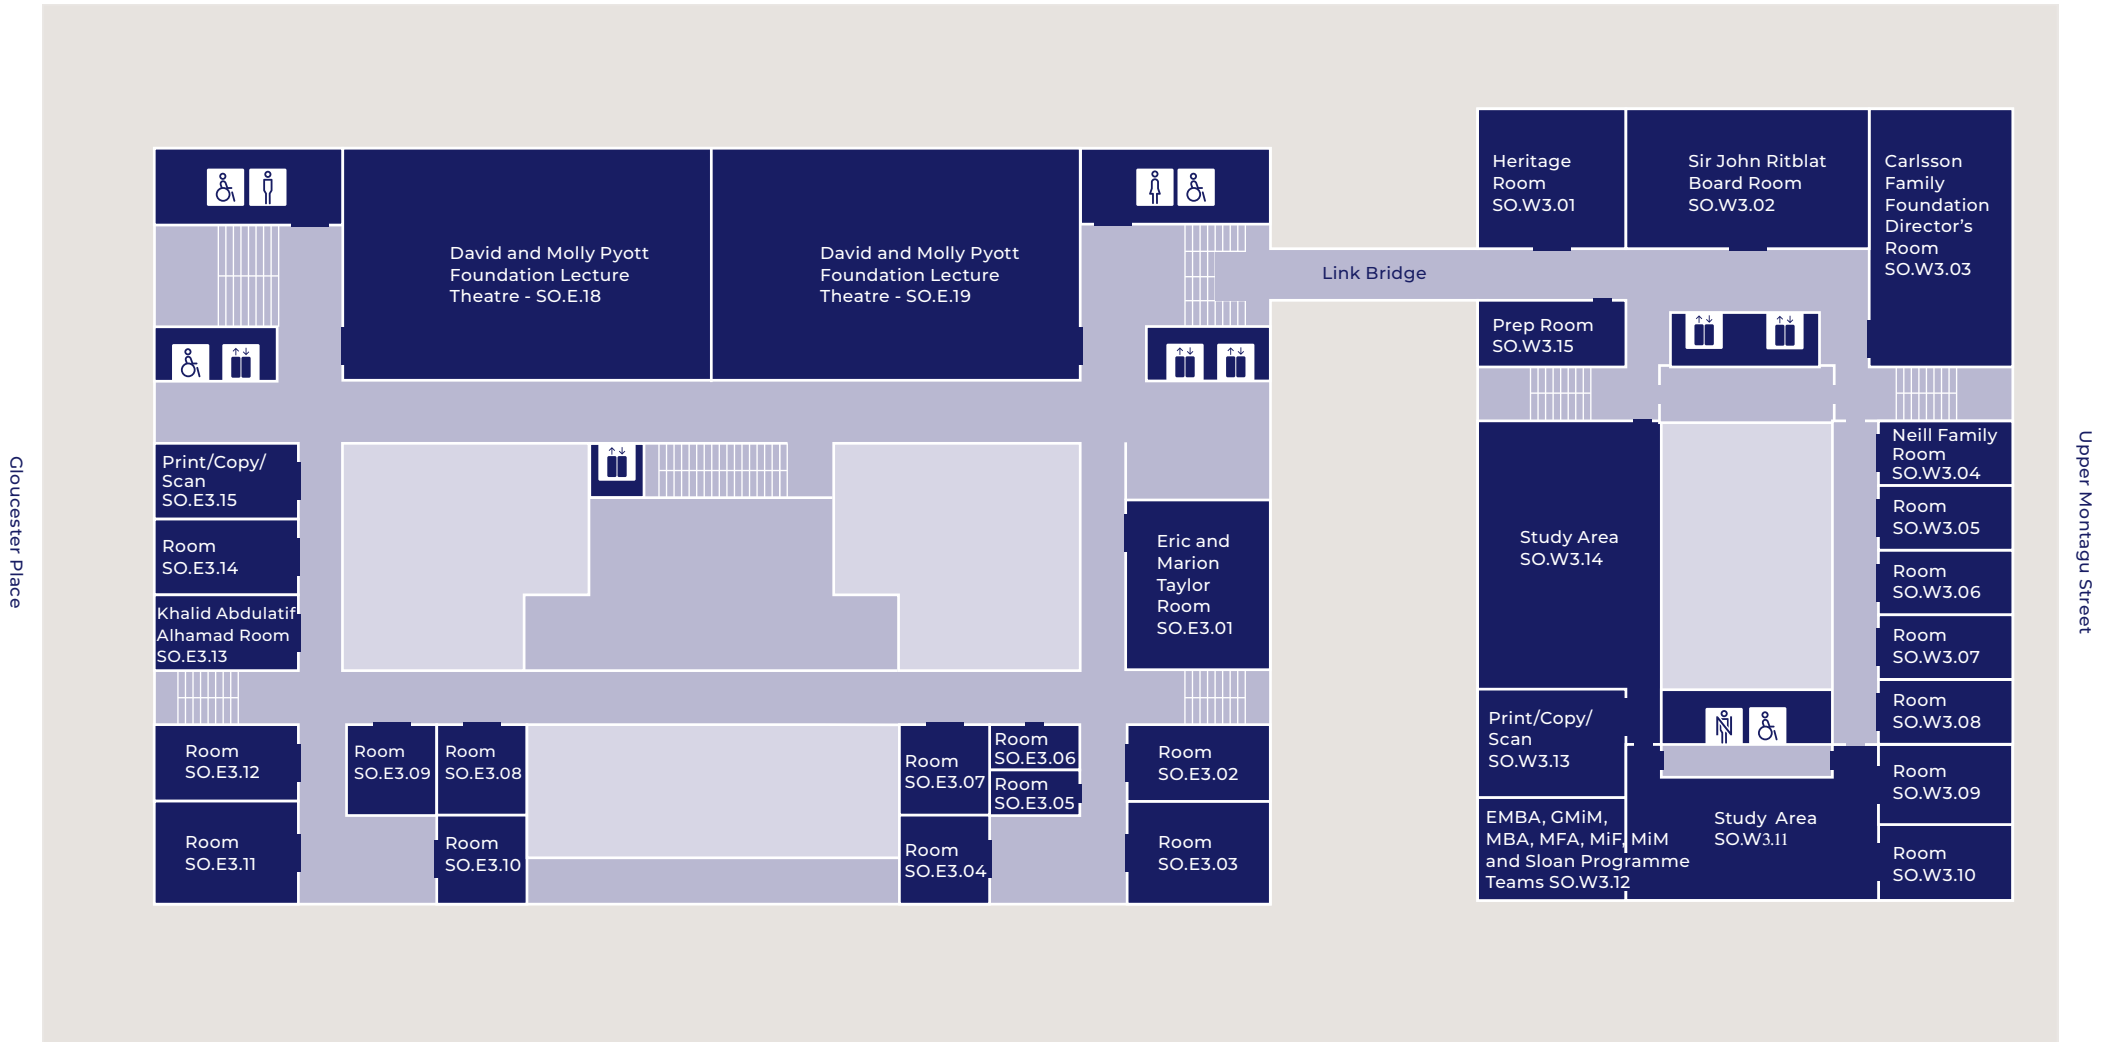

Sammy Ofer Centre

3rd FLOOR

Marylebone Road

Refer to page 6 for key legend

London Business School

London Business School
Regent's Park
London NW1 4SA
United Kingdom

Sammy Ofer Centre
97-113 Marylebone Road
London NW1 5PT
United Kingdom

Tel +44 (0)20 7000 7000
Fax +44 (0)20 7000 7001

london.edu