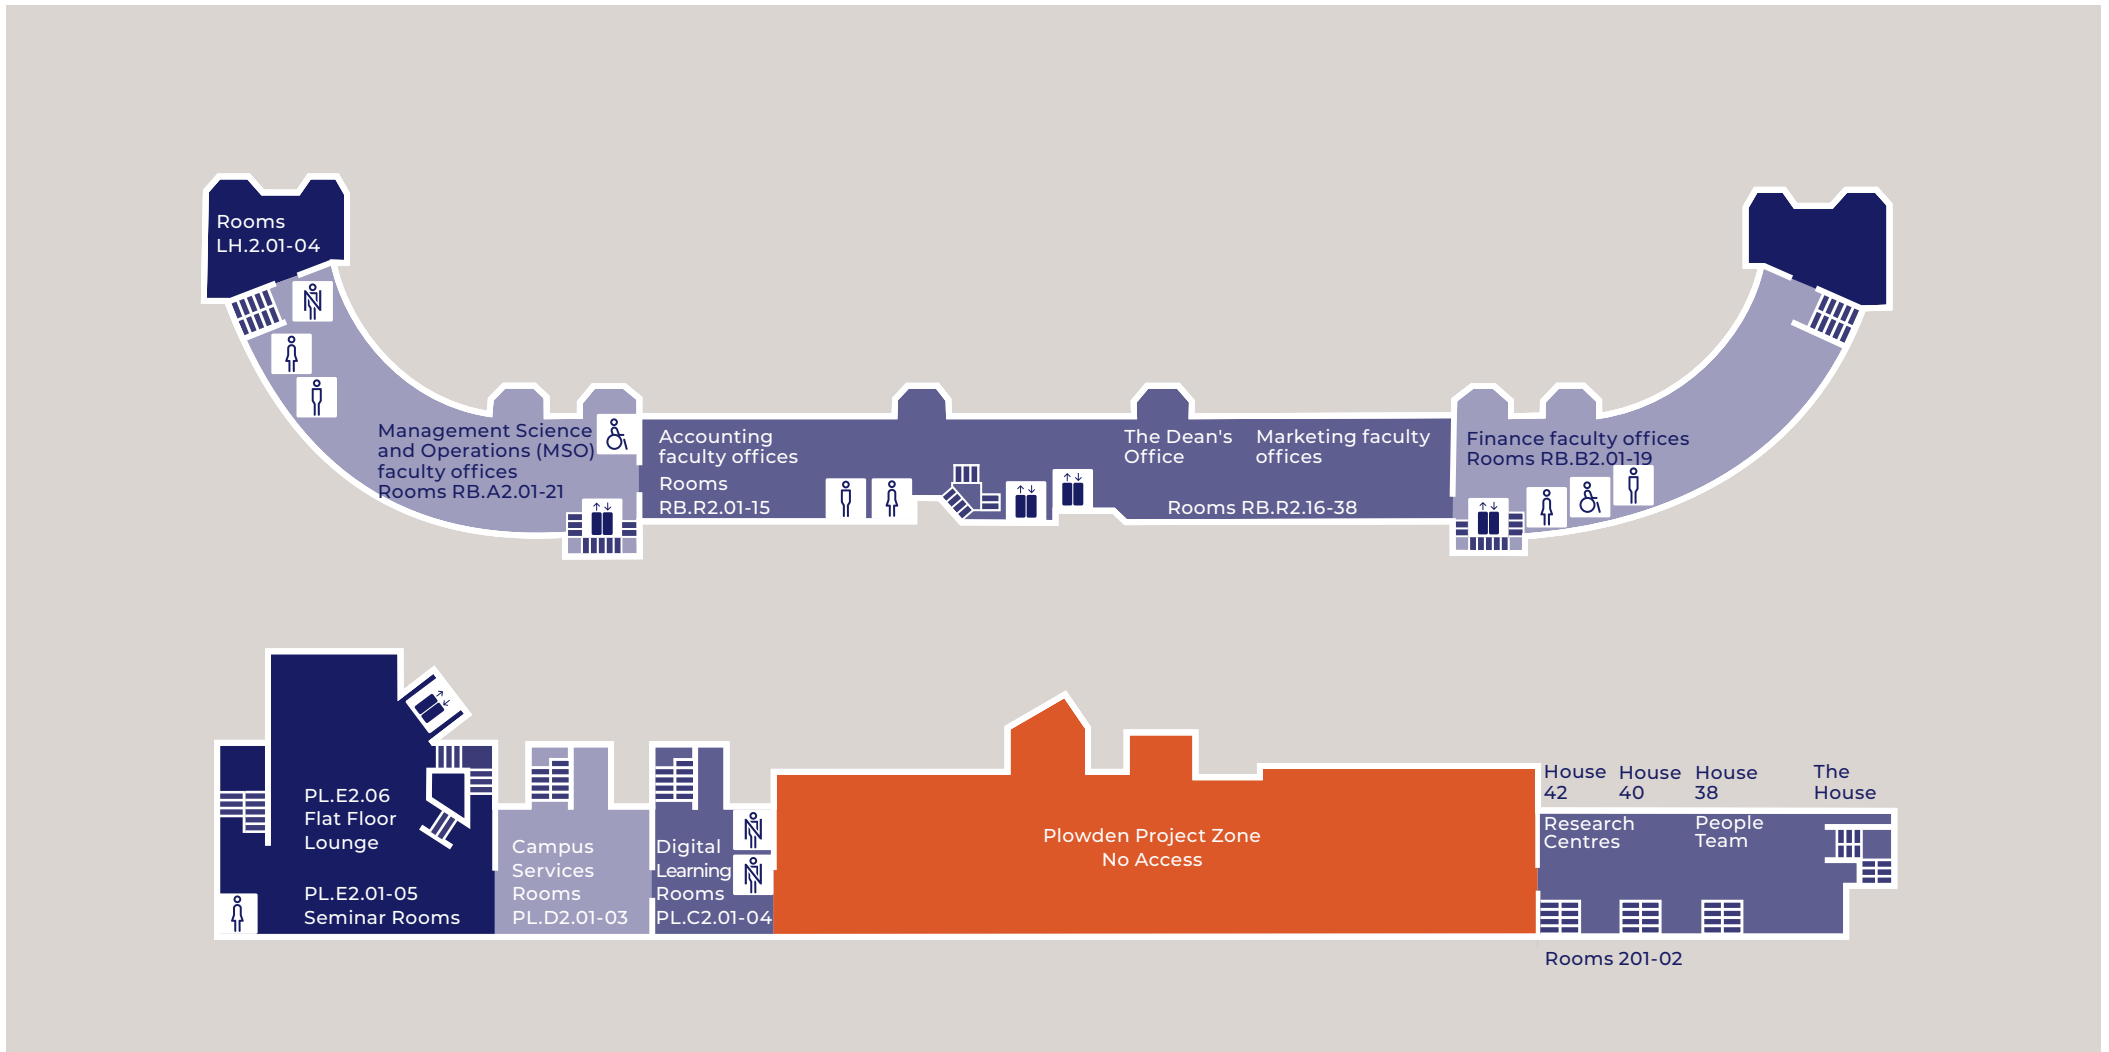

Sussex Place

SECOND FLOOR

Refer to page 6 for key legend