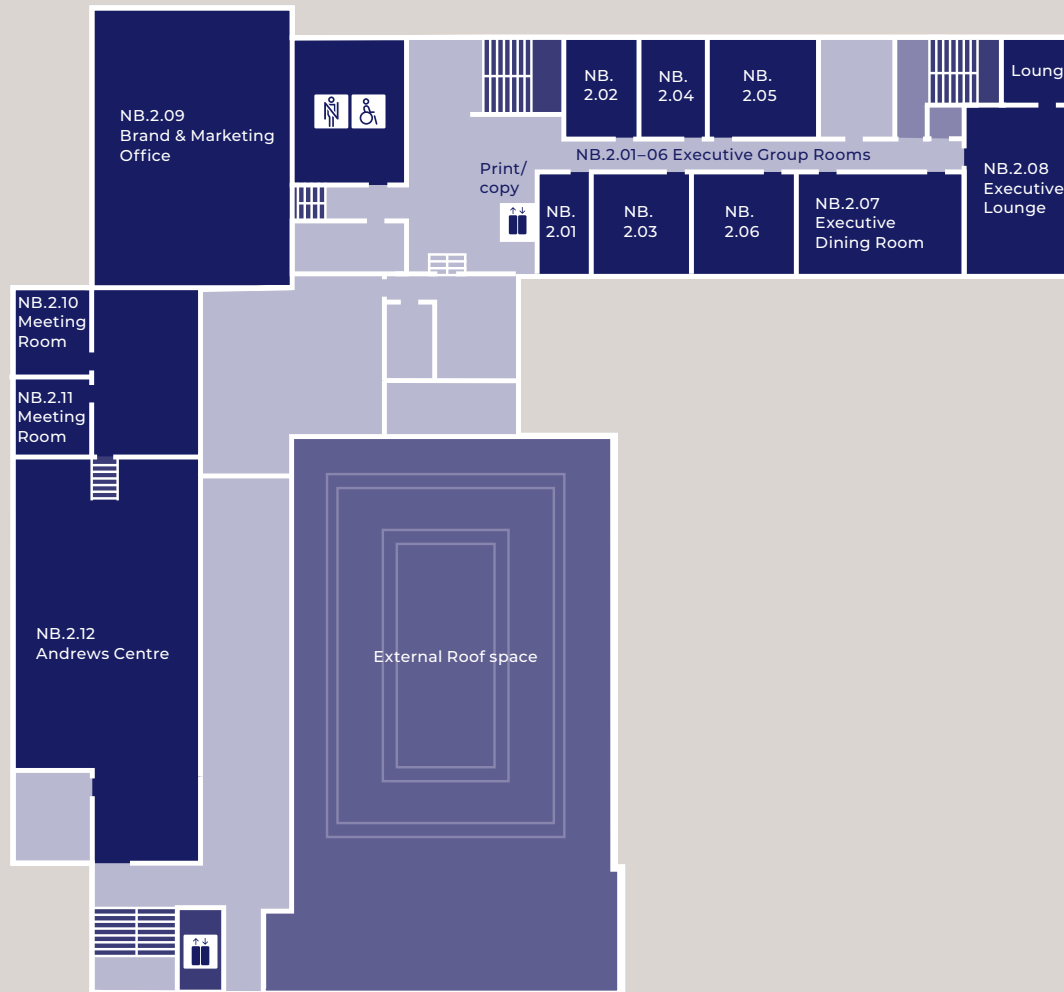

North Building

SECOND FLOOR

Refer to page 6 for key legend