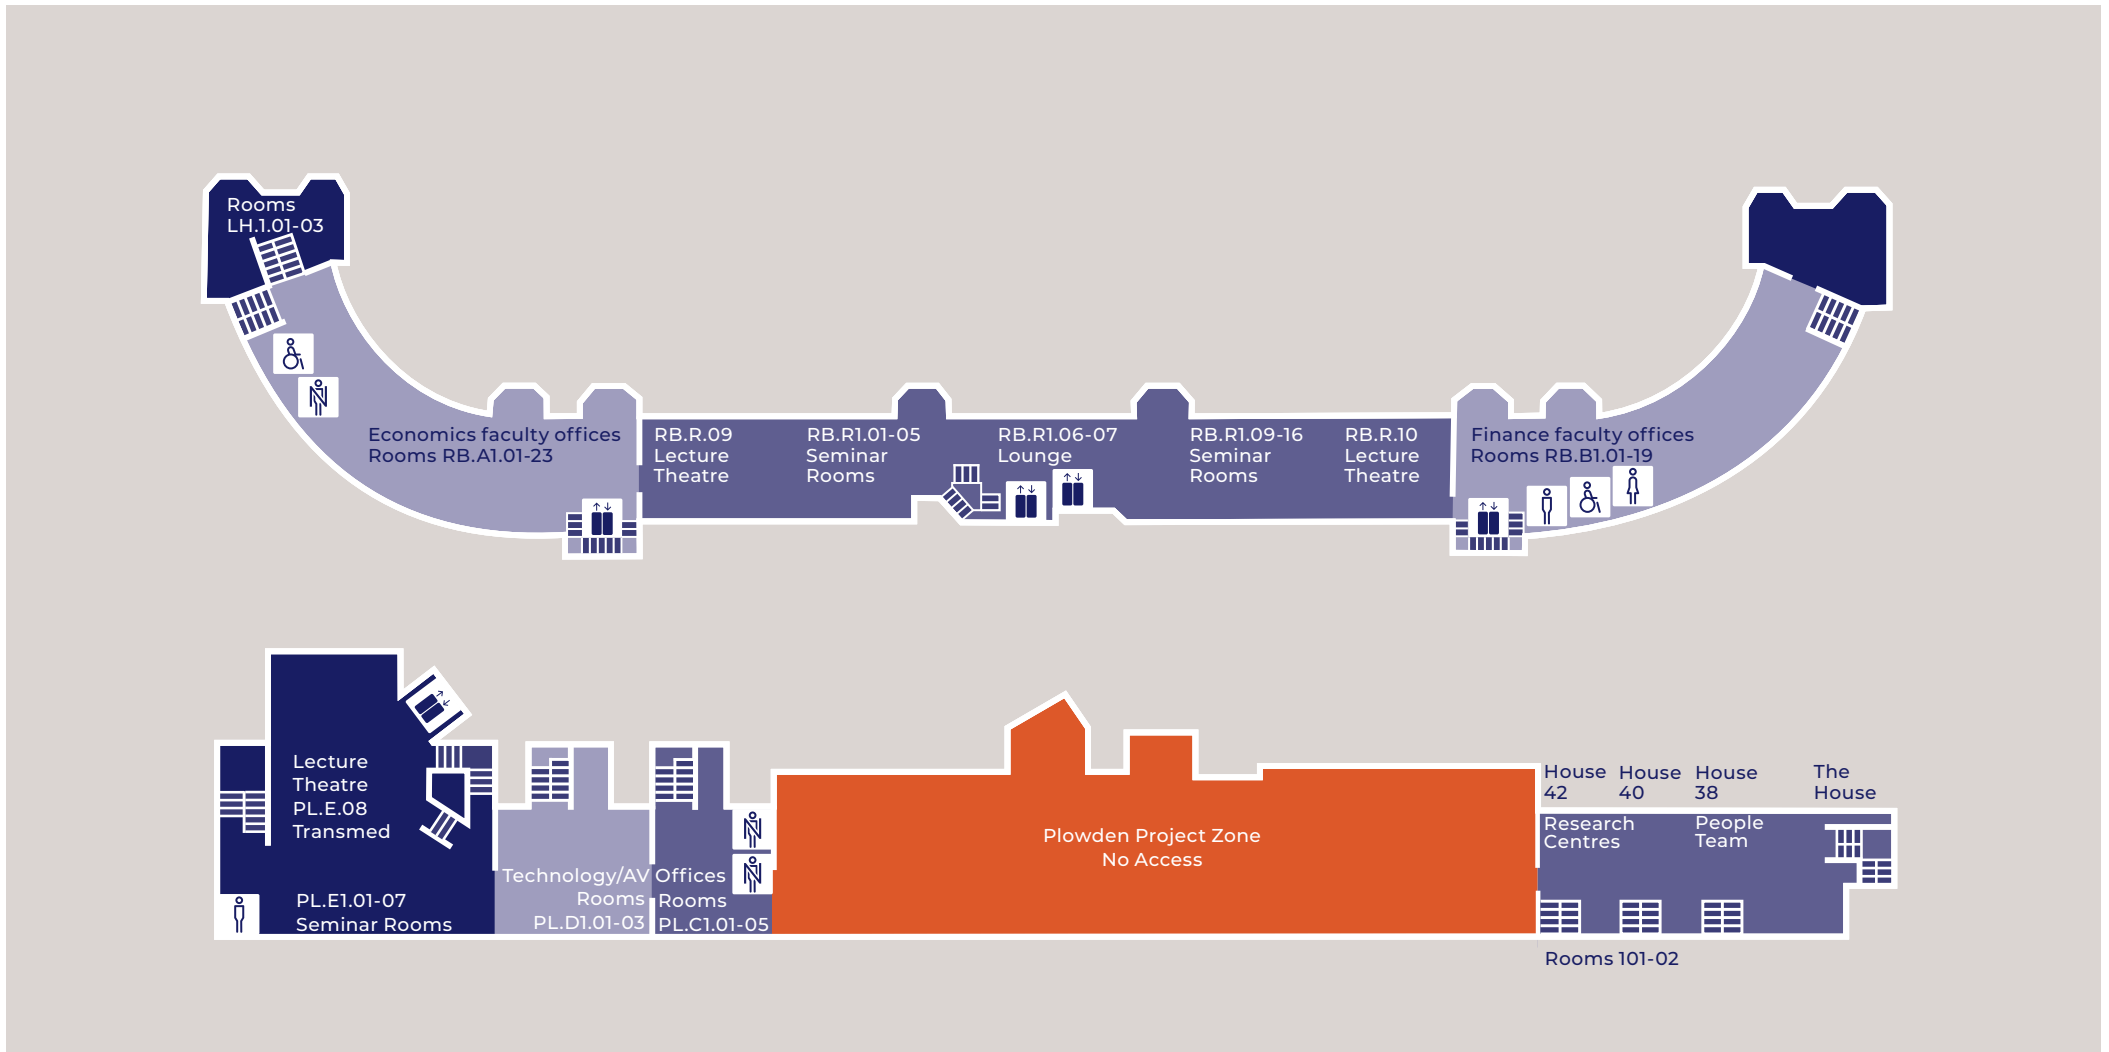

Sussex Place

FIRST FLOOR

Refer to page 6 for key legend

London
Business
School

London Business School

Regent's Park
London NW1 4SA
United Kingdom

Tel +44 (0)20 7000 7000
Fax +44 (0)20 7000 7001

london.edu