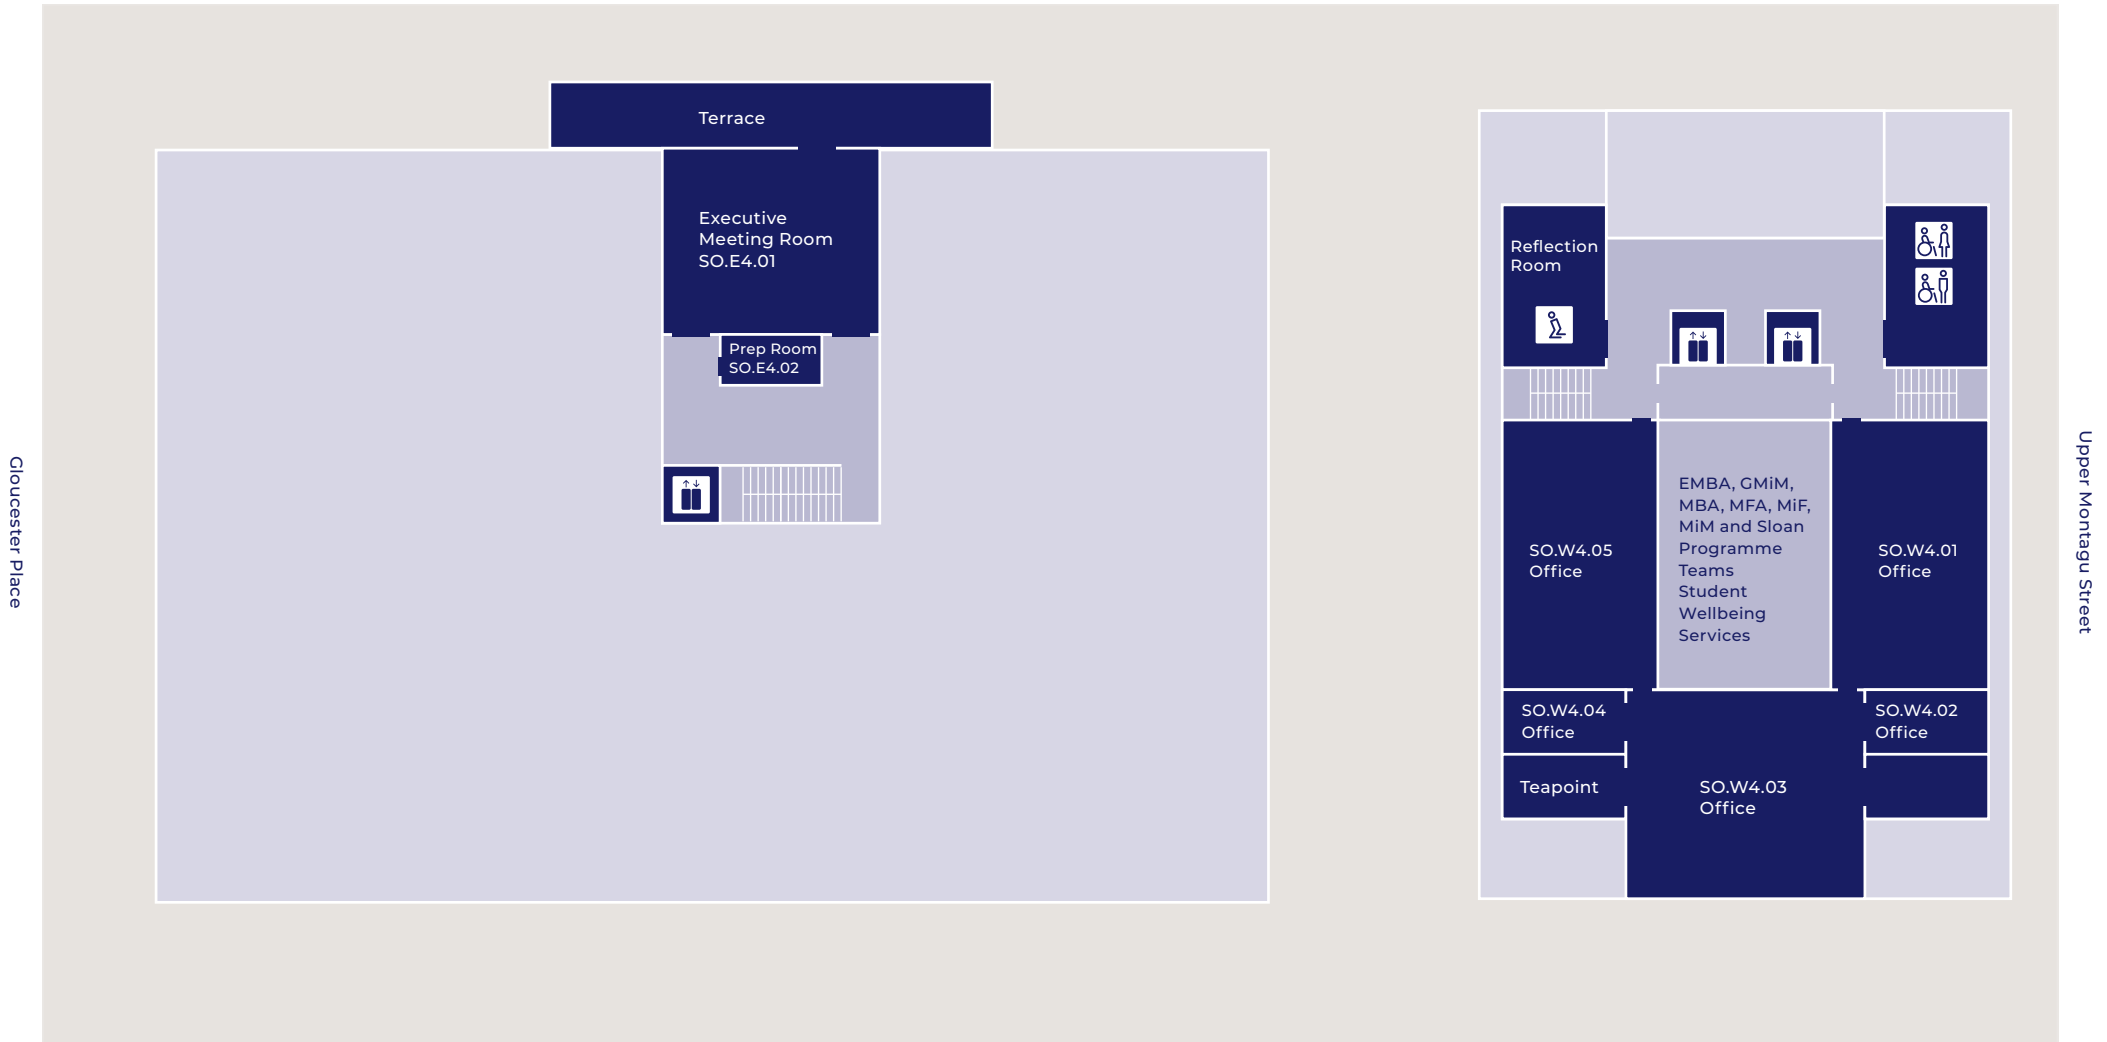

Sammy Ofer Centre
97-113 Marylebone Road
London NW1 5PT
United Kingdom

Tel +44 (0)20 7000 7000
Fax +44 (0)20 7000 7001

london.edu

Sammy Ofer Centre

4th FLOOR

Marylebone Road

Refer to page 6 for key legend

London Business School