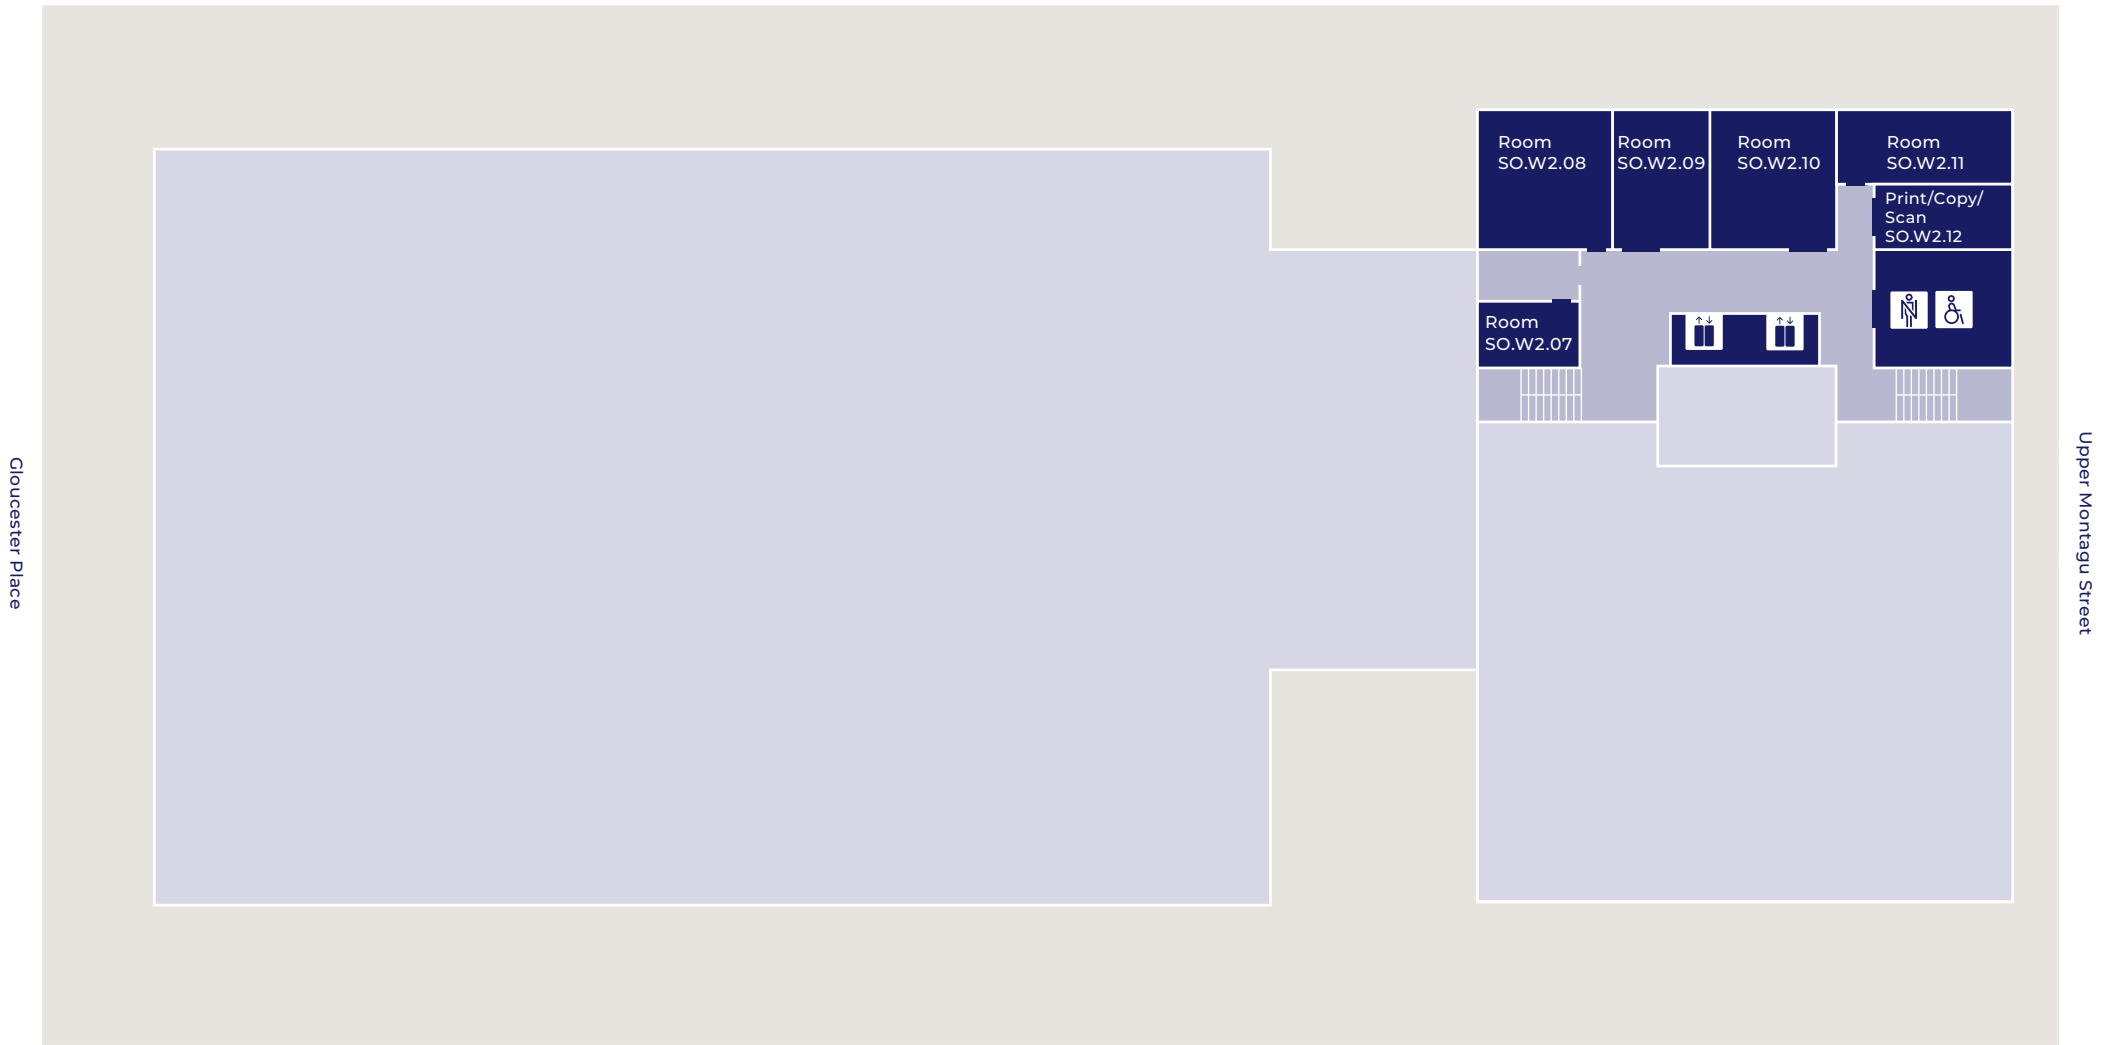

2nd FLOOR MEZZANINE

Gloucester Place

Upper Montagu Street

Marylebone Road

Refer to page 6 for key legend

London Business School

London Business School
Regent's Park
London NW1 4SA
United Kingdom

Sammy Ofer Centre
97-113 Marylebone Road
London NW1 5PT
United Kingdom